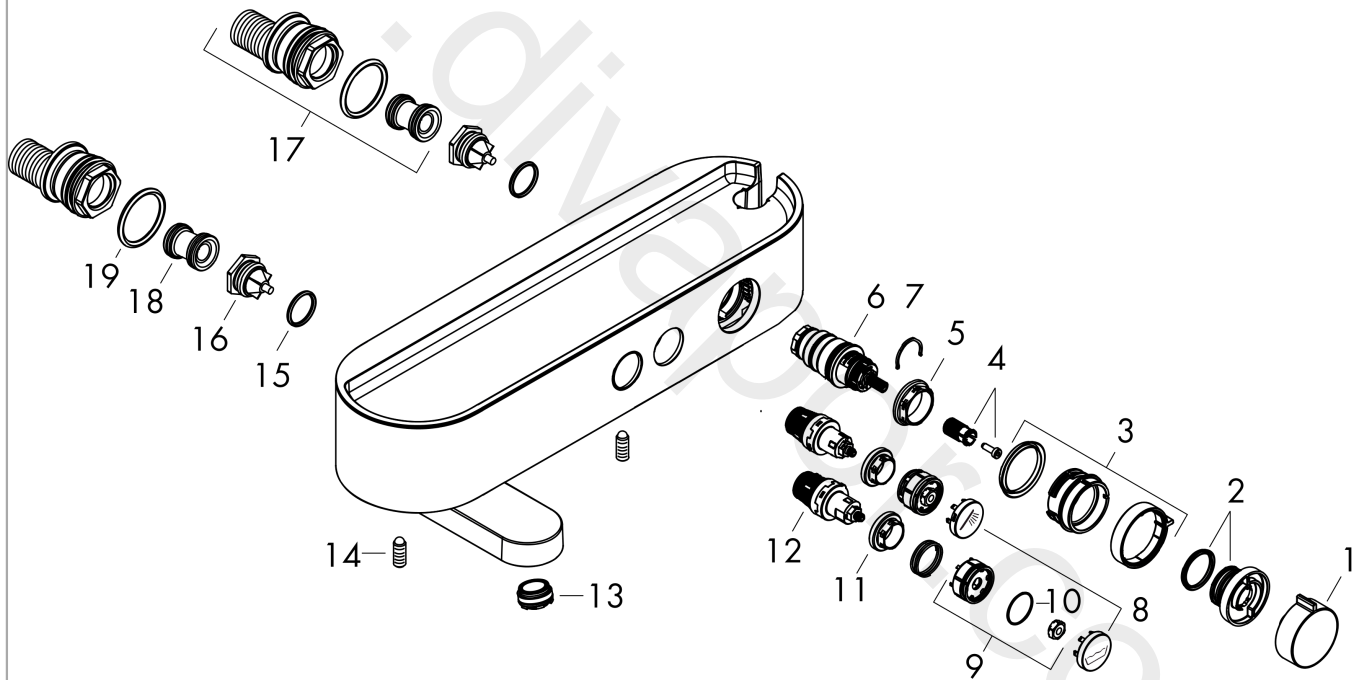

ShowerTablet Select
Bath thermostat 400 for exposed installation
Finish: **Matt Black** Article Number: **24340670**

Exploded Drawing

Year of production: >04/22

ShowerTablet Select
Bath thermostat 400 for exposed installation
Finish: **Matt Black** Article Number: **24340670**

Spare part list

Year of production: >04/22

Pos.	Description	Article Number	Price	PU
1	handle	94403670	£ 64,00	1
2	safety set	94404000	£ 43,00	1
3	handle	94405670	£ 38,00	1
4	handle fixing set	92136000	£ 20,50	1
5	nut	98913000	£ 20,50	1
6	thermostat cartridge	98282000	£ 110,00	1
7	cartridge for exchanged connections	92373000	£ 275,00	1
8	set of symbols	98367670	£ 76,00	1
9	spring with sleeve	92340000	£ 13,30	1
10	O-ring 20x1	98140000	£ 3,30	1
11	nut	98368000	£ 13,30	1
12	shut off unit	95758000	£ 110,00	1
13	aerator M24x1 C	92934000	£ 20,50	1
14	hollow set screw M6x16 including o-ring 29x3	98372000	£ 9,00	1
15	O-ring 17x2	98199000	£ 3,30	1
16	non return valve (pressure-resistant up to 2 MPa)	95773000	£ 35,00	1
17	set of S-unions	95772000	£ 96,00	1
18	noise reduction	96429000	£ 6,10	1
19	O-ring 29x3	98371000	£ 6,10	1