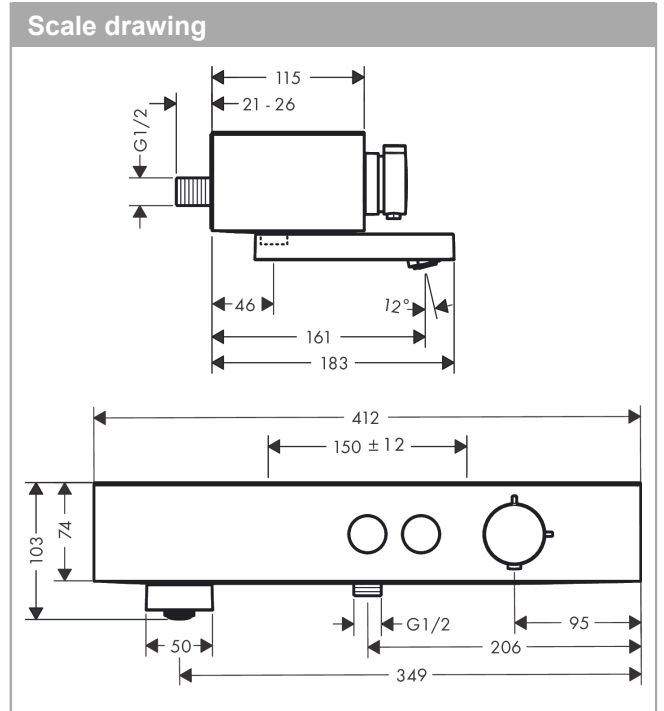

ShowerTablet Select

Bath thermostat 400 for exposed installation

Finish: **Matt Black** Article Number: **24340670**

Description

product features

- rotatable bath spout
- 2 functions
- simultaneous utilization of 2 functions
- temperature and volume control
- Select push-button on/off control for 2 outlets
- CoolContact thermostat: Prevents the housing from heating up, making showering even safer
- maximum flow rate at 3 bar: 18,7 l/min
- flow rate for bath spout at 3 bar: 18,7 l/min
- flow rate of hand shower at 3 bar: 15,9 l/min
- min. operating pressure: 1 bar
- max. operating pressure: 10 bar
- Safety stop at 40 °C
- temperature limitation adjustable
- with isolated water conduction
- non-return valve
- protected against backflow, according to DIN EN 1717
- with silencer
- suitable for continuous flow water heaters
- material handles: plastic
- shelf made of plastic
- surface shelf: graphite
- connection dimension: DN15
- connection type: s-shaped connections, G ½
- centre distance: 150 ± 12 mm
- dirt filter included
- thermostat is delivered with buttons hand shower and bath tub
- WRAS 2310357

Scale drawing

ShowerTablet Select
Bath thermostat 400 for exposed installation
 Finish: **Matt Black** Article Number: **24340670**

Exploded Drawing

Year of production: >04/22

ShowerTablet Select
Bath thermostat 400 for exposed installation
 Finish: **Matt Black** Article Number: **24340670**