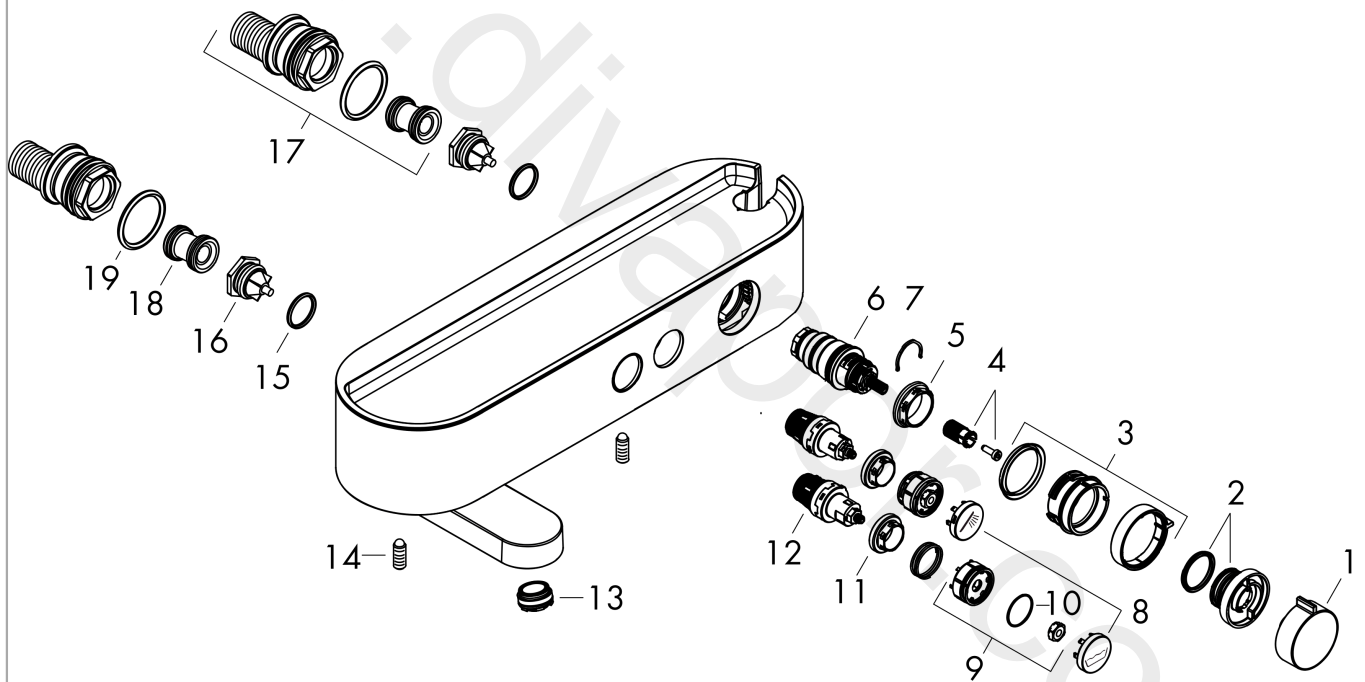

ShowerTablet Select
Bath thermostat 400 for exposed installation
Finish: **Chrome** Article Number: **24340007**

Exploded Drawing

Year of production: >04/22

ShowerTablet Select
Bath thermostat 400 for exposed installation
Finish: **Chrome** Article Number: **24340007**

Spare part list

Year of production: >04/22

Pos.	Description	Article Number	Price	PU
1	handle	94403000	£ 43,00	1
2	safety set	94404000	£ 43,00	1
3	handle	94405000	£ 25,00	1
4	handle fixing set	92136000	£ 20,50	1
5	nut	98913000	£ 20,50	1
6	thermostat cartridge	98282000	£ 110,00	1
7	cartridge for exchanged connections	92373000	£ 275,00	1
8	set of symbols	98367000	£ 51,00	1
9	spring with sleeve	92340000	£ 13,30	1
10	O-ring 20x1	98140000	£ 3,30	1
11	nut	98368000	£ 13,30	1
12	shut off unit	95758000	£ 110,00	1
13	aerator M24x1 C	92934000	£ 20,50	1
14	hollow set screw M6x16 including o-ring 29x3	98372000	£ 9,00	1
15	O-ring 17x2	98199000	£ 3,30	1
16	non return valve (pressure-resistant up to 2 MPa)	95773000	£ 35,00	1
17	set of S-unions	95772000	£ 96,00	1
18	noise reduction	96429000	£ 6,10	1
19	O-ring 29x3	98371000	£ 6,10	1