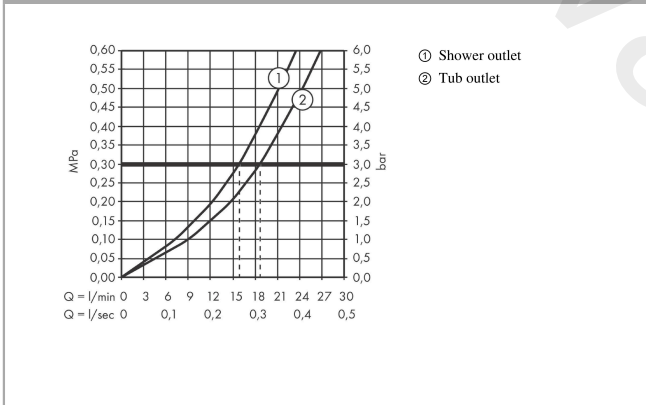

ShowerTablet Select
Bath thermostat 400 for exposed installation
 Finish: **Chrome** Article Number: **24340007**

Description

product features

- rotatable bath spout
- 2 functions
- simultaneous utilization of 2 functions
- temperature and volume control
- Select push-button on/off control for 2 outlets
- CoolContact thermostat: Prevents the housing from heating up, making showering even safer
- maximum flow rate at 3 bar: 18,5 l/min
- flow rate for bath spout at 3 bar: 18,5 l/min
- flow rate of hand shower at 3 bar: 16 l/min
- flow rate hand shower connection at 3 bar: 16 l/min
- Safety stop at 40 °C
- temperature limitation adjustable
- with isolated water conduction
- non-return valve
- protected against backflow, according to DIN EN 1717
- with silencer
- suitable for continuous flow water heaters
- material handles: plastic
- shelf made of plastic
- surface shelf: graphite
- connection dimension: DN15
- connection type: G ½
- centre distance: 150 ± 12 mm
- dirt filter included
- thermostat is delivered with buttons hand shower and bath tub

Technology

Design awards

reddot winner 2021

ShowerTablet Select
Bath thermostat 400 for exposed installation
 Finish: **Chrome** Article Number: **24340007**

Product image

Scale drawing

Flowchart

ShowerTablet Select
Bath thermostat 400 for exposed installation
 Finish: **Chrome** Article Number: **24340007**