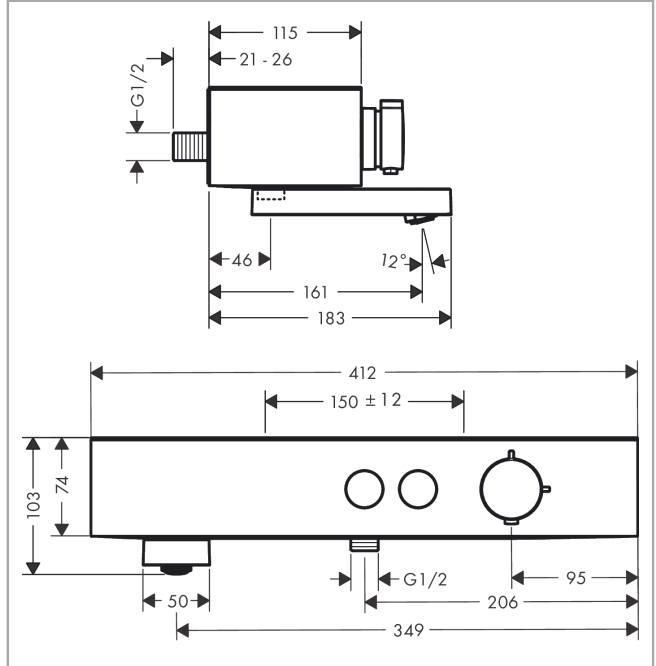

ShowerTablet Select
Bath thermostat 400 for exposed installation
 Finish: **Chrome** Article Number: **24340000**

Description

product features

- rotatable bath spout
- 2 functions
- simultaneous utilization of 2 functions
- temperature and volume control
- Select push-button on/off control for 2 outlets
- CoolContact thermostat: Prevents the housing from heating up, making showering even safer
- maximum flow rate at 3 bar: 18,7 l/min
- flow rate for bath spout at 3 bar: 18,7 l/min
- flow rate of hand shower at 3 bar: 15,9 l/min
- min. operating pressure: 1 bar
- max. operating pressure: 10 bar
- Safety stop at 40 °C
- temperature limitation adjustable
- with isolated water conduction
- non-return valve
- protected against backflow, according to DIN EN 1717
- with silencer
- suitable for continuous flow water heaters
- material handles: plastic
- shelf made of plastic
- surface shelf: graphite
- connection dimension: DN15
- connection type: s-shaped connections, G ½
- centre distance: 150 ± 12 mm
- dirt filter included
- thermostat is delivered with buttons hand shower and bath tub
- WRAS 2310357

Article Details

Price excl. VAT 470,83 £

Technology

Design awards

ShowerTablet Select
Bath thermostat 400 for exposed installation
 Finish: **Chrome** Article Number: **24340000**

Product image

Scale drawing