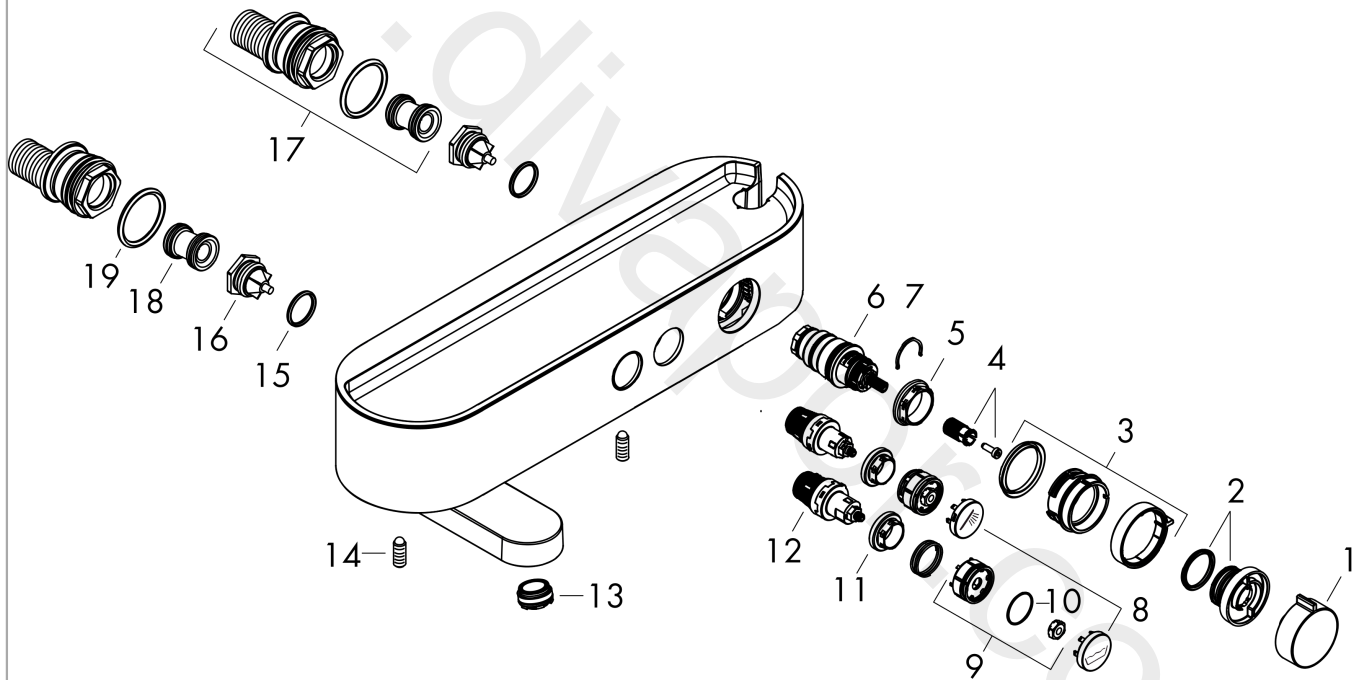

ShowerTablet Select
Bath thermostat 400 for exposed installation
Finish: **Chrome** Article Number: **24340000**

Exploded Drawing

Year of production: >04/22

ShowerTablet Select
Bath thermostat 400 for exposed installation
Finish: **Chrome** Article Number: **24340000**

Spare part list

Year of production: >04/22

Pos.	Description	Article Number	Price	PU
1	handle	94403000	£ 43,00	1
2	safety set	94404000	£ 43,00	1
3	handle	94405000	£ 25,00	1
4	handle fixing set	92136000	£ 20,50	1
5	nut	98913000	£ 20,50	1
6	thermostat cartridge	98282000	£ 110,00	1
7	cartridge for exchanged connections	92373000	£ 275,00	1
8	set of symbols	98367000	£ 51,00	1
9	spring with sleeve	92340000	£ 13,30	1
10	O-ring 20x1	98140000	£ 3,30	1
11	nut	98368000	£ 13,30	1
12	shut off unit	95758000	£ 110,00	1
13	aerator M24x1 C	92934000	£ 20,50	1
14	hollow set screw M6x16 including o-ring 29x3	98372000	£ 9,00	1
15	O-ring 17x2	98199000	£ 3,30	1
16	non return valve (pressure-resistant up to 2 MPa)	95773000	£ 35,00	1
17	set of S-unions	95772000	£ 96,00	1
18	noise reduction	96429000	£ 6,10	1
19	O-ring 29x3	98371000	£ 6,10	1