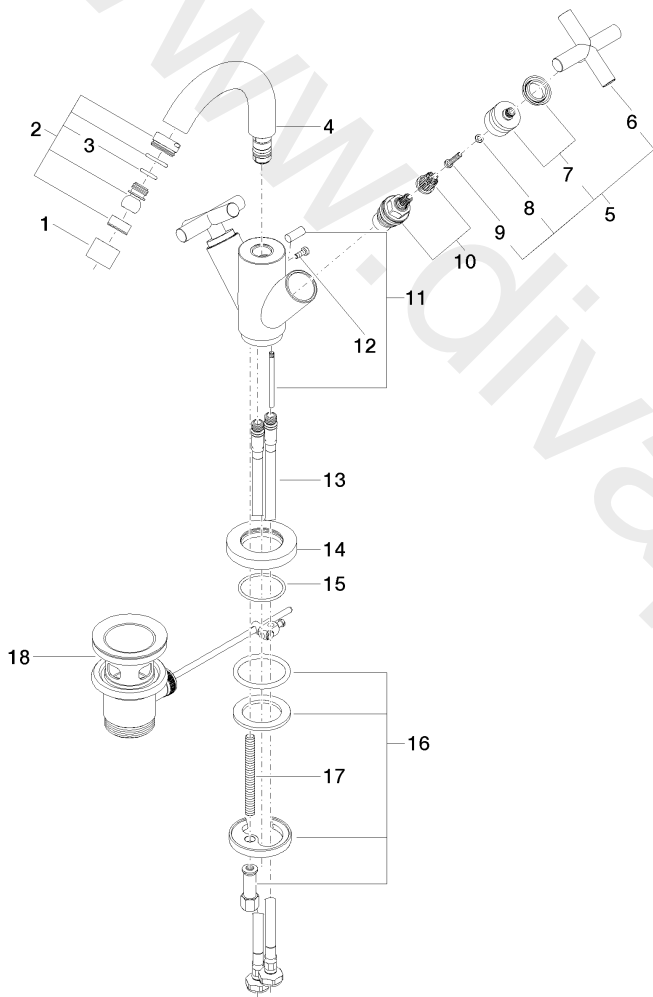

Bidet - TARA

Single-hole bidet mixer with pop-up waste - Brushed Dark Platinum

Article number: 24 510 892-99

Date of manufacture from 5/27/2021

Bidet - TARA

Single-hole bidet mixer with pop-up waste - Brushed Dark Platinum

Article number: 24 510 892-99

Date of manufacture from 5/27/2021

Spare parts list

Position	Quantity used	Item Number	Spare part	Delivery time
1	1	90 23 01 004 05-99	aerator	30
2	1	04 21 40 007 00-99	joint	30
3	1	09 14 10 011 90	seal	2
4	1	90 28 22 216 00-99	spout	30
5	2	04 20 89 010 00-99	handle	60
6	2	09 20 89 010-99	handle	30
7	2	90 12 12 007 00-99	base	30
8	2	09 30 11 029 90	disc	2
9	2	09 30 30 075 90	screw	2
10	2	90 90 03 151 00 90	top	2
11	1	04 20 89 035 80-99	pull-rod	30
12	1	09 30 30 054 90	screw	2
13	2	04 30 04 104 00 90	hose	2
14	1	09 28 10 132-99	ring	30
15	1	09 14 10 134 90	seal	2
16	1	04 30 11 038 00 90	fixing set	2
17	1	09 31 11 011 90	pin	2
18	1	04 11 01 001 00-99	pop-up waste	30