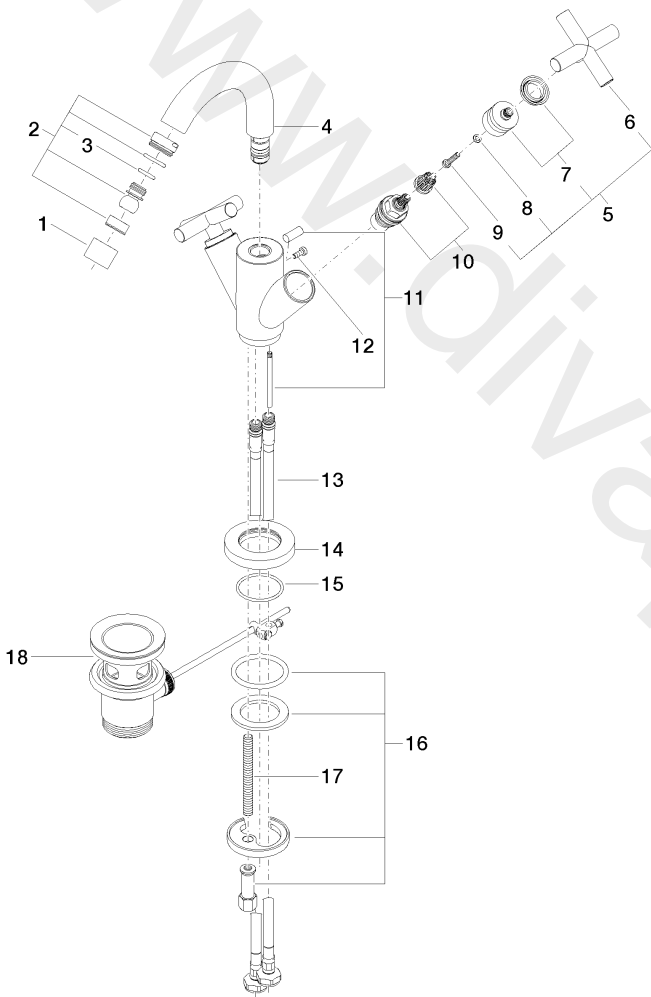

Bidet - TARA

Single-hole bidet mixer with pop-up waste - Matte White

Article number: 24 510 892-10

Date of manufacture from 5/27/2021

Bidet - TARA

Single-hole bidet mixer with pop-up waste - Matte White

Article number: 24 510 892-10

Date of manufacture from 5/27/2021

Spare parts list

Position	Quantity used	Item Number	Spare part	Delivery time
1	1	90 23 01 004 05-10	aerator	40
2	1	04 21 40 007 00-10	joint	40
3	1	09 14 10 011 90	seal	2
4	1	90 28 22 216 00-10	spout	40
5	2	04 20 89 010 00-10	handle	60
6	2	09 20 89 010-10	handle	40
7	2	90 12 12 007 00-10	base	40
8	2	09 30 11 029 90	disc	2
9	2	09 30 30 075 90	screw	2
10	2	90 90 03 151 00 90	top	2
11	1	04 20 89 035 80-10	pull-rod	40
12	1	09 30 30 054 90	screw	2
13	2	04 30 04 104 00 90	hose	2
14	1	09 28 10 132-10	ring	40
15	1	09 14 10 134 90	seal	2
16	1	04 30 11 038 00 90	fixing set	2
17	1	09 31 11 011 90	pin	2
18	1	04 11 01 001 00-10	pop-up waste	40