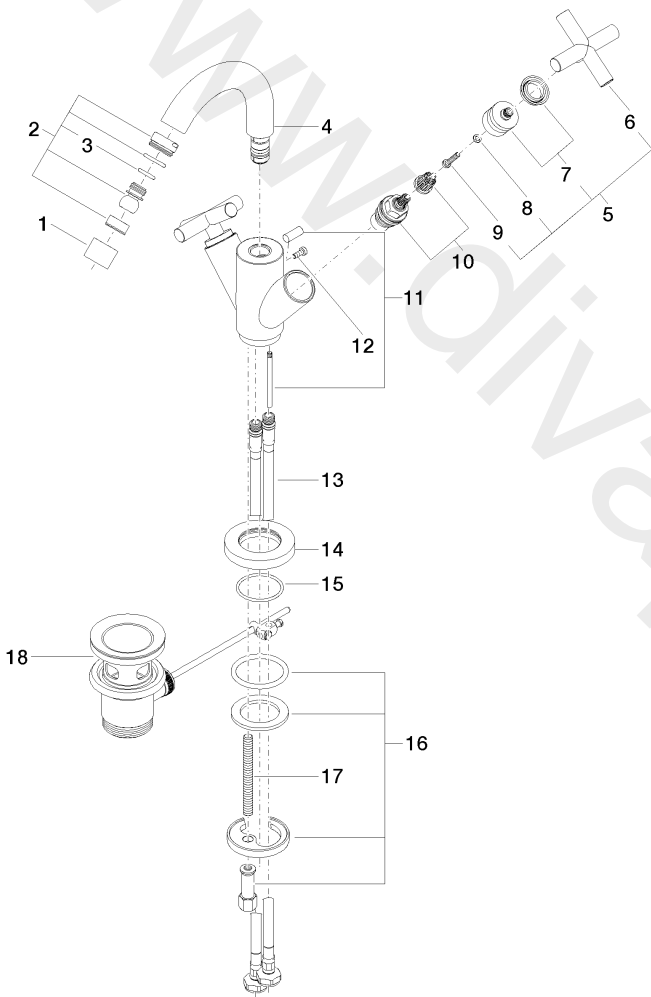

Bidet - TARA

Single-hole bidet mixer with pop-up waste - Platinum

Article number: 24 510 892-08

Date of manufacture from 5/27/2021

## Bidet - TARA

Single-hole bidet mixer with pop-up waste - Platinum

Article number: 24 510 892-08

Date of manufacture from 5/27/2021