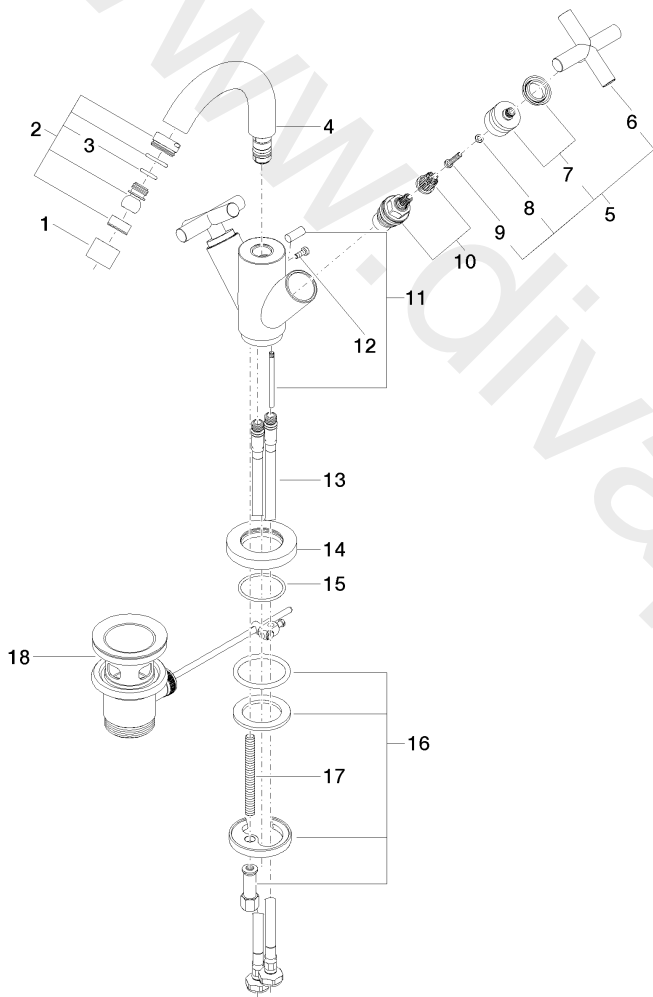

Bidet - TARA

Single-hole bidet mixer with pop-up waste - Brushed Platinum

Article number: 24 510 892-06

Date of manufacture from 5/27/2021

## Bidet - TARA

Single-hole bidet mixer with pop-up waste - Brushed Platinum

Article number: 24 510 892-06

Date of manufacture from 5/27/2021

### Spare parts list

Position	Quantity used	Item Number	Spare part	Delivery time
1	1	90 23 01 004 05-06	aerator	10
2	1	04 21 40 007 00-06	joint	10
3	1	09 14 10 011 90	seal	2
4	1	90 28 22 216 00-06	spout	Not available anymore
5	2	04 20 89 010 00-06	handle	60
6	2	09 20 89 010-06	handle	10
7	2	90 12 12 007 00-06	base	10
8	2	09 30 11 029 90	disc	2
9	2	09 30 30 075 90	screw	2
10	2	90 90 03 151 00 90	top	2
11	1	04 20 89 035 80-06	pull-rod	10
12	1	09 30 30 054 90	screw	2
13	2	04 30 04 104 00 90	hose	2
14	1	09 28 10 132-06	ring	10
15	1	09 14 10 134 90	seal	2
16	1	04 30 11 038 00 90	fixing set	2
17	1	09 31 11 011 90	pin	2
18	1	04 11 01 001 00-06	pop-up waste	2