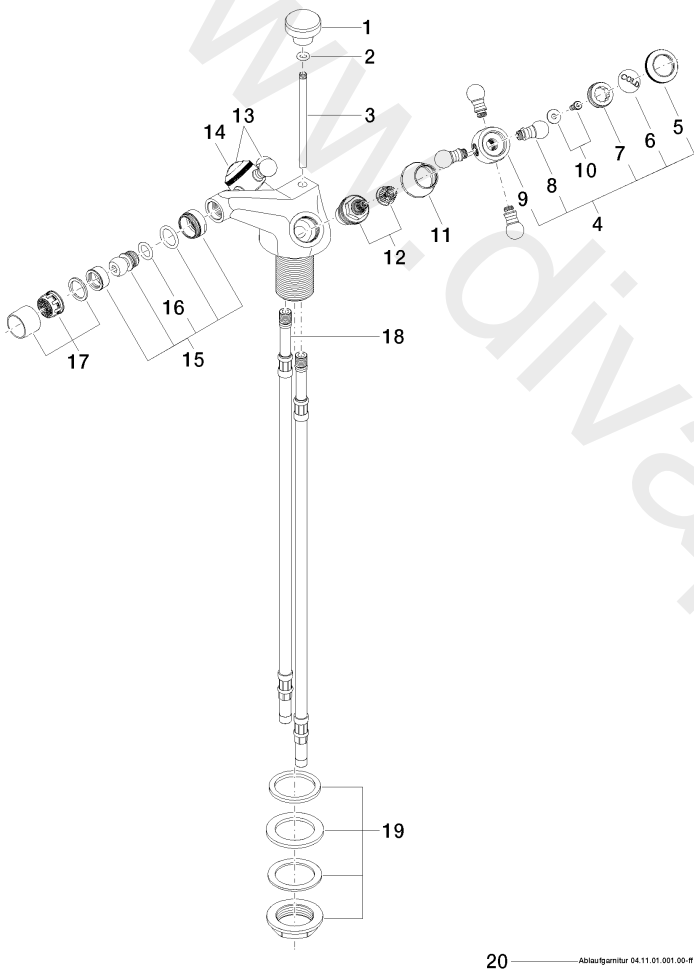

Bidet - MADISON

Single-hole bidet mixer with pop-up waste - Platinum

Article number: 24 510 360-08

Date of manufacture from 7/31/2009

Bidet - MADISON

Single-hole bidet mixer with pop-up waste - Platinum

Article number: 24 510 360-08

Date of manufacture from 7/31/2009

Spare parts list

Position	Quantity used	Item Number	Spare part	Delivery time
1	1	09 20 36 030-08	handle	20
2	1	09 14 10 062 90	seal	2
3	1	09 31 09 004-08	pull-rod	20
4	1	04 20 36 002 06-08	handle (cold)	20
5	2	09 20 36 005-08	handle	20
6	1	09 26 01 010 90	accessories	2
7	2	09 20 83 006 90	handle	2
8	4	09 20 36 004-08	handle	20
9	2	09 20 36 002-08	handle	20
10	2	04 30 30 029 00 90	fixing set	2
11	2	09 21 02 055-08	cover	20
12	2	90 90 03 151 00 90	top	2
13	1	04 20 36 002 07-08	handle (hot)	20
14	1	09 26 01 011 90	accessories	2
15	1	04 21 40 007 00-08	joint	20
16	1	09 14 10 011 90	seal	2
17	1	90 23 01 119 02-08	aerator	Not available anymore
18	2	04 30 04 064 00 90	hose	60
19	1	04 23 10 009 01 90	fixing set	2
20	1	04 11 01 001 00-08	pop-up waste	2