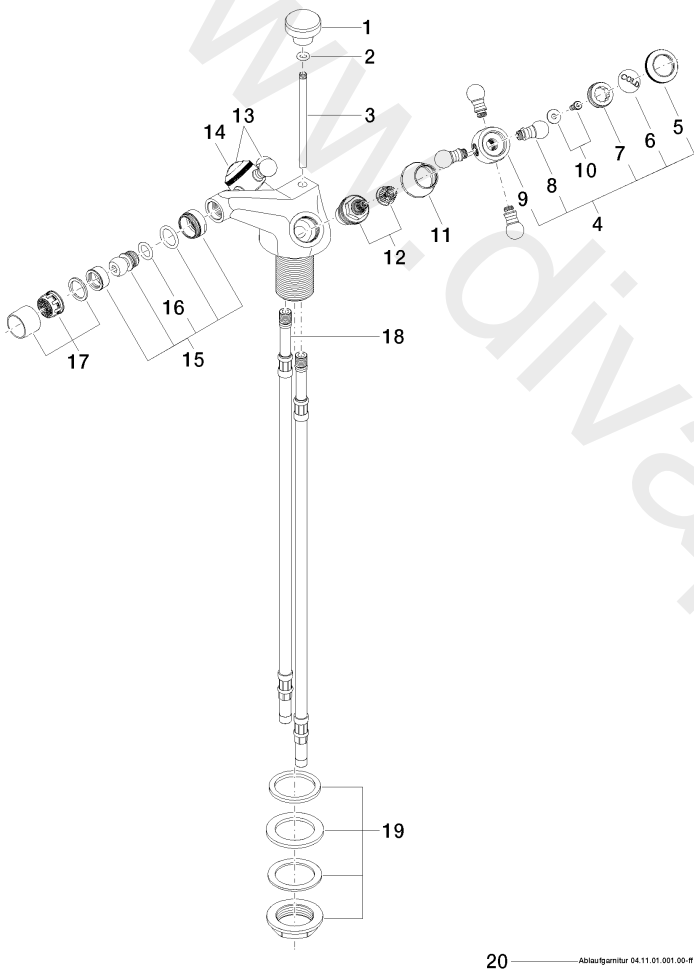

Bidet - MADISON

Single-hole bidet mixer with pop-up waste - Brushed Platinum

Article number: 24 510 360-06

Date of manufacture from 7/31/2009

Bidet - MADISON

Single-hole bidet mixer with pop-up waste - Brushed Platinum

Article number: 24 510 360-06

Date of manufacture from 7/31/2009

Spare parts list

| Position | Quantity used | Item Number | Spare part | Delivery time |
|----------|---------------|--------------------|-----------------|---------------|
| 1 | 1 | 09 20 36 030-06 | handle | 10 |
| 2 | 1 | 09 14 10 062 90 | seal | 2 |
| 3 | 1 | 09 31 09 004-06 | pull-rod | 10 |
| 4 | 1 | 04 20 36 002 06-06 | handle (cold) | 10 |
| 5 | 2 | 09 20 36 005-06 | handle | 10 |
| 6 | 1 | 09 26 01 010 90 | accessories | 2 |
| 7 | 2 | 09 20 83 006 90 | handle | 2 |
| 8 | 4 | 09 20 36 004-06 | handle | 10 |
| 9 | 2 | 09 20 36 002-06 | handle | 10 |
| 10 | 2 | 04 30 30 029 00 90 | fixing set | 2 |
| 11 | 2 | 09 21 02 055-06 | cover | 10 |
| 12 | 2 | 90 90 03 151 00 90 | top | 2 |
| 13 | 1 | 04 20 36 002 07-06 | handle (hot) | 10 |
| 14 | 1 | 09 26 01 011 90 | accessories | 2 |
| 15 | 1 | 04 21 40 007 00-06 | joint | 10 |
| 16 | 1 | 09 14 10 011 90 | seal | 2 |
| 17 | 1 | 90 23 01 119 02-06 | aerator | 10 |
| 18 | 2 | 04 30 04 064 00 90 | hose | 60 |
| 19 | 1 | 04 23 10 009 01 90 | fixing set | 2 |
| 20 | 1 | 04 11 01 001 00-06 | pop-up waste | 2 |