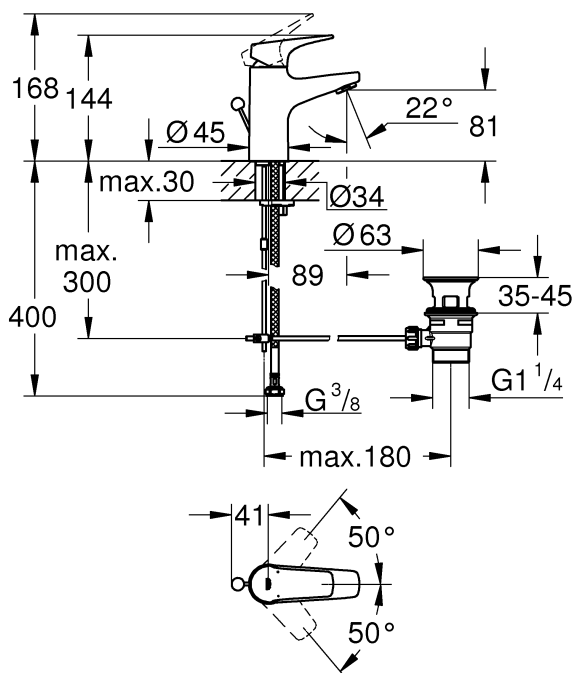

STARTFLOW

DESIGN + ENGINEERING
GROHE GERMANY

99.0713.131/ÄM 243570/12.18

www.grohe.com

*Pure Freude
an Wasser*

23 770

23 809

23 811