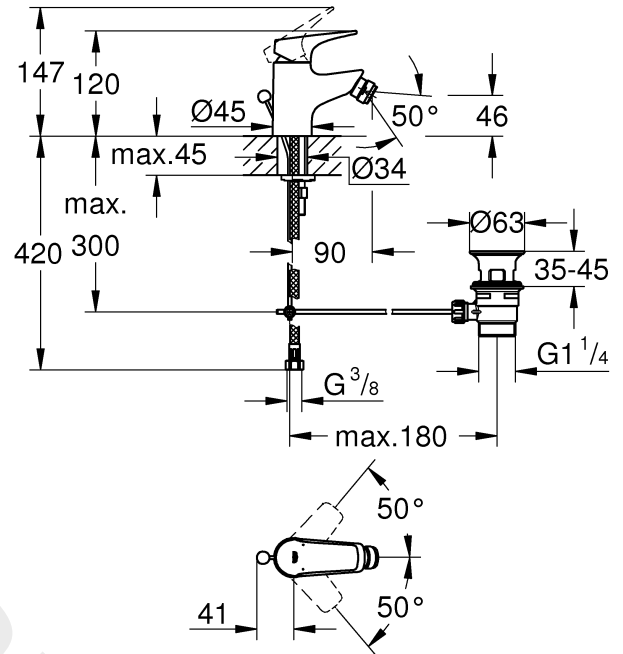

STARTFLOW

DESIGN + ENGINEERING
GROHE GERMANY

99.0713.131/ÄM 243570/12.18

www.grohe.com

*Pure Freude
an Wasser*

23 770

23 809

23 811