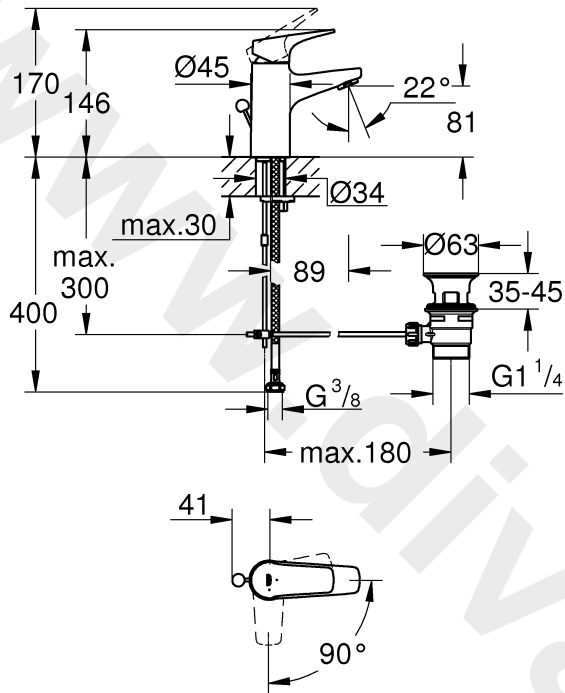

STARTFLOW

DESIGN + ENGINEERING
GROHE GERMANY

99.0713.131/ÄM 243570/12.18

www.grohe.com

*Pure Freude
an Wasser*

23 769