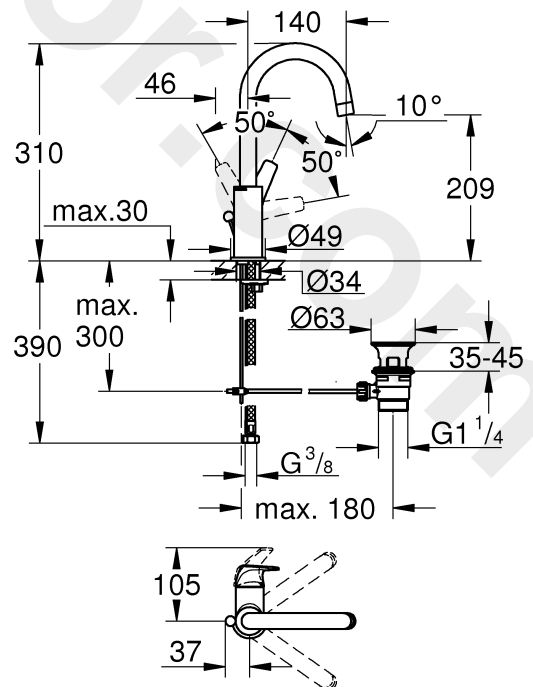

STARTFLOW

DESIGN + ENGINEERING
GROHE GERMANY

99.0713.131/ÄM 243570/12.18

www.grohe.com

*Pure Freude
an Wasser*

23 770

23 809

23 811