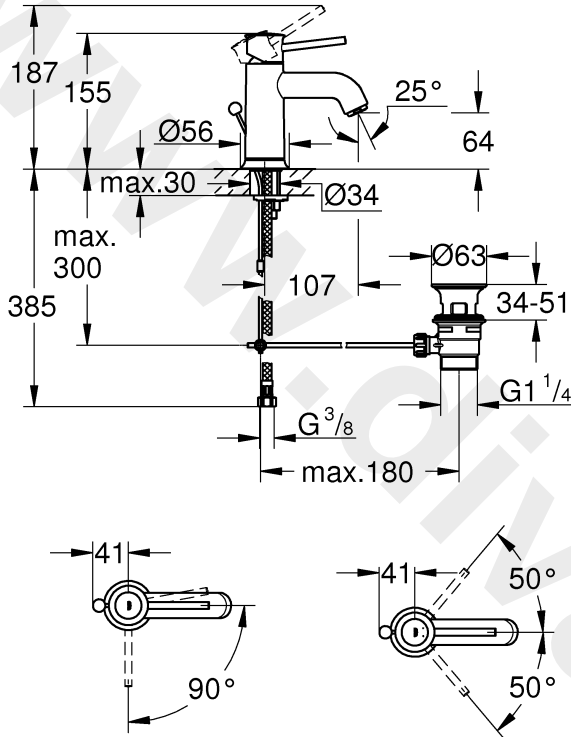

StartClassic

DESIGN + ENGINEERING
GROHE GERMANY

99.0718.031/ÄM 237973/01.17

www.grohe.com

Pure Freude an Wasser

23 782

23 810