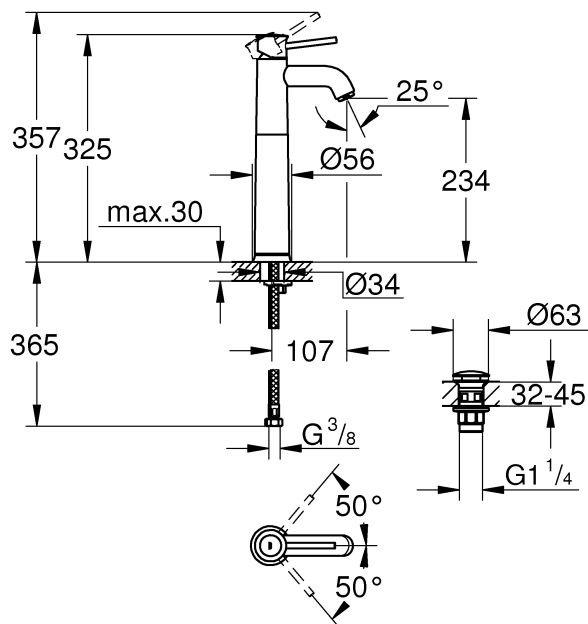

StartClassic

DESIGN + ENGINEERING
GROHE GERMANY

99.0718.031/ÄM 237973/01.17

www.grohe.com

Pure Freude an Wasser

23 782

23 810

23 783

23 784

23 785