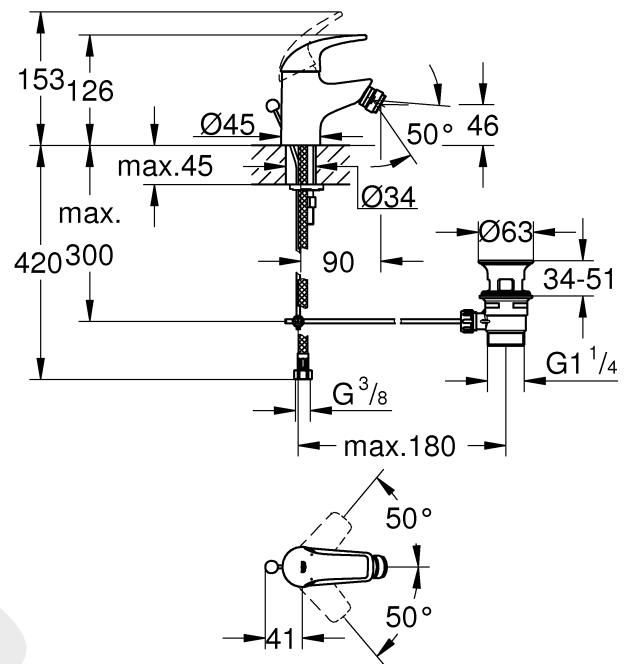

StartCurve

DESIGN + ENGINEERING
GROHE GERMANY

99.0711.031/ÄM 237973/02.17

www.grohe.com

Pure Freude an Wasser

23 765

23 766

23 805