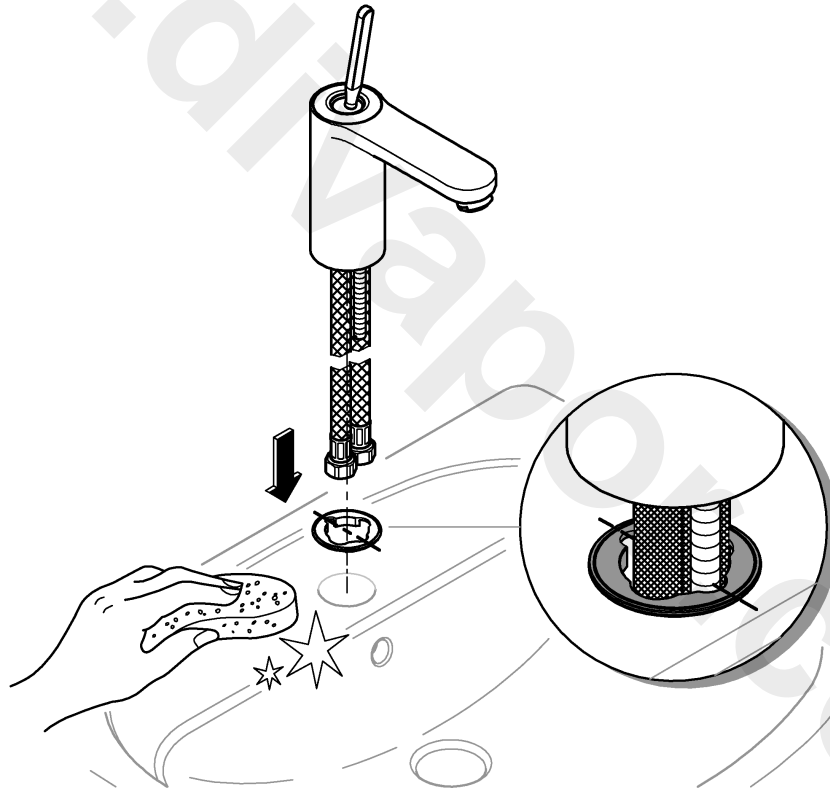

13mm
*19 017

1