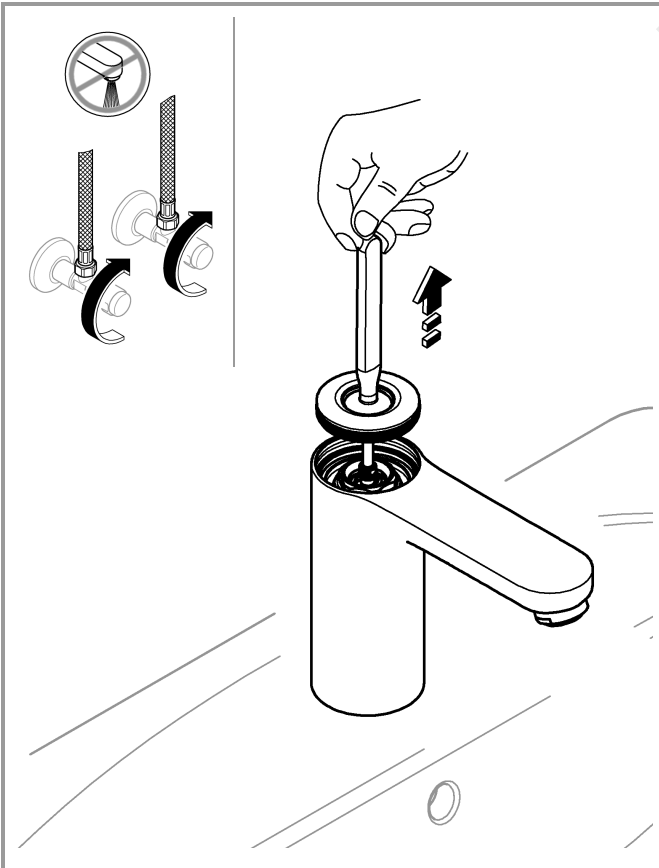

6

SERVICE

*

=

*19 017	13mm

Pure Freude an Wasser

GROHE
WAVES

D