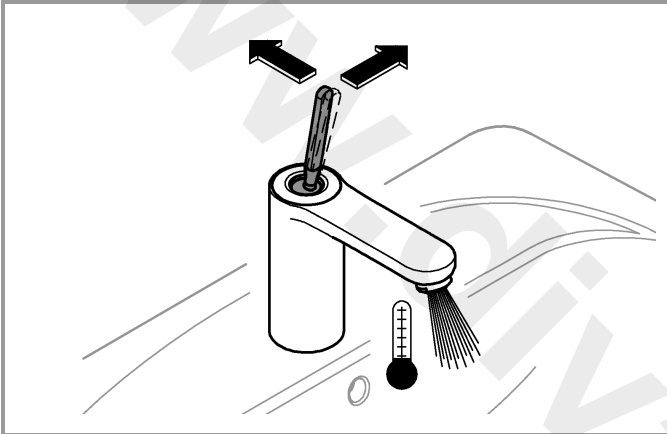

6

SERVICE

*

=

*19 017	13mm

Pure Freude an Wasser

GROHE
WAVES

D