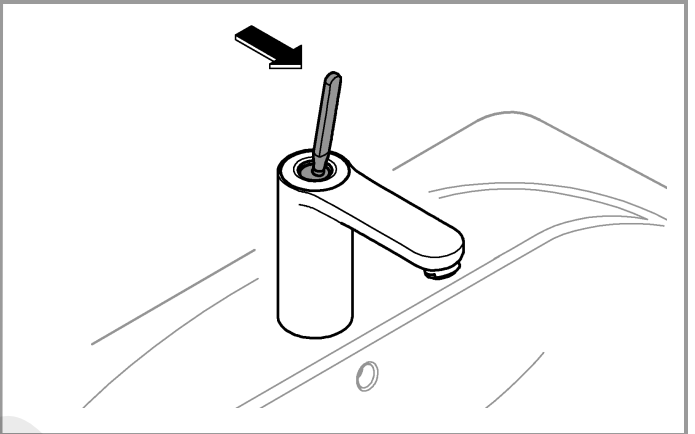

6

SERVICE

*

=

*19 017	13mm

Pure Freude an Wasser

GROHE
WAVES

D