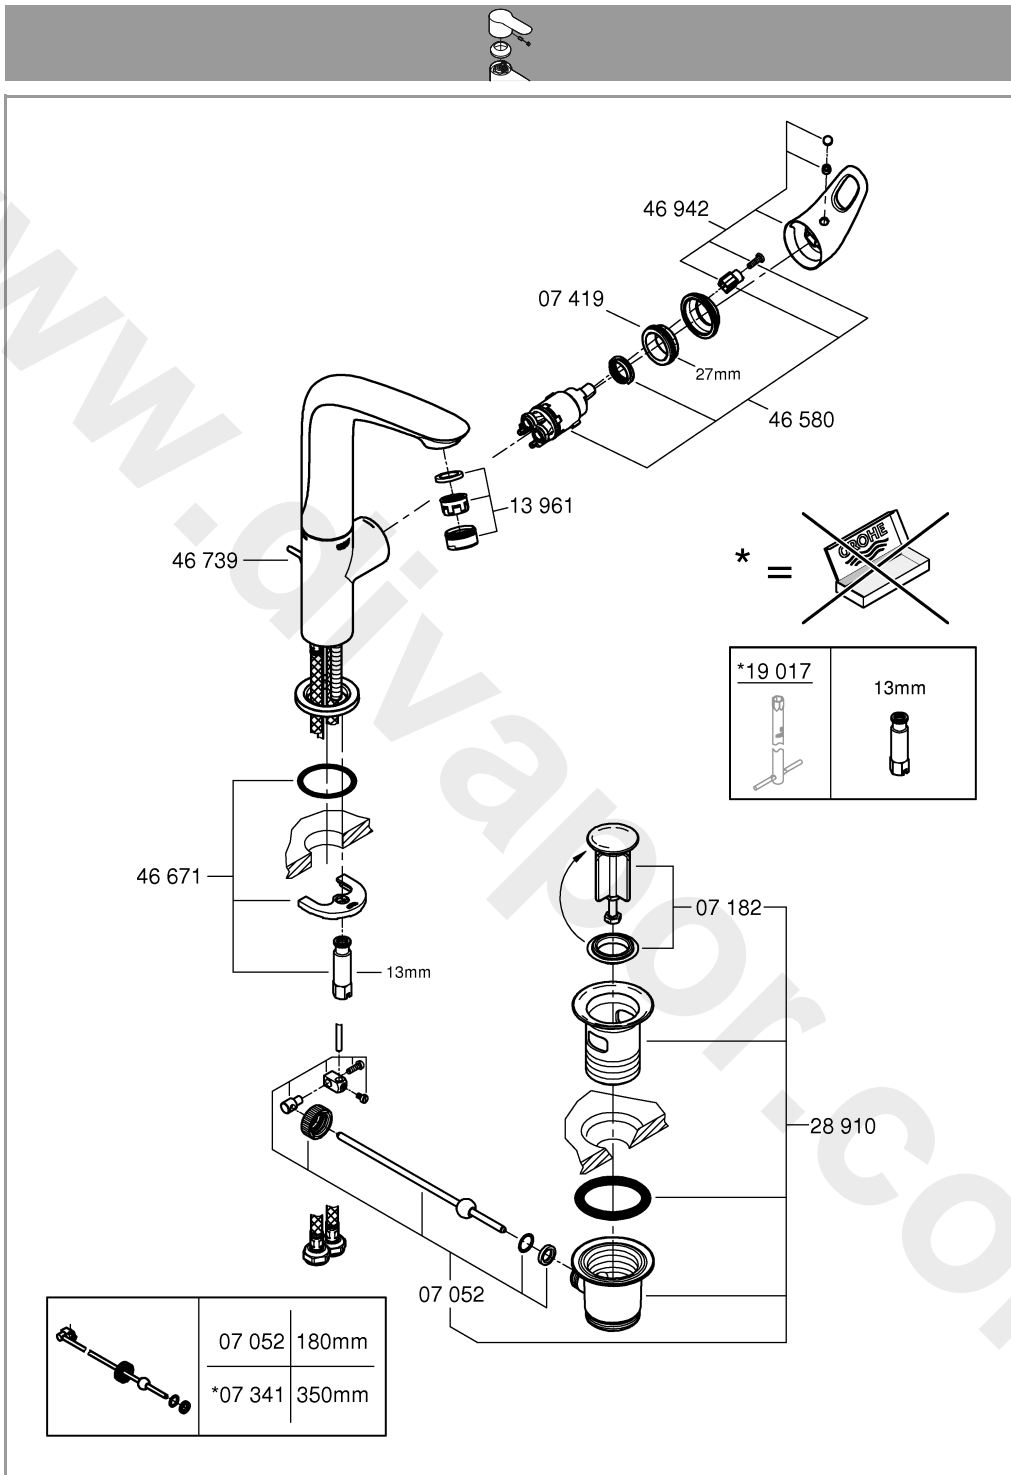

°C

max. 70°
60°

3mm

Installation kit

13mm

*19 017

GROHE

Pure Freude an Wasser