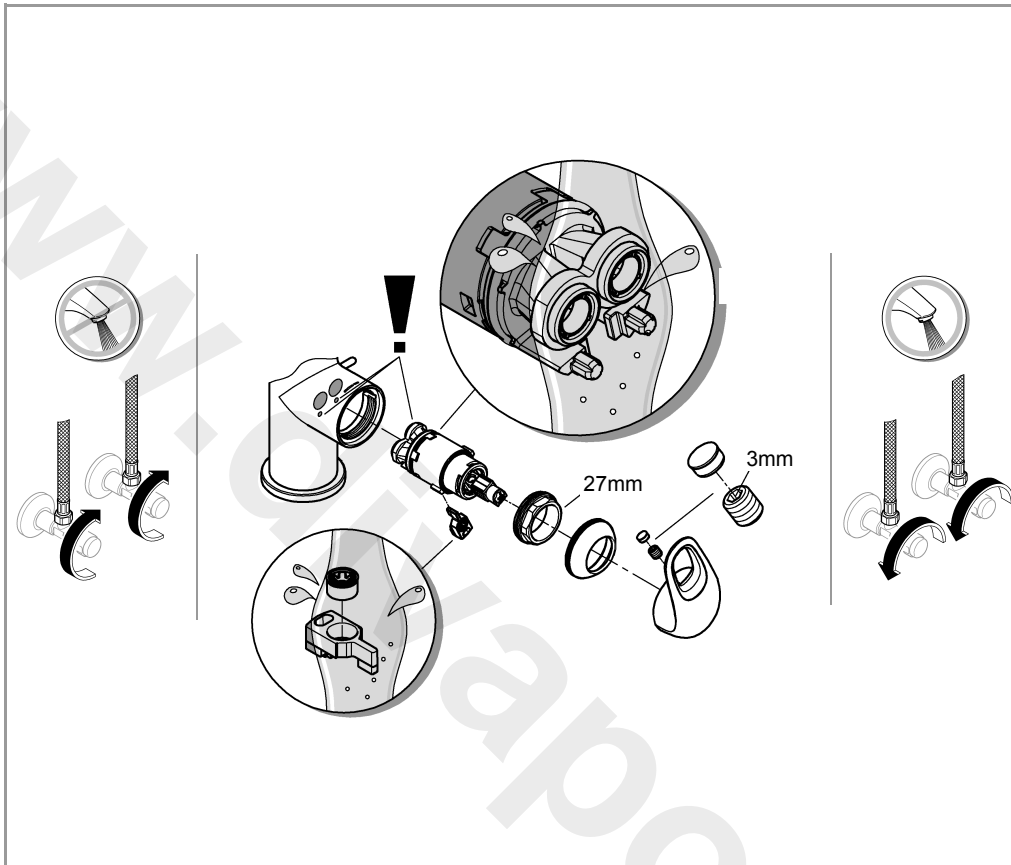

°C

max. 70°
60°

3mm

Installation kit

13mm

*19 017

GROHE

Pure Freude an Wasser