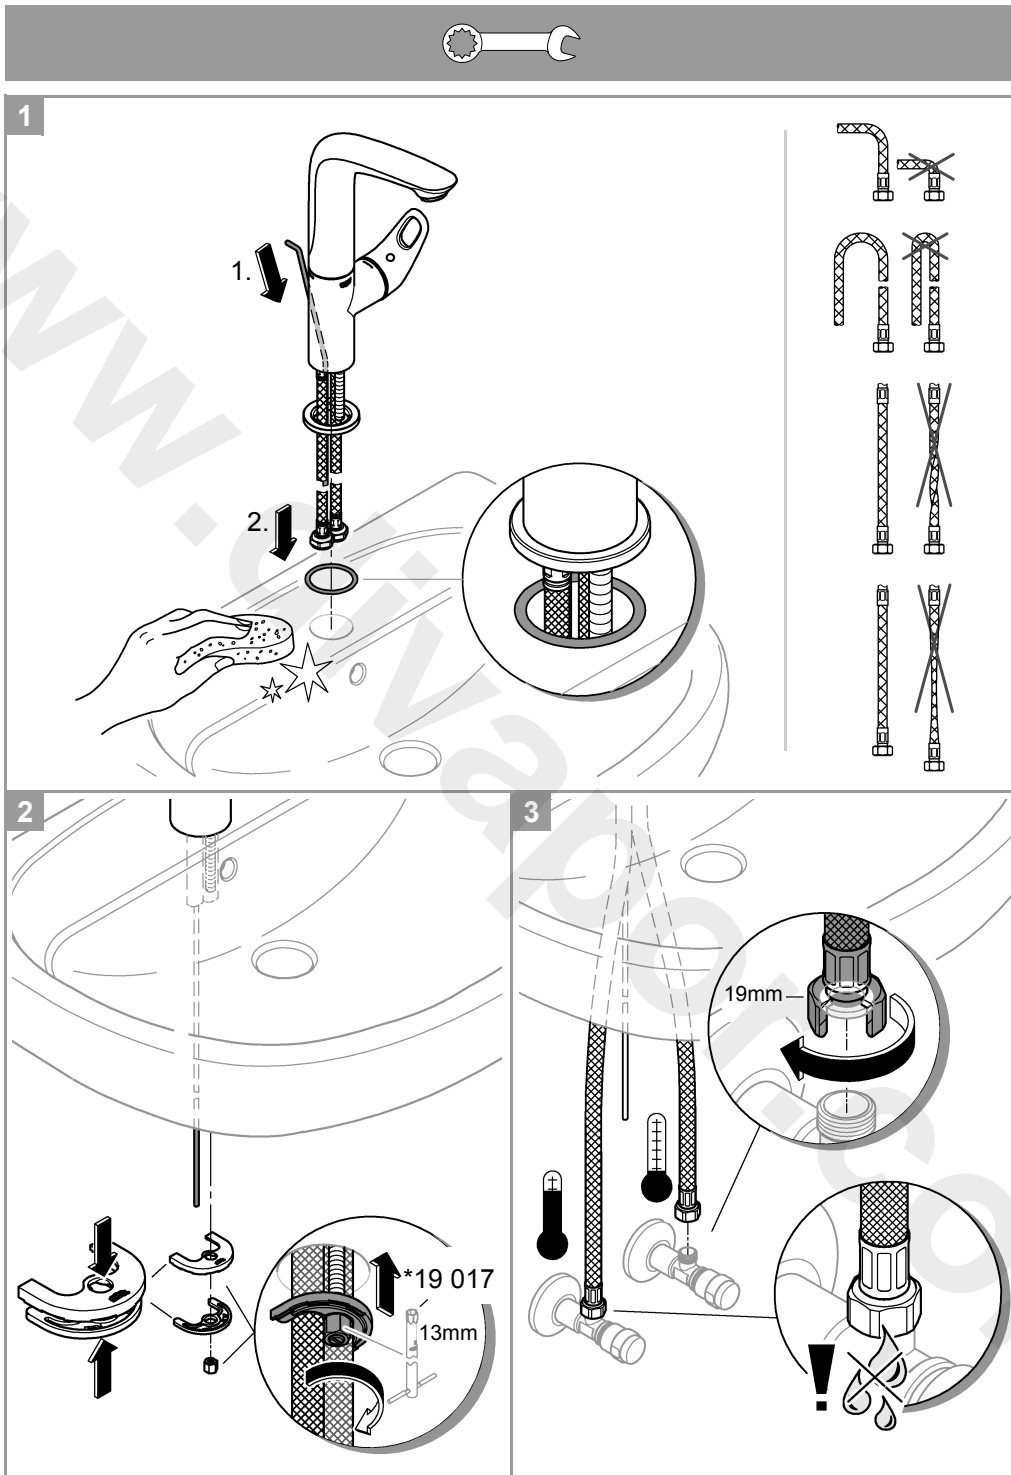

°C

max. 70°
60°

3mm

Installation kit

13mm

*19 017

GROHE

Pure Freude an Wasser