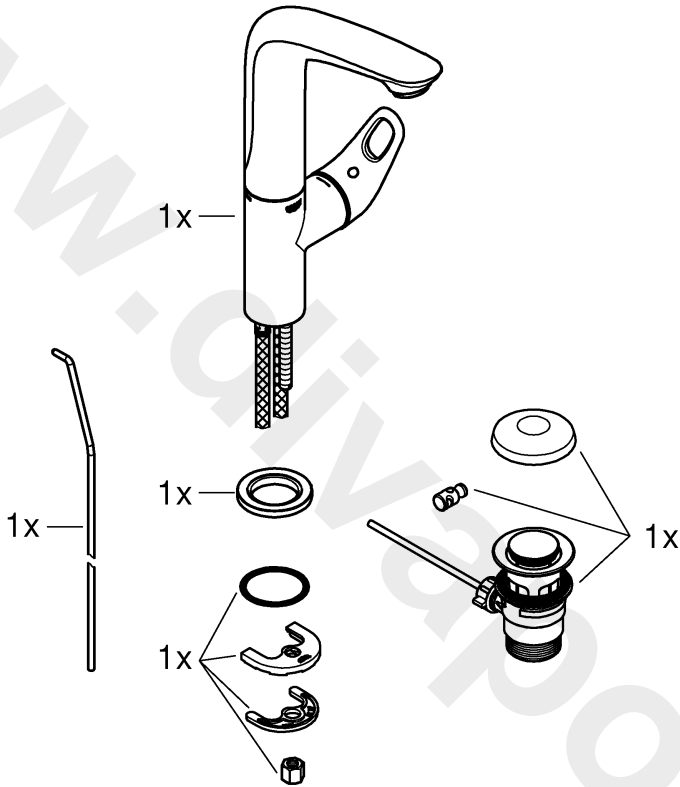

DIN 1988
DIN EN 806

bar

max. 10
5
1

°C

max. 70°
60°

3mm

Installation kit

13mm

*19 017