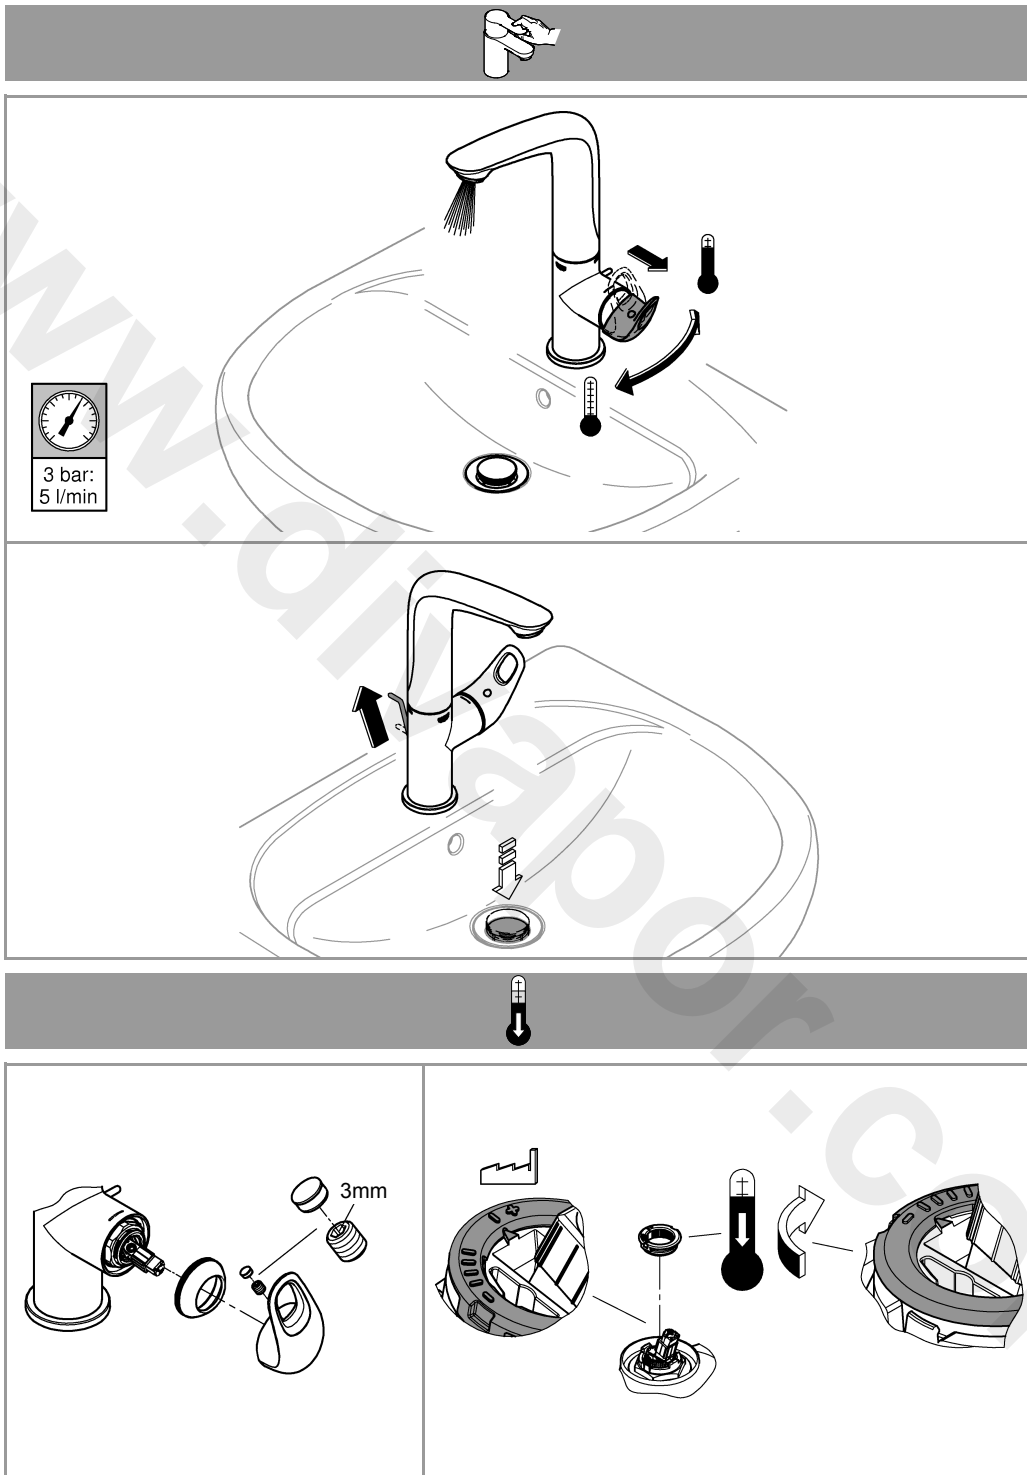

°C

max. 70°
60°

3mm

Installation kit

13mm

*19 017

GROHE

Pure Freude an Wasser