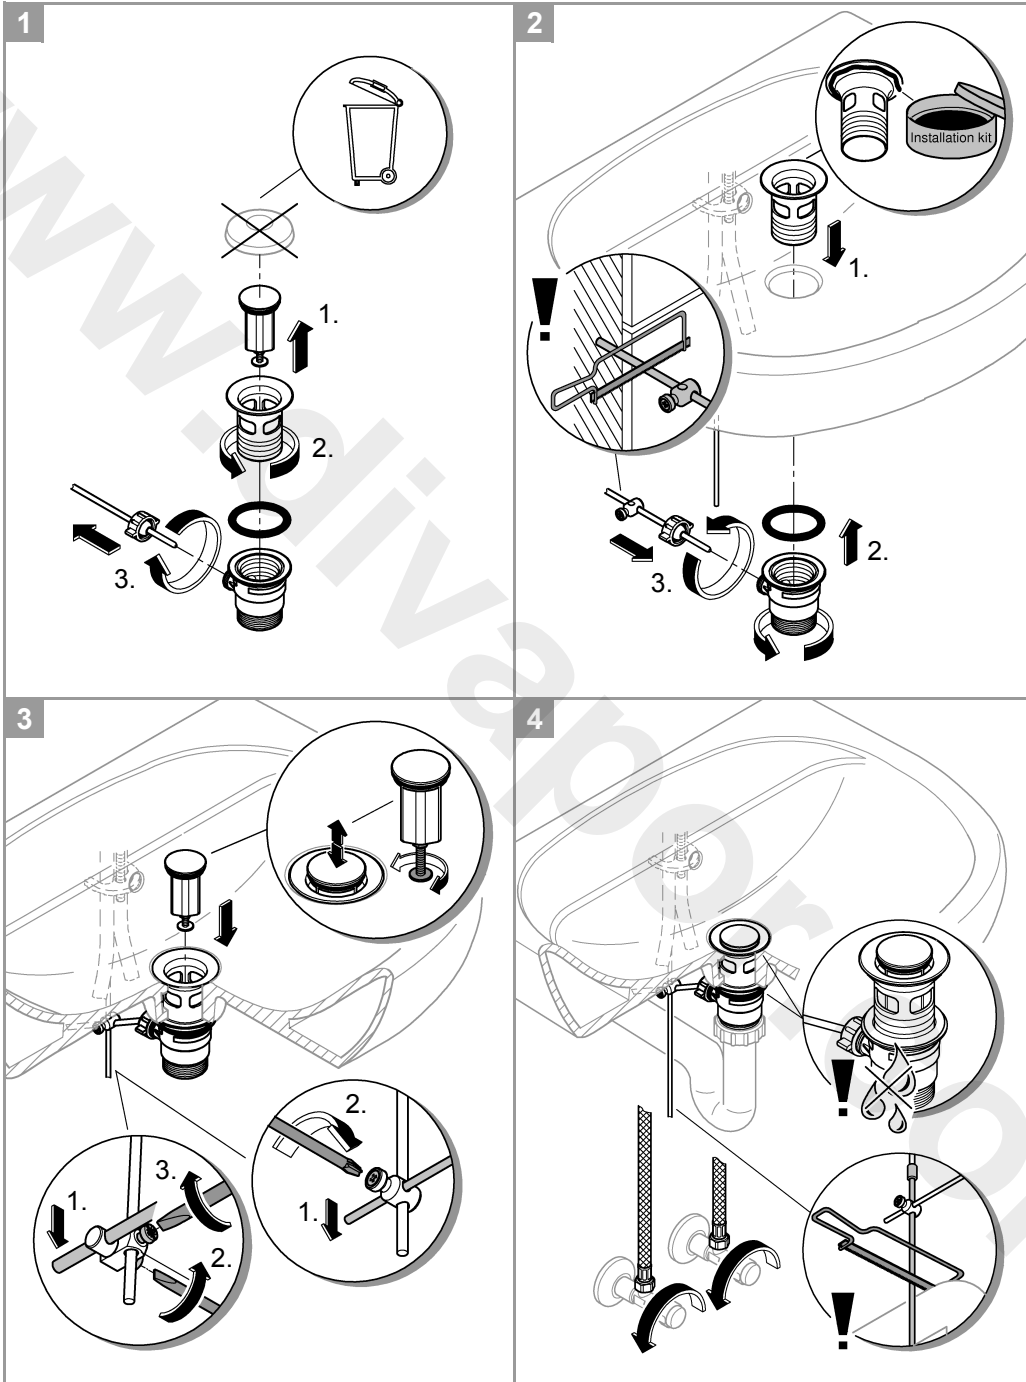

°C

max. 70°
60°

3mm

Installation kit

13mm

*19 017

GROHE

Pure Freude an Wasser