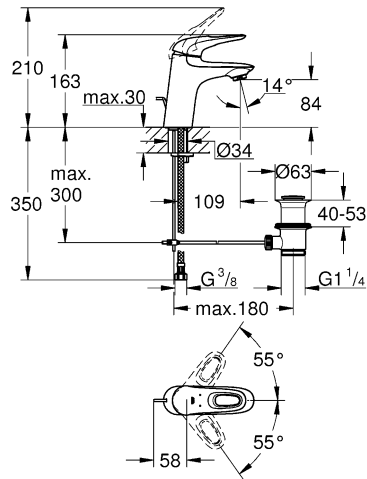

EUROSTYLE
DESIGN + ENGINEERING
GROHE GERMANY

99.0498.031/ÄM 234545/07.15

www.grohe.com

Pure Freude an Wasser

23 564

23 566

23 567

.....1