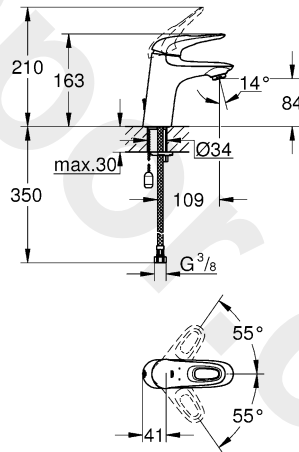

EUROSTYLE
DESIGN + ENGINEERING
GROHE GERMANY

99.0498.031/ÄM 234545/07.15

www.grohe.com

Pure Freude an Wasser

23 564

23 566

23 567

.....1