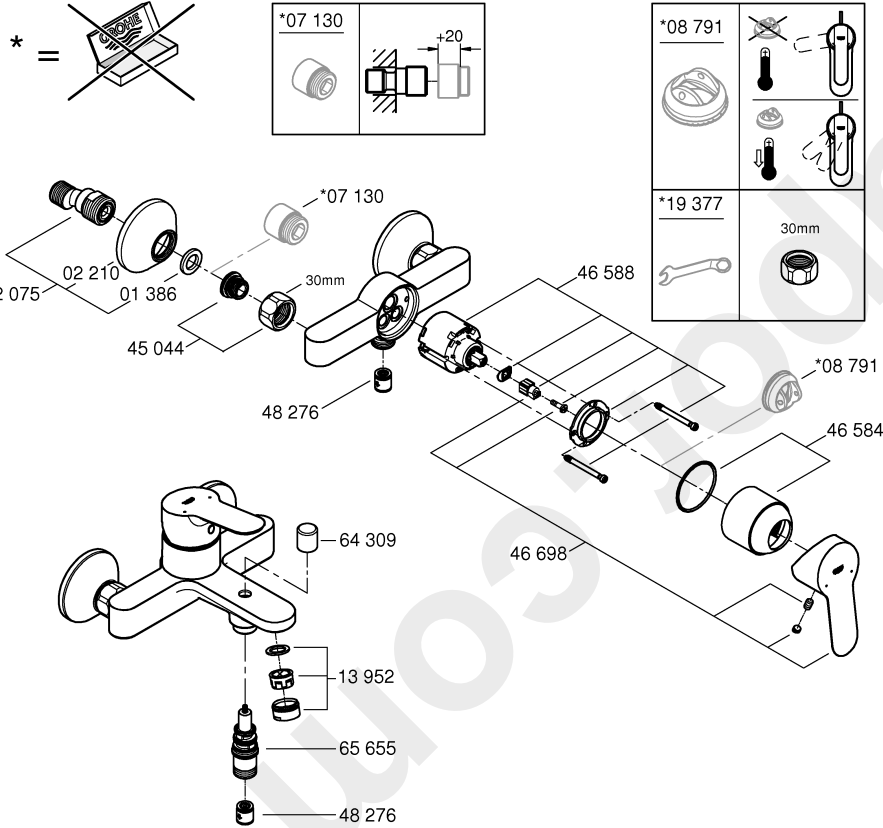

BAUEDGE
DESIGN + ENGINEERING
GROHE GERMANY

99.0437.131/ÄM 234750/06.15

www.grohe.com

Pure Freude an Wasser

GROHE

23 559

23 560

23 561