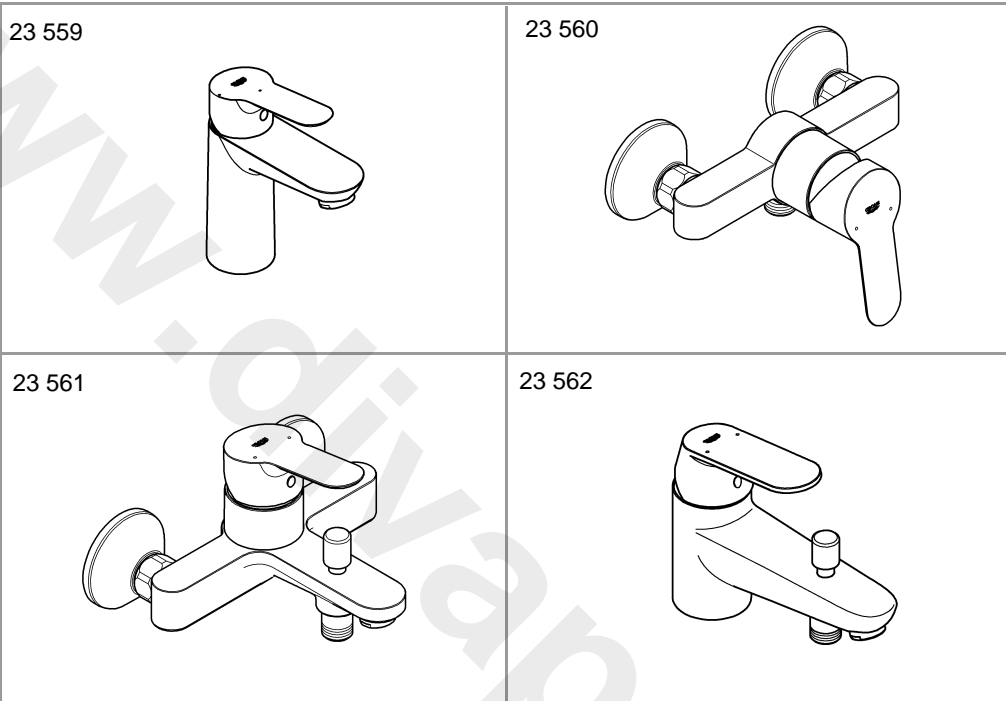

BAUEDGE
DESIGN + ENGINEERING
GROHE GERMANY

99.0437.131/ÄM 234750/06.15

www.grohe.com

Pure Freude an Wasser

GROHE

23 559

23 560

23 561