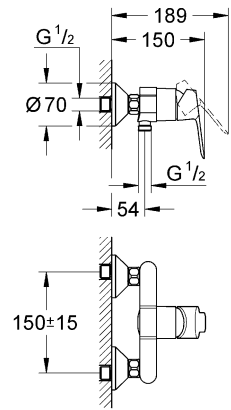

BAUEDGE
DESIGN + ENGINEERING
GROHE GERMANY

99.0437.131/ÄM 234750/06.15

www.grohe.com

Pure Freude an Wasser

GROHE

23 559

23 560

23 561