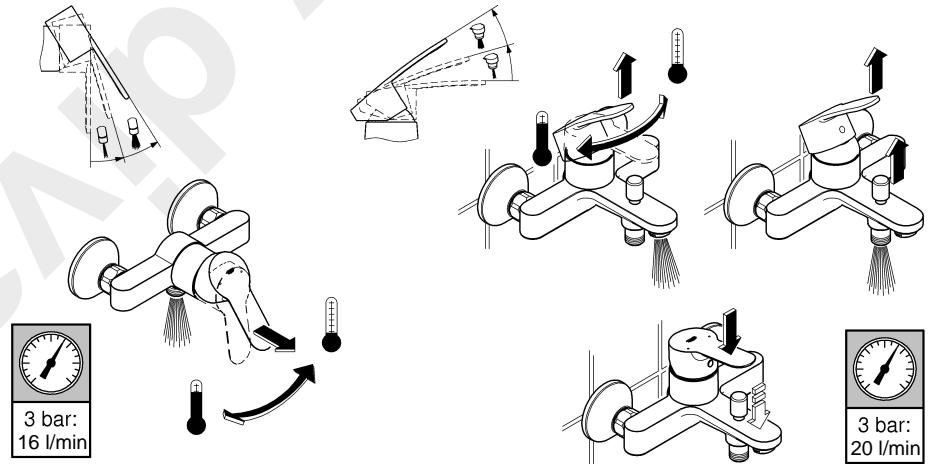

BAUEDGE
DESIGN + ENGINEERING
GROHE GERMANY

99.0437.131/ÄM 234750/06.15

www.grohe.com

Pure Freude an Wasser

GROHE

23 559

23 560

23 561