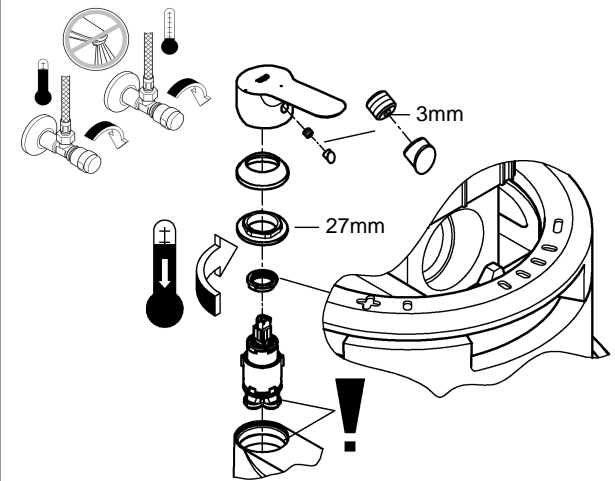

BAUEDGE
DESIGN + ENGINEERING
GROHE GERMANY

99.0437.131/ÄM 234750/06.15

www.grohe.com

Pure Freude an Wasser

GROHE

23 559

23 560

23 561