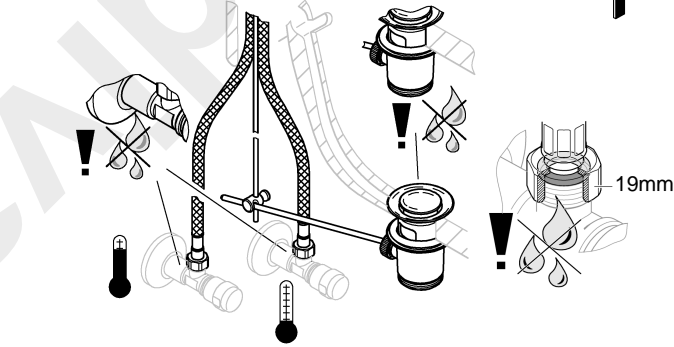

BAUEDGE
DESIGN + ENGINEERING
GROHE GERMANY

99.0437.131/ÄM 234750/06.15

www.grohe.com

Pure Freude an Wasser

GROHE

23 559

23 560

23 561