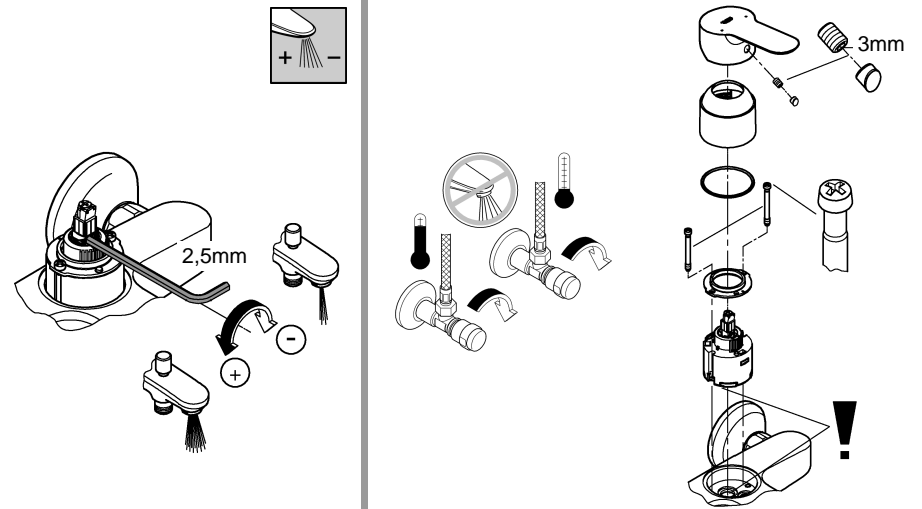

BAUEDGE
DESIGN + ENGINEERING
GROHE GERMANY

99.0437.131/ÄM 234750/06.15

www.grohe.com

Pure Freude an Wasser

GROHE

23 559

23 560

23 561