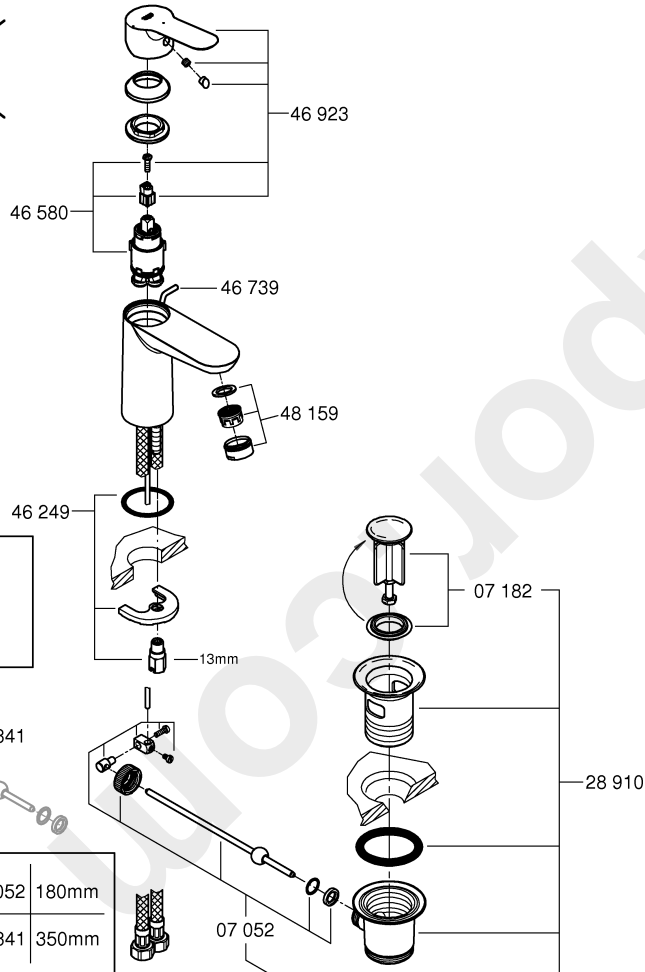

BAUEDGE
DESIGN + ENGINEERING
GROHE GERMANY

99.0437.131/ÄM 234750/06.15

www.grohe.com

Pure Freude an Wasser

GROHE

23 559

23 560

23 561