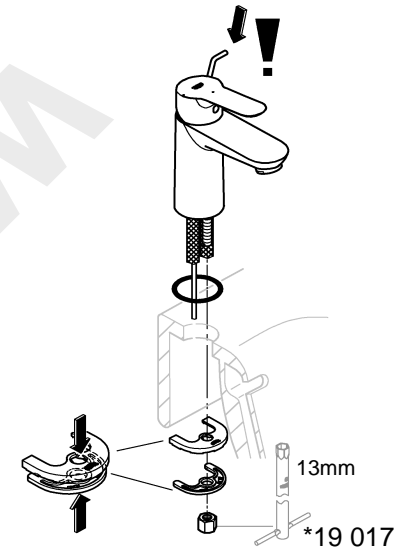

BAUEDGE
DESIGN + ENGINEERING
GROHE GERMANY

99.0437.131/ÄM 234750/06.15

www.grohe.com

Pure Freude an Wasser

GROHE

23 559

23 560

23 561