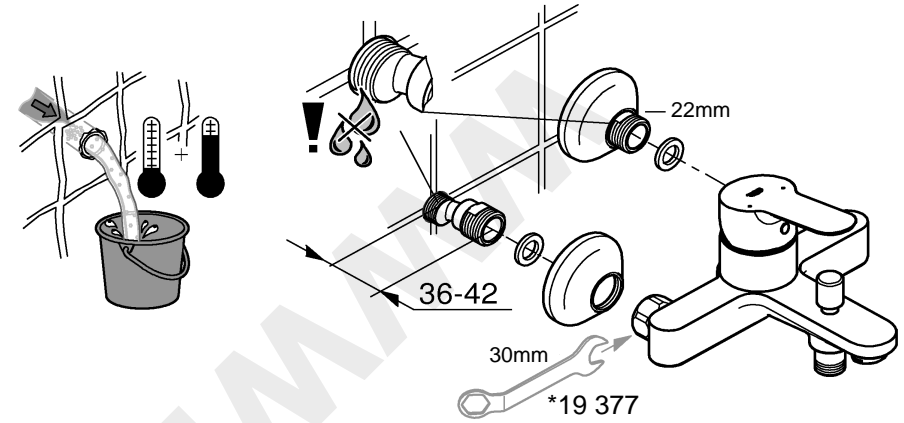

BAUEDGE
DESIGN + ENGINEERING
GROHE GERMANY

99.0437.131/ÄM 234750/06.15

www.grohe.com

Pure Freude an Wasser

GROHE

23 559

23 560

23 561