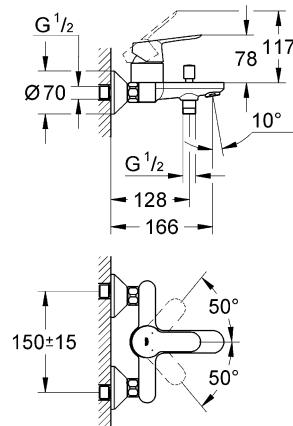

BAUEDGE
DESIGN + ENGINEERING
GROHE GERMANY

99.0437.131/ÄM 234750/06.15

www.grohe.com

Pure Freude an Wasser

GROHE

23 559

23 560

23 561