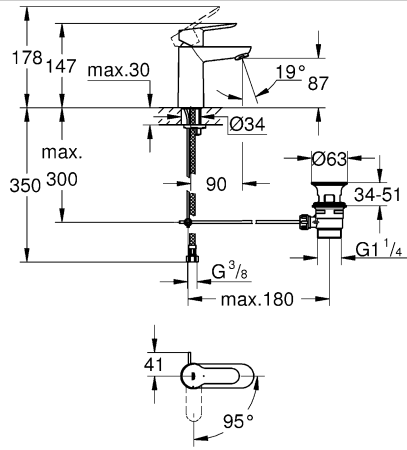

BAUEDGE
DESIGN + ENGINEERING
GROHE GERMANY

99.0437.131/ÄM 234750/06.15

www.grohe.com

Pure Freude an Wasser

GROHE

23 559

23 560

23 561