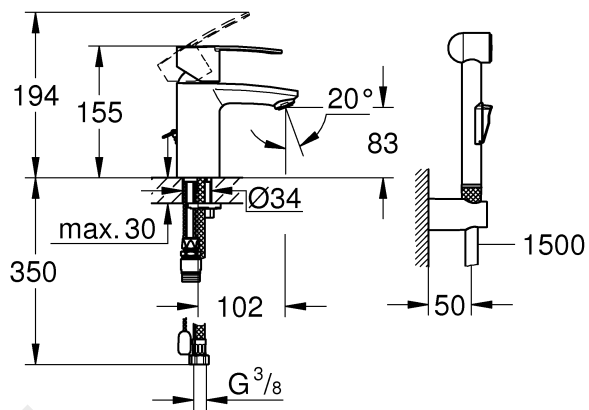

23 123 START

23 547 WAVE COSMOPOLITAN

23 548 FEEL

.....1

.....4

.....6

.... 2-3

.....5

.....7