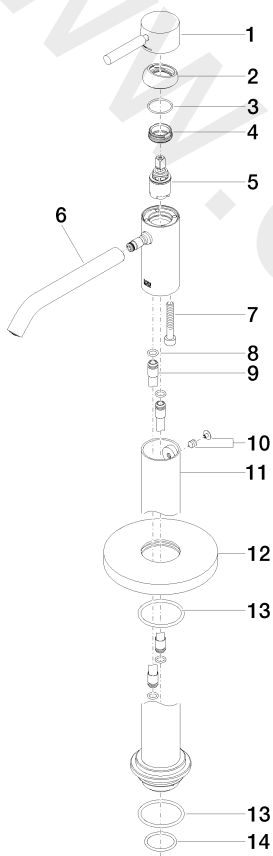

Washbasin - META

Single-lever basin mixer with stand pipe without pop-up waste - Matte Black

Article number: 22 584 660-33

Date of manufacture from 5/1/2022

Washbasin - META

Single-lever basin mixer with stand pipe without pop-up waste - Matte Black

Article number: 22 584 660-33

Date of manufacture from 5/1/2022

Spare parts list

Position	Quantity used	Item Number	Spare part	Delivery time
1	1	90 20 66 002 00-33	handle	30
2	1	09 28 30 041-33	cover	30
3	1	09 14 10 091 90	seal	2
4	1	09 24 04 266 90	nut	2
5	1	90 15 05 044 00 90	cartridge	2
6	1	90 11 06 216 00-33	spout	30
7	1	09 30 30 111 90	screw	2
8	2	09 14 10 139 90	seal	2
9	2	04 28 22 022 10 90	connection	2
10	1	04 31 11 002 00 90	pin	2
11	1	04 28 22 029 10-33	pipe	60
12	1	09 27 88 005-33	rosette	60
13	2	09 14 10 084 90	seal	2
14	1	09 14 10 018 90	seal	2