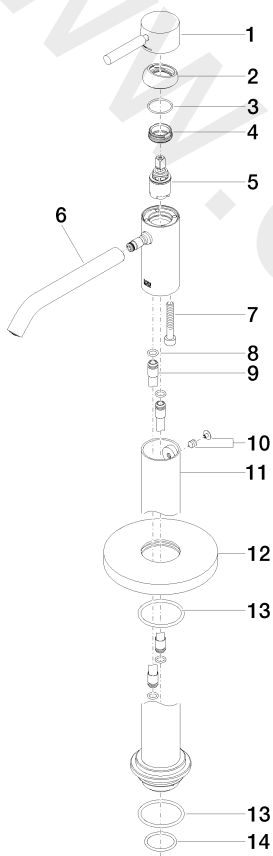

Washbasin - META

Single-lever basin mixer with stand pipe without pop-up waste - Brushed Platinum

Article number: 22 584 660-06

Date of manufacture from 5/1/2022

## Washbasin - META

Single-lever basin mixer with stand pipe without pop-up waste - Brushed Platinum

Article number: 22 584 660-06

Date of manufacture from 5/1/2022

### Spare parts list

Position	Quantity used	Item Number	Spare part	Delivery time
1	1	90 20 66 002 00-06	handle	10
2	1	09 28 30 041-06	cover	10
3	1	09 14 10 091 90	seal	2
4	1	09 24 04 266 90	nut	2
5	1	90 15 05 044 00 90	cartridge	2
6	1	90 11 06 216 00-06	spout	10
7	1	09 30 30 111 90	screw	2
8	2	09 14 10 139 90	seal	2
9	2	04 28 22 022 10 90	connection	2
10	1	04 31 11 002 00 90	pin	2
11	1	04 28 22 029 10-06	pipe	10
12	1	09 27 88 005-06	rosette	60
13	2	09 14 10 084 90	seal	2
14	1	09 14 10 018 90	seal	2