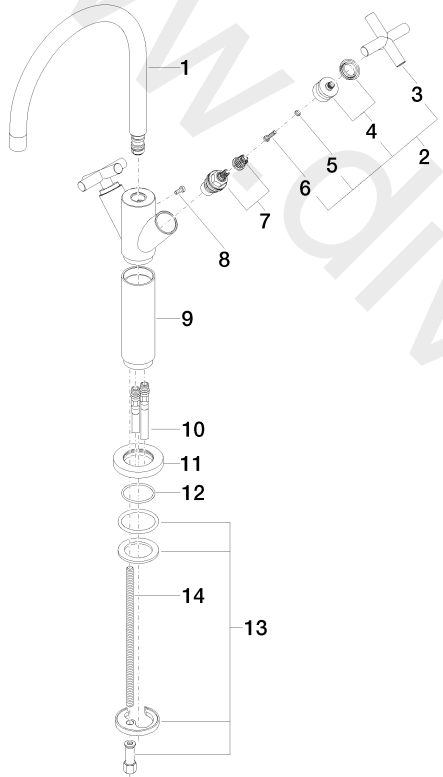

Washbasin - TARA

Single-hole basin mixer with raised base without pop-up waste - Brushed Dark Platinum

Article number: 22 533 892-99

Date of manufacture from 5/27/2021

Washbasin - TARA

Single-hole basin mixer with raised base without pop-up waste - Brushed Dark Platinum

Article number: 22 533 892-99

Date of manufacture from 5/27/2021

Spare parts list

Position	Quantity used	Item Number	Spare part	Delivery time
1	1	90 28 22 214 01-99	spout	30
2	2	04 20 89 010 00-99	handle	60
3	2	09 20 89 010-99	handle	30
4	2	90 12 12 007 00-99	base	30
5	2	09 30 11 029 90	disc	2
6	2	09 30 30 075 90	screw	2
7	2	90 90 03 151 00 90	top	2
8	1	09 30 30 054 90	screw	2
9	1	09 18 40 063-99	sleeve	30
10	2	04 30 04 105 00 90	hose	2
11	1	09 28 10 132-99	ring	30
12	1	09 14 10 134 90	seal	2
13	1	04 30 11 038 00 90	fixing set	2
14	1	09 31 11 000 90	pin	2