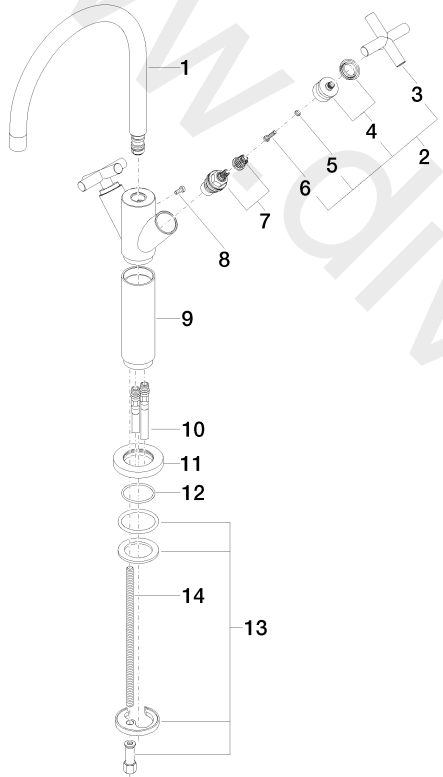

Washbasin - TARA

Single-hole basin mixer with raised base without pop-up waste - Matte White

Article number: 22 533 892-10

Date of manufacture from 5/27/2021

## Washbasin - TARA

Single-hole basin mixer with raised base without pop-up waste - Matte White

Article number: 22 533 892-10

Date of manufacture from 5/27/2021

### Spare parts list

Position	Quantity used	Item Number	Spare part	Delivery time
1	1	90 28 22 214 01-10	spout	40
2	2	04 20 89 010 00-10	handle	60
3	2	09 20 89 010-10	handle	40
4	2	90 12 12 007 00-10	base	40
5	2	09 30 11 029 90	disc	2
6	2	09 30 30 075 90	screw	2
7	2	90 90 03 151 00 90	top	2
8	1	09 30 30 054 90	screw	2
9	1	09 18 40 063-10	sleeve	40
10	2	04 30 04 105 00 90	hose	2
11	1	09 28 10 132-10	ring	40
12	1	09 14 10 134 90	seal	2
13	1	04 30 11 038 00 90	fixing set	2
14	1	09 31 11 000 90	pin	2