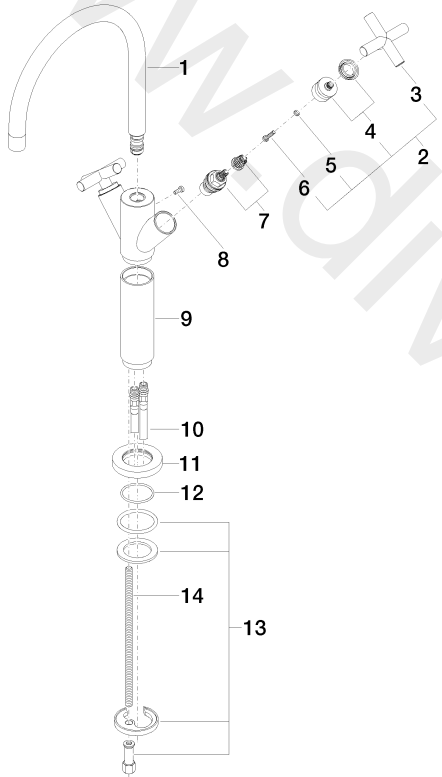

Washbasin - TARA

Single-hole basin mixer with raised base without pop-up waste - Platinum

Article number: 22 533 892-08

Date of manufacture from 5/27/2021

Washbasin - TARA

Single-hole basin mixer with raised base without pop-up waste - Platinum

Article number: 22 533 892-08

Date of manufacture from 5/27/2021

Spare parts list

Position	Quantity used	Item Number	Spare part	Delivery time
1	1	90 28 22 214 01-08	spout	Not available anymore
2	2	04 20 89 010 00-08	handle	60
3	2	09 20 89 010-08	handle	20
4	2	90 12 12 007 00-08	base	20
5	2	09 30 11 029 90	disc	2
6	2	09 30 30 075 90	screw	2
7	2	90 90 03 151 00 90	top	2
8	1	09 30 30 054 90	screw	2
9	1	09 18 40 063-08	sleeve	20
10	2	04 30 04 105 00 90	hose	2
11	1	09 28 10 132-08	ring	20
12	1	09 14 10 134 90	seal	2
13	1	04 30 11 038 00 90	fixing set	2
14	1	09 31 11 000 90	pin	2