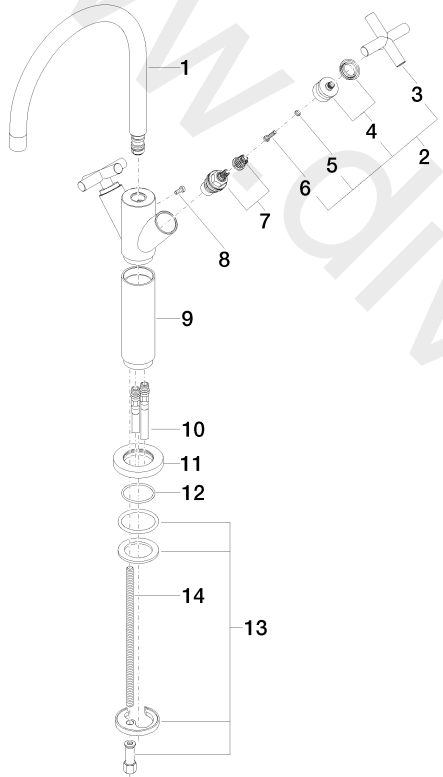

Washbasin - TARA

Single-hole basin mixer with raised base without pop-up waste - Brushed Platinum

Article number: 22 533 892-06

Date of manufacture from 5/27/2021

## Washbasin - TARA

Single-hole basin mixer with raised base without pop-up waste - Brushed Platinum

Article number: 22 533 892-06

Date of manufacture from 5/27/2021

### Spare parts list

Position	Quantity used	Item Number	Spare part	Delivery time
1	1	90 28 22 214 01-06	spout	Not available anymore
2	2	04 20 89 010 00-06	handle	60
3	2	09 20 89 010-06	handle	10
4	2	90 12 12 007 00-06	base	10
5	2	09 30 11 029 90	disc	2
6	2	09 30 30 075 90	screw	2
7	2	90 90 03 151 00 90	top	2
8	1	09 30 30 054 90	screw	2
9	1	09 18 40 063-06	sleeve	10
10	2	04 30 04 105 00 90	hose	2
11	1	09 28 10 132-06	ring	10
12	1	09 14 10 134 90	seal	2
13	1	04 30 11 038 00 90	fixing set	2
14	1	09 31 11 000 90	pin	2