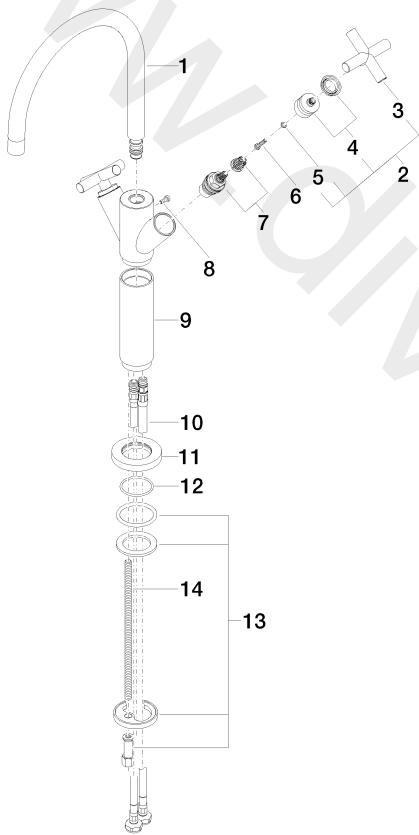

Sink - TARA

Single-hole lavatory mixer with extended shank without drain - Chrome

Article number: 22 533 892-00 0010

Date of manufacture from 5/27/2021

## Sink - TARA

Single-hole lavatory mixer with extended shank without drain - Chrome

Article number: 22 533 892-00 0010

Date of manufacture from 5/27/2021

## Spare parts list

Position	Number of units	Item Number	Spare part	Lead time
1	1	90 28 22 214 03-00	spout	10
2	2	04 20 89 010 00-00	handle	60
3	2	09 20 89 010-00	handle	10
4	2	90 12 12 007 00-00	base	10
5	2	09 30 11 029 90	disc	2
6	2	09 30 30 075 90	screw	2
7	2	90 90 03 151 00 90	top	2
8	1	09 30 30 054 90	screw	2
9	1	09 18 40 063-00	sleeve	10
10	2	04 30 04 105 00 90	hose	2
11	1	09 28 10 132-00	ring	10
12	1	09 14 10 134 90	seal	2
13	1	04 30 11 038 00 90	fixing set	2
14	1	09 31 11 000 90	pin	2