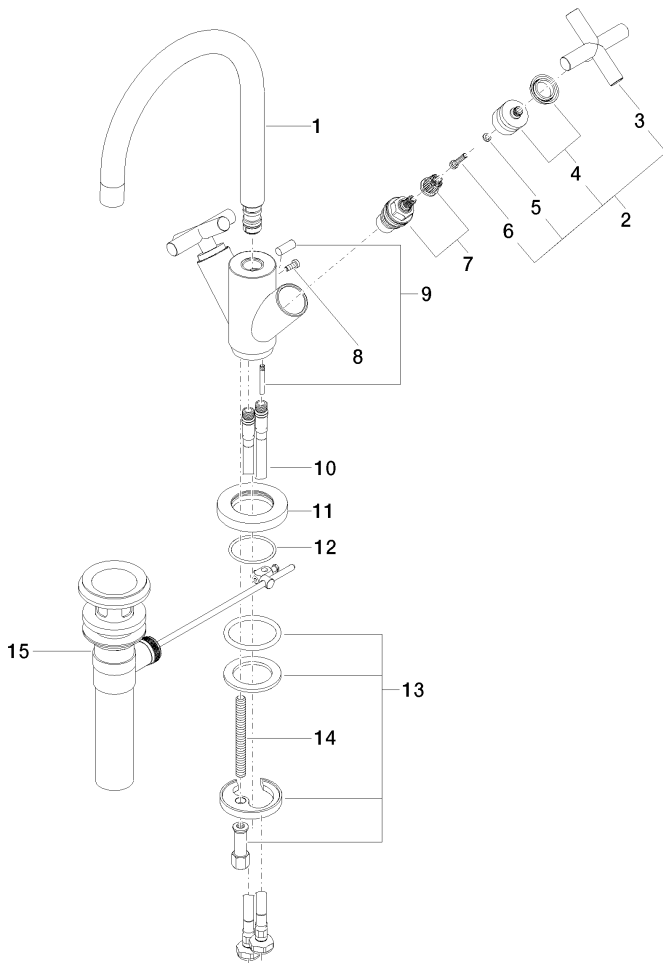

Sink - TARA

Single-hole lavatory mixer with drain - Chrome

Article number: 22 513 892-00 0010

Date of manufacture from 5/27/2021

Sink - TARA

Single-hole lavatory mixer with drain - Chrome

Article number: 22 513 892-00 0010

Date of manufacture from 5/27/2021

Spare parts list

| Position | Number of units | Item Number | Spare part | Lead time |
|----------|-----------------|--------------------|--------------------------|-----------|
| 1 | 1 | 90 28 22 213 02-00 | spout | 10 |
| 2 | 2 | 04 20 89 010 00-00 | handle | 60 |
| 3 | 2 | 09 20 89 010-00 | handle | 10 |
| 4 | 2 | 90 12 12 007 00-00 | base | 10 |
| 5 | 2 | 09 30 11 029 90 | disc | 2 |
| 6 | 2 | 09 30 30 075 90 | screw | 2 |
| 7 | 2 | 90 90 03 151 00 90 | top | 2 |
| 8 | 1 | 09 30 30 054 90 | screw | 2 |
| 9 | 1 | 04 20 89 035 80-00 | pull-rod | 10 |
| 10 | 2 | 04 30 04 106 00 90 | hose | 2 |
| 11 | 1 | 09 28 10 132-00 | ring | 10 |
| 12 | 1 | 09 14 10 134 90 | seal | 2 |
| 13 | 1 | 04 30 11 038 00 90 | fixing set | 2 |
| 14 | 1 | 09 31 11 011 90 | pin | 2 |
| 15 | 1 | 04 11 01 023 00-00 | Drain US 1 1/4" - Chrome | 2 |