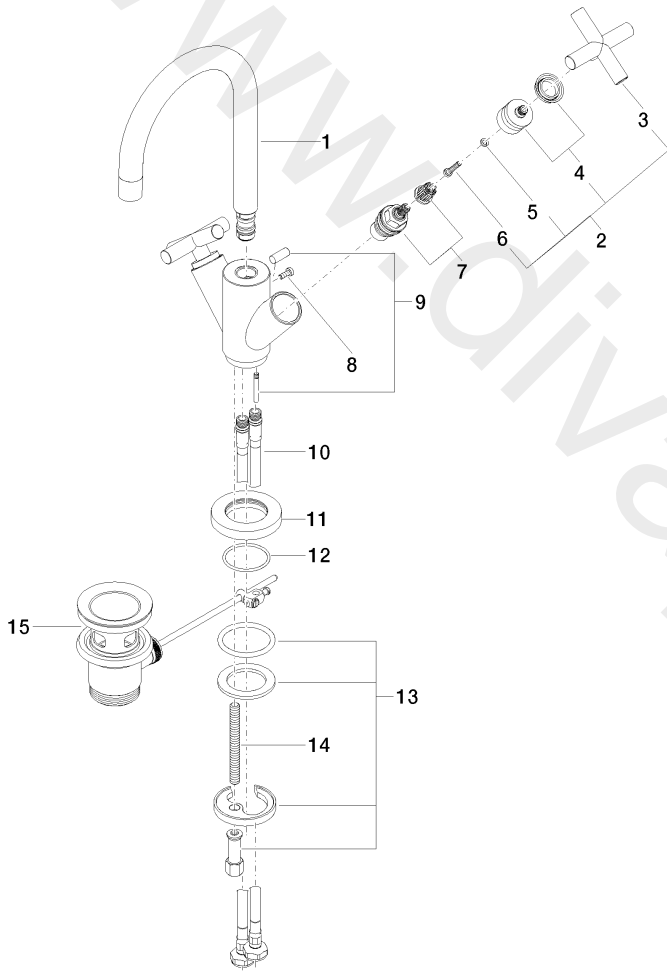

Washbasin - TARA

Single-hole basin mixer with pop-up waste - Brushed Dark Platinum

Article number: 22 512 892-99

Date of manufacture from 5/27/2021

Washbasin - TARA

Single-hole basin mixer with pop-up waste - Brushed Dark Platinum

Article number: 22 512 892-99

Date of manufacture from 5/27/2021

Spare parts list

Position	Quantity used	Item Number	Spare part	Delivery time
1	1	90 28 22 217 01-99	spout	30
2	2	04 20 89 010 00-99	handle	60
3	2	09 20 89 010-99	handle	30
4	2	90 12 12 007 00-99	base	30
5	2	09 30 11 029 90	disc	2
6	2	09 30 30 075 90	screw	2
7	2	90 90 03 151 00 90	top	2
8	1	09 30 30 054 90	screw	2
9	1	04 20 89 035 80-99	pull-rod	30
10	2	04 30 04 104 00 90	hose	2
11	1	09 28 10 132-99	ring	30
12	1	09 14 10 134 90	seal	2
13	1	04 30 11 038 00 90	fixing set	2
14	1	09 31 11 011 90	pin	2
16	1	04 11 01 001 00-99	pop-up waste	30