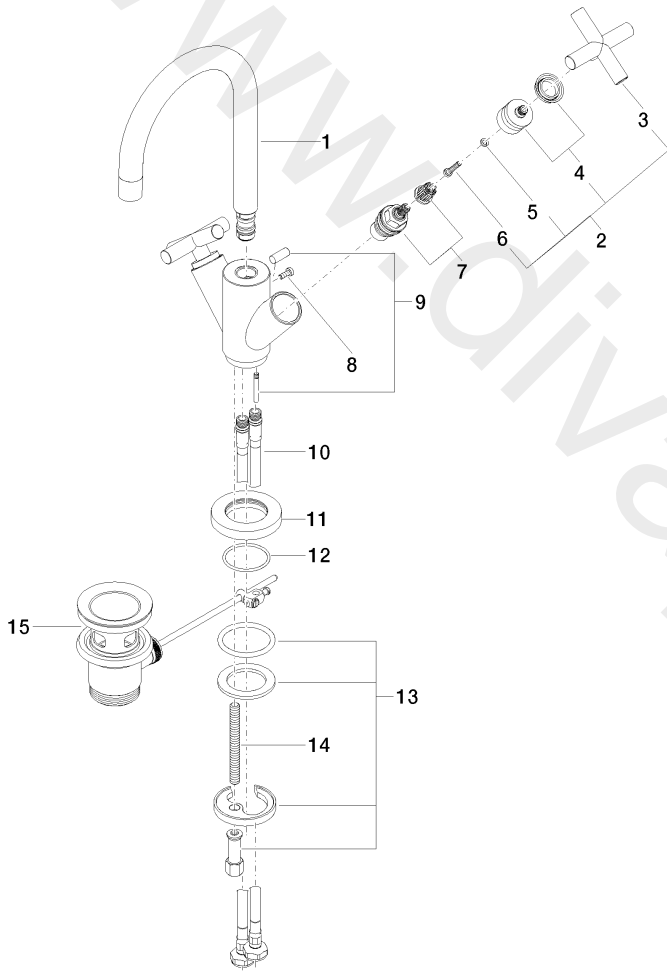

Washbasin - TARA

Single-hole basin mixer with pop-up waste - Matte Black

Article number: 22 512 892-33

Date of manufacture from 5/27/2021

Washbasin - TARA

Single-hole basin mixer with pop-up waste - Matte Black

Article number: 22 512 892-33

Date of manufacture from 5/27/2021

Spare parts list

Position	Quantity used	Item Number	Spare part	Delivery time
1	1	90 28 22 217 01-33	spout	Not available anymore
2	2	04 20 89 010 00-33	handle	60
3	2	09 20 89 010-33	handle	30
4	2	90 12 12 007 00-33	base	30
5	2	09 30 11 029 90	disc	2
6	2	09 30 30 075 90	screw	2
7	2	90 90 03 151 00 90	top	2
8	1	09 30 30 054 90	screw	2
9	1	04 20 89 035 80-33	pull-rod	30
10	2	04 30 04 104 00 90	hose	2
11	1	09 28 10 132-33	ring	30
12	1	09 14 10 134 90	seal	2
13	1	04 30 11 038 00 90	fixing set	2
14	1	09 31 11 011 90	pin	2
16	1	04 11 01 001 00-33	pop-up waste	30