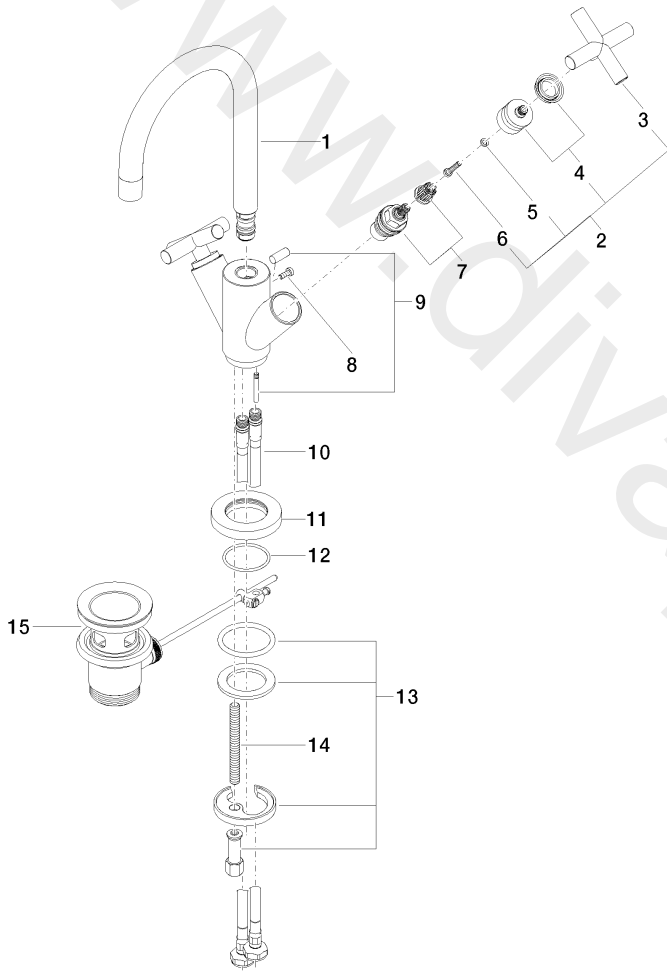

Washbasin - TARA

Single-hole basin mixer with pop-up waste - Matte White

Article number: 22 512 892-10

Date of manufacture from 5/27/2021

## Washbasin - TARA

Single-hole basin mixer with pop-up waste - Matte White

Article number: 22 512 892-10

Date of manufacture from 5/27/2021

### Spare parts list

Position	Quantity used	Item Number	Spare part	Delivery time
1	1	90 28 22 217 01-10	spout	40
2	2	04 20 89 010 00-10	handle	60
3	2	09 20 89 010-10	handle	40
4	2	90 12 12 007 00-10	base	40
5	2	09 30 11 029 90	disc	2
6	2	09 30 30 075 90	screw	2
7	2	90 90 03 151 00 90	top	2
8	1	09 30 30 054 90	screw	2
9	1	04 20 89 035 80-10	pull-rod	40
10	2	04 30 04 104 00 90	hose	2
11	1	09 28 10 132-10	ring	40
12	1	09 14 10 134 90	seal	2
13	1	04 30 11 038 00 90	fixing set	2
14	1	09 31 11 011 90	pin	2
16	1	04 11 01 001 00-10	pop-up waste	40