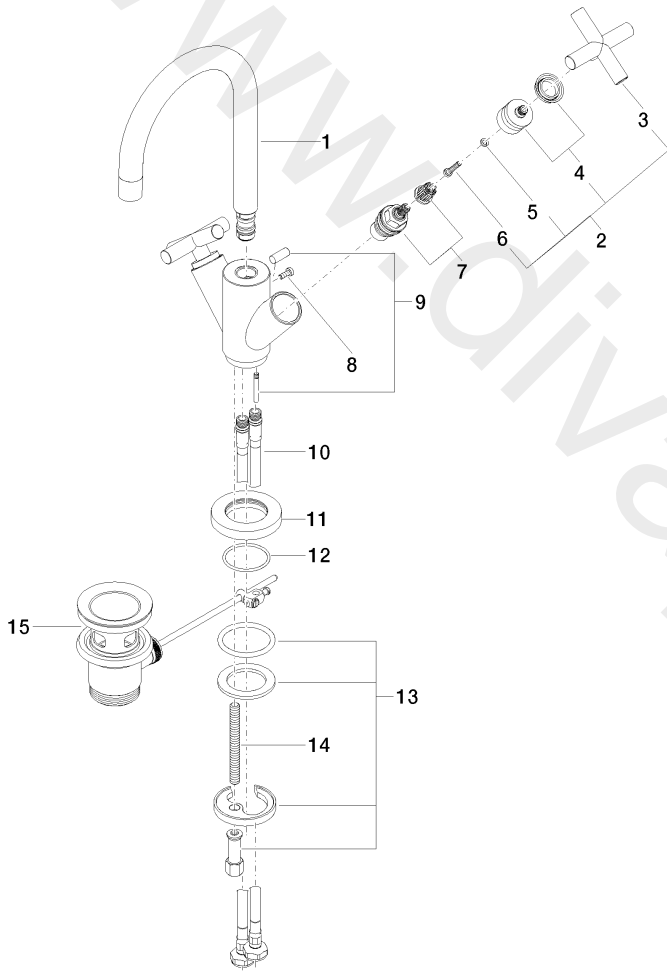

Washbasin - TARA

Single-hole basin mixer with pop-up waste - Platinum

Article number: 22 512 892-08

Date of manufacture from 5/27/2021

Washbasin - TARA

Single-hole basin mixer with pop-up waste - Platinum

Article number: 22 512 892-08

Date of manufacture from 5/27/2021

Spare parts list

Position	Quantity used	Item Number	Spare part	Delivery time
1	1	90 28 22 217 01-08	spout	Not available anymore
2	2	04 20 89 010 00-08	handle	60
3	2	09 20 89 010-08	handle	20
4	2	90 12 12 007 00-08	base	20
5	2	09 30 11 029 90	disc	2
6	2	09 30 30 075 90	screw	2
7	2	90 90 03 151 00 90	top	2
8	1	09 30 30 054 90	screw	2
9	1	04 20 89 035 80-08	pull-rod	20
10	2	04 30 04 104 00 90	hose	2
11	1	09 28 10 132-08	ring	20
12	1	09 14 10 134 90	seal	2
13	1	04 30 11 038 00 90	fixing set	2
14	1	09 31 11 011 90	pin	2
16	1	04 11 01 001 00-08	pop-up waste	2