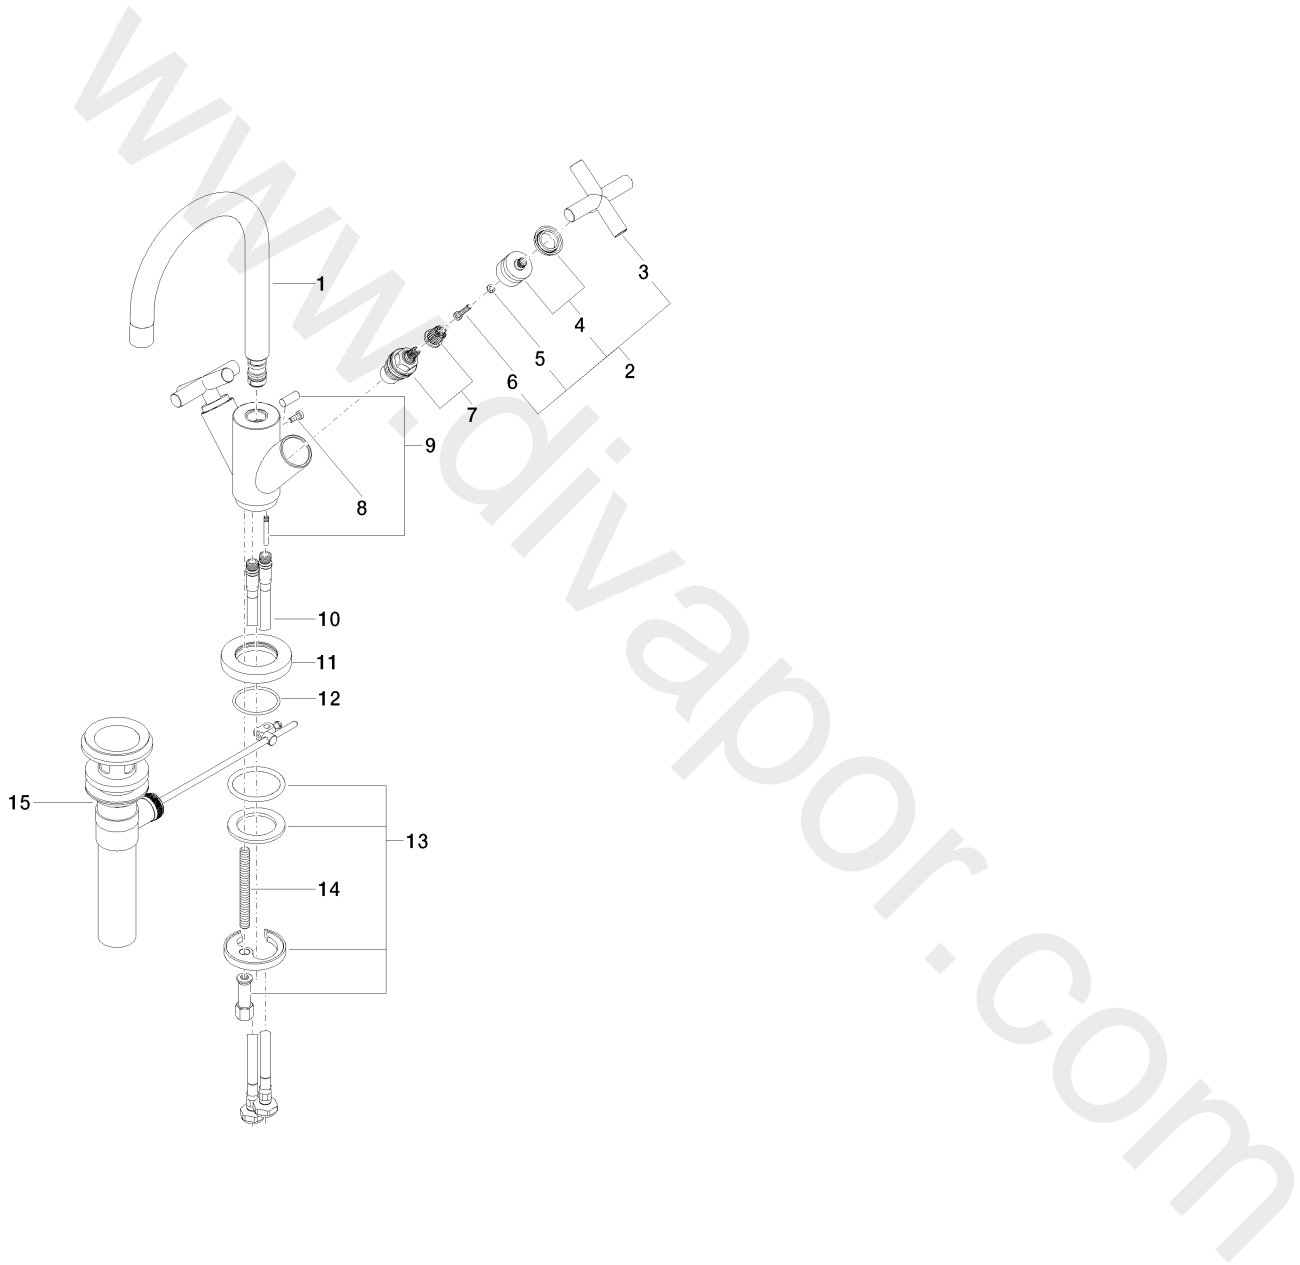

Sink - TARA

Single-hole lavatory mixer with drain - Chrome

Article number: 22 512 892-00 0010

Date of manufacture from 5/27/2021

Sink - TARA

Single-hole lavatory mixer with drain - Chrome

Article number: 22 512 892-00 0010

Date of manufacture from 5/27/2021

Spare parts list

Position	Number of units	Item Number	Spare part	Lead time
1	1	90 28 22 217 02-00	spout	10
2	2	04 20 89 010 00-00	handle	60
3	2	09 20 89 010-00	handle	10
4	2	90 12 12 007 00-00	base	10
5	2	09 30 11 029 90	disc	2
6	2	09 30 30 075 90	screw	2
7	2	90 90 03 151 00 90	top	2
8	1	09 30 30 054 90	screw	2
9	1	04 20 89 035 80-00	pull-rod	10
10	2	04 30 04 106 00 90	hose	2
11	1	09 28 10 132-00	ring	10
12	1	09 14 10 134 90	seal	2
13	1	04 30 11 038 00 90	fixing set	2
14	1	09 31 11 011 90	pin	2
15	1	04 11 01 023 00-00	Drain US 1 1/4" - Chrome	2