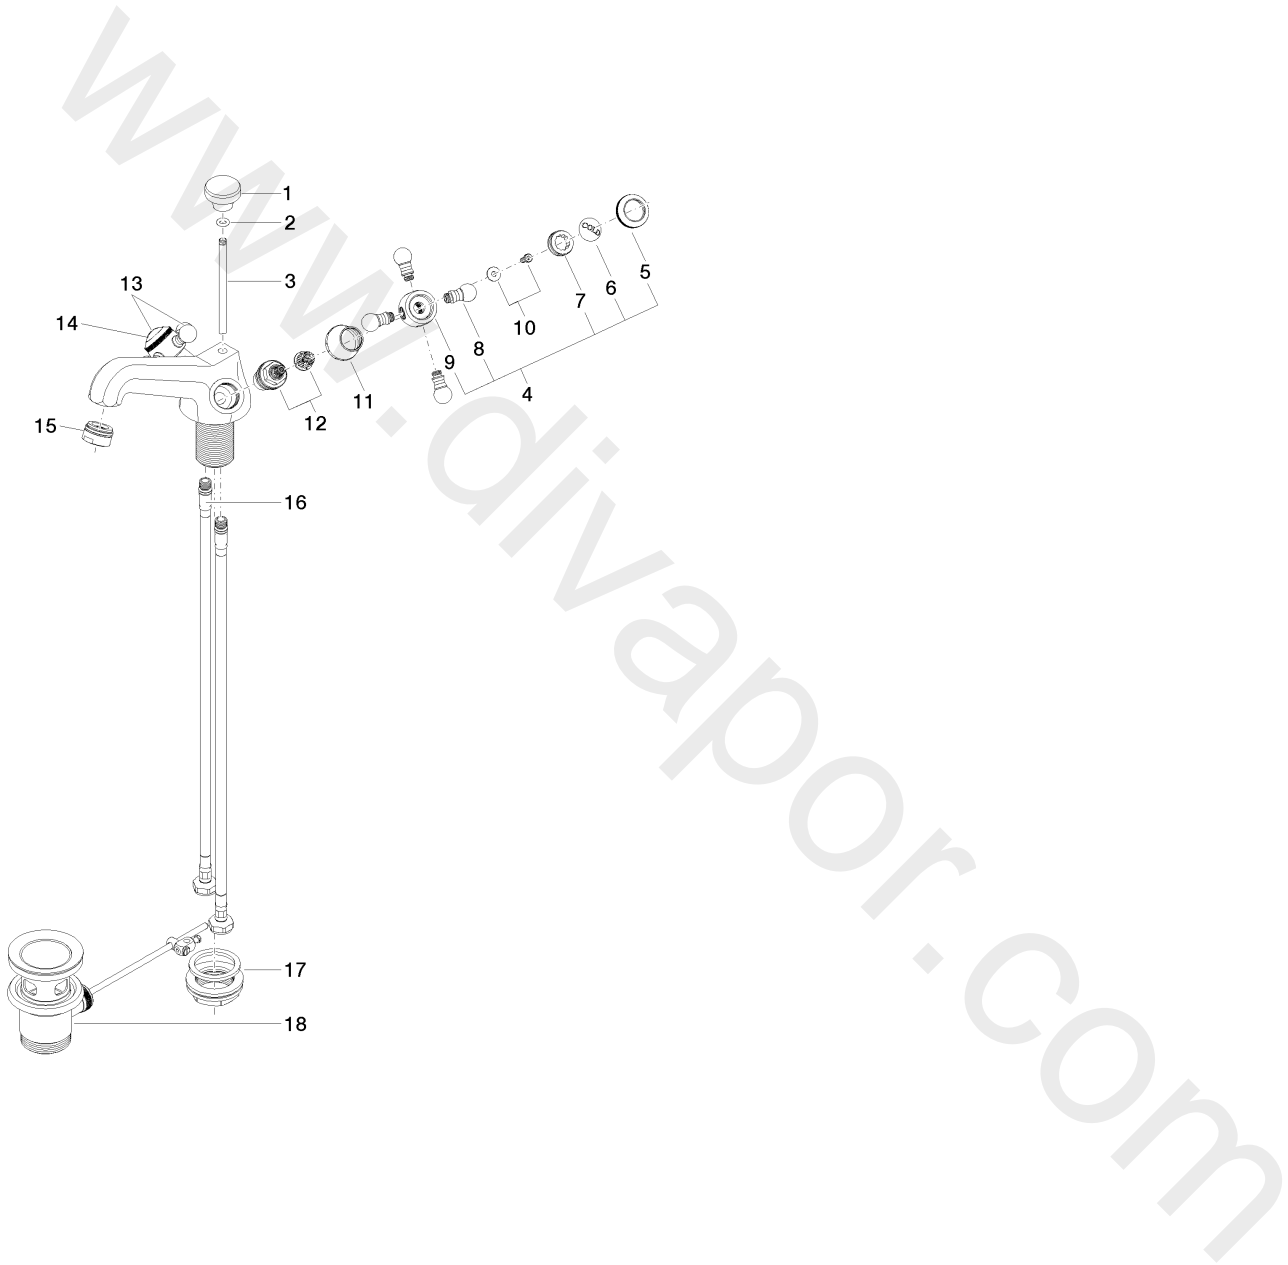

Washbasin - MADISON

Single-hole basin mixer with pop-up waste - Brushed Dark Platinum

Article number: 22 500 360-99

Date of manufacture from 9/1/2021

Washbasin - MADISON

Single-hole basin mixer with pop-up waste - Brushed Dark Platinum

Article number: 22 500 360-99

Date of manufacture from 9/1/2021

Spare parts list

Position	Quantity used	Item Number	Spare part	Delivery time
1	1	09 20 36 030-99	handle	30
2	1	09 14 10 062 90	seal	2
3	1	09 31 09 004-99	pull-rod	30
4	1	04 20 36 002 06-99	handle (cold)	30
5	2	09 20 36 005-99	handle	30
6	1	09 26 01 010 90	accessories	2
7	2	09 20 83 006 90	handle	2
8	8	09 20 36 004-99	handle	30
9	2	09 20 36 002-99	handle	30
10	2	04 30 30 029 00 90	fixing set	2
11	2	09 21 02 055-99	cover	30
12	2	90 90 03 151 00 90	top	2
13	1	04 20 36 002 07-99	handle (hot)	30
14	1	09 26 01 011 90	accessories	2
15	1	90 23 01 118 01-99	aerator	30
16	2	04 30 04 104 00 90	hose	2
17	1	04 23 10 009 01 90	fixing set	2
18	1	04 11 01 001 00-99	pop-up waste	30