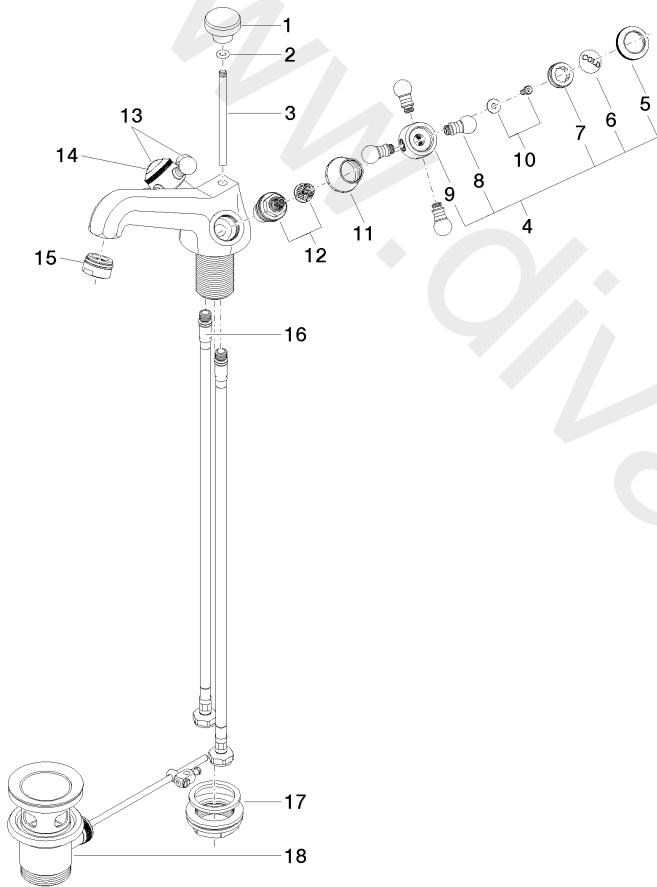

Washbasin - MADISON

Single-hole basin mixer with pop-up waste - Platinum

Article number: 22 500 360-08

Date of manufacture from 9/1/2021

Washbasin - MADISON

Single-hole basin mixer with pop-up waste - Platinum

Article number: 22 500 360-08

Date of manufacture from 9/1/2021

Spare parts list

Position	Quantity used	Item Number	Spare part	Delivery time
1	1	09 20 36 030-08	handle	20
2	1	09 14 10 062 90	seal	2
3	1	09 31 09 004-08	pull-rod	20
4	1	04 20 36 002 06-08	handle (cold)	20
5	2	09 20 36 005-08	handle	20
6	1	09 26 01 010 90	accessories	2
7	2	09 20 83 006 90	handle	2
8	8	09 20 36 004-08	handle	20
9	2	09 20 36 002-08	handle	20
10	2	04 30 30 029 00 90	fixing set	2
11	2	09 21 02 055-08	cover	20
12	2	90 90 03 151 00 90	top	2
13	1	04 20 36 002 07-08	handle (hot)	20
14	1	09 26 01 011 90	accessories	2
15	1	90 23 01 118 01-08	aerator	Not available anymore
16	2	04 30 04 104 00 90	hose	2
17	1	04 23 10 009 01 90	fixing set	2
18	1	04 11 01 001 00-08	pop-up waste	2