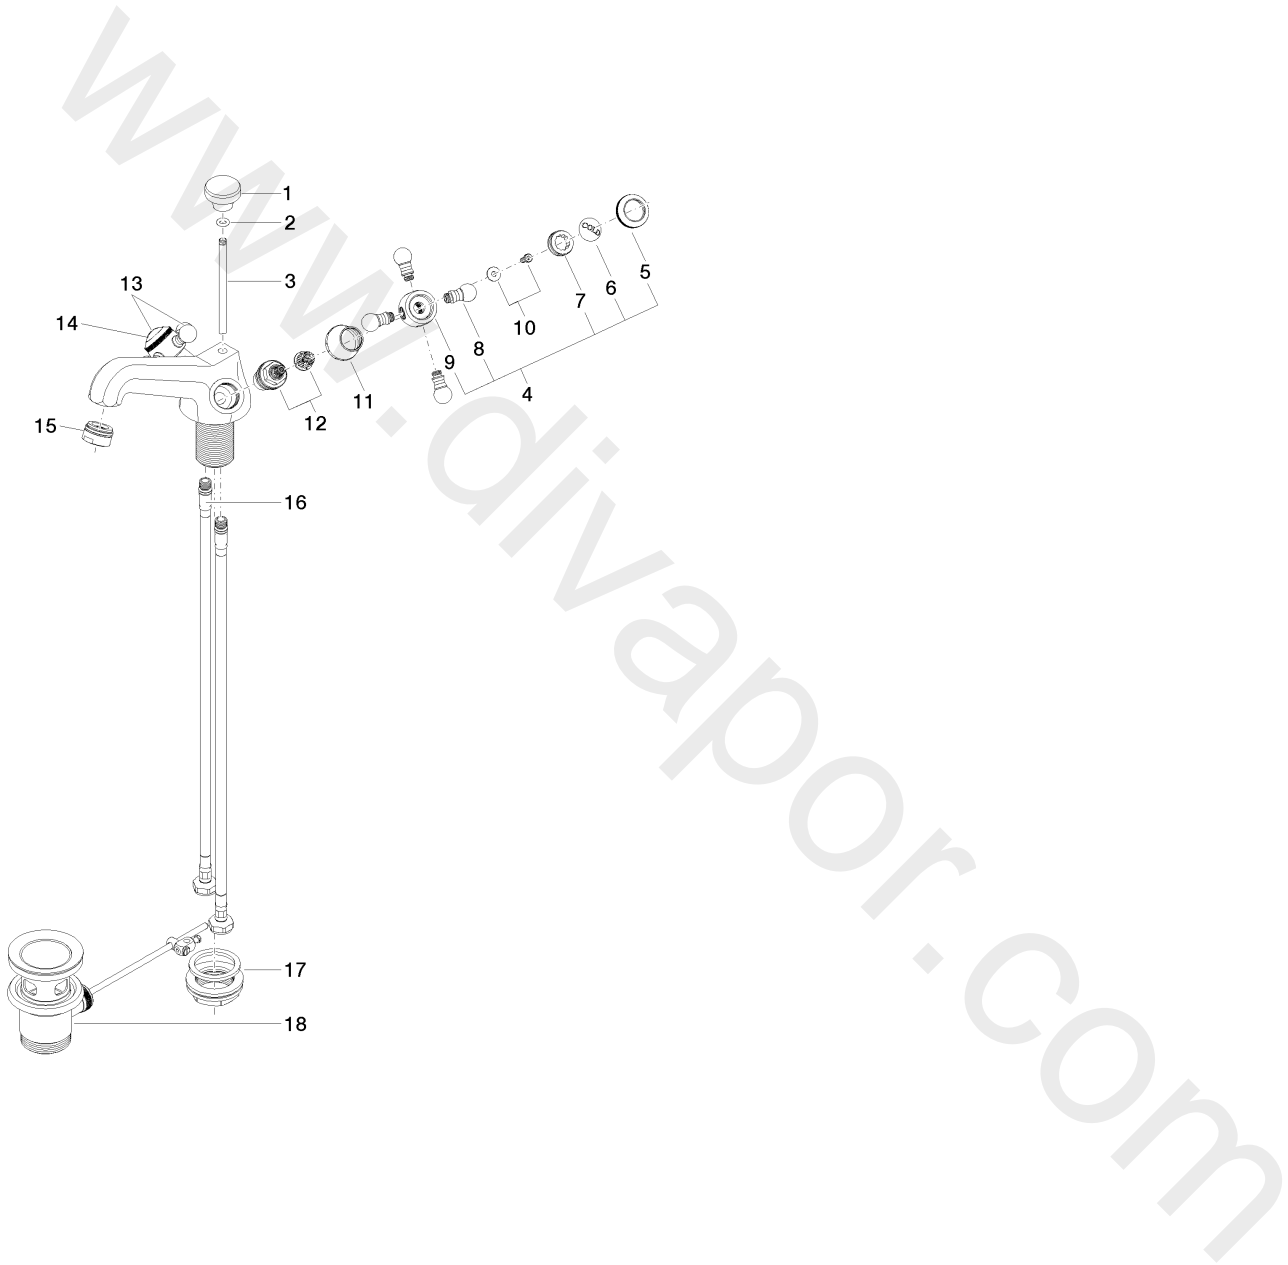

Washbasin - MADISON

Single-hole basin mixer with pop-up waste - Brushed Platinum

Article number: 22 500 360-06

Date of manufacture from 9/1/2021

Washbasin - MADISON

Single-hole basin mixer with pop-up waste - Brushed Platinum

Article number: 22 500 360-06

Date of manufacture from 9/1/2021

Spare parts list

Position	Quantity used	Item Number	Spare part	Delivery time
1	1	09 20 36 030-06	handle	10
2	1	09 14 10 062 90	seal	2
3	1	09 31 09 004-06	pull-rod	10
4	1	04 20 36 002 06-06	handle (cold)	10
5	2	09 20 36 005-06	handle	10
6	1	09 26 01 010 90	accessories	2
7	2	09 20 83 006 90	handle	2
8	8	09 20 36 004-06	handle	10
9	2	09 20 36 002-06	handle	10
10	2	04 30 30 029 00 90	fixing set	2
11	2	09 21 02 055-06	cover	10
12	2	90 90 03 151 00 90	top	2
13	1	04 20 36 002 07-06	handle (hot)	10
14	1	09 26 01 011 90	accessories	2
15	1	90 23 01 118 01-06	aerator	10
16	2	04 30 04 104 00 90	hose	2
17	1	04 23 10 009 01 90	fixing set	2
18	1	04 11 01 001 00-06	pop-up waste	2