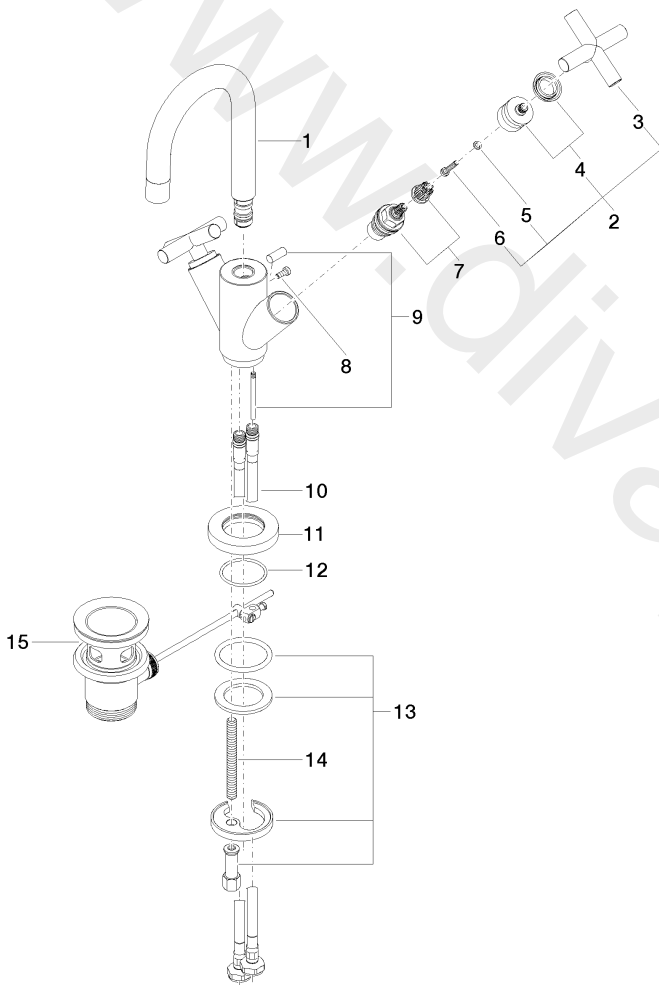

Washbasin - TARA

Single-hole basin mixer with pop-up waste - Brushed Dark Platinum

Article number: 22 302 892-99

Date of manufacture from 5/27/2021

Washbasin - TARA

Single-hole basin mixer with pop-up waste - Brushed Dark Platinum

Article number: 22 302 892-99

Date of manufacture from 5/27/2021

Spare parts list

| Position | Quantity used | Item Number | Spare part | Delivery time |
|----------|---------------|--------------------|--------------|---------------|
| 1 | 1 | 90 28 22 215 01-99 | spout | 30 |
| 2 | 2 | 04 20 89 010 00-99 | handle | 60 |
| 3 | 2 | 09 20 89 010-99 | handle | 30 |
| 4 | 2 | 90 12 12 007 00-99 | base | 30 |
| 5 | 2 | 09 30 11 029 90 | disc | 2 |
| 6 | 2 | 09 30 30 075 90 | screw | 2 |
| 7 | 2 | 90 90 03 151 00 90 | top | 2 |
| 8 | 1 | 09 30 30 054 90 | screw | 2 |
| 9 | 1 | 04 20 89 035 80-99 | pull-rod | 30 |
| 10 | 2 | 04 30 04 104 00 90 | hose | 2 |
| 11 | 1 | 09 28 10 132-99 | ring | 30 |
| 12 | 1 | 09 14 10 134 90 | seal | 2 |
| 13 | 1 | 04 30 11 038 00 90 | fixing set | 2 |
| 14 | 1 | 09 31 11 011 90 | pin | 2 |
| 15 | 1 | 04 11 01 001 00-99 | pop-up waste | 30 |