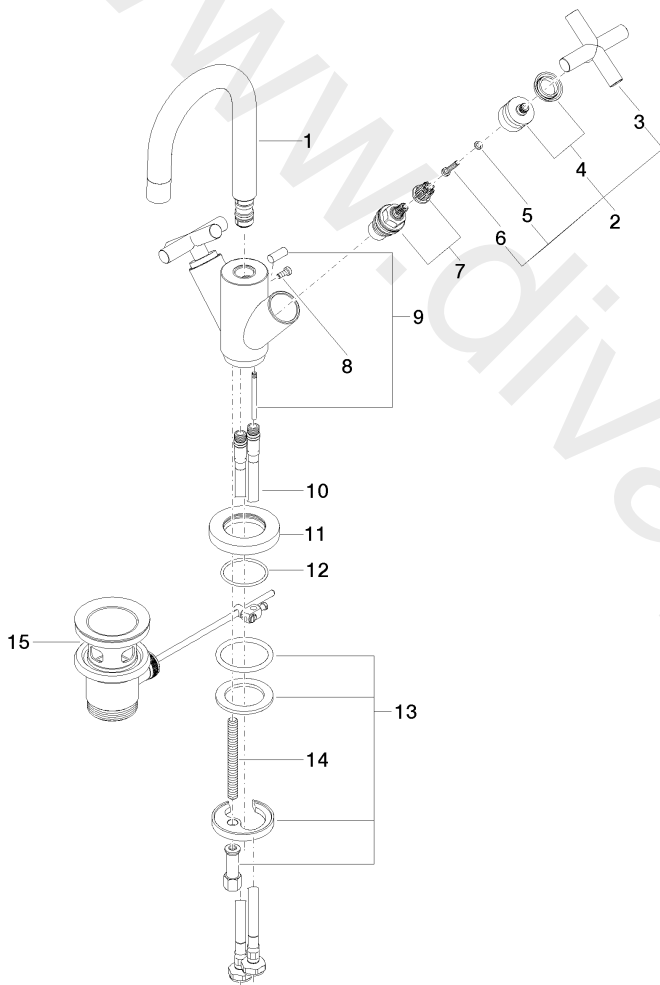

Washbasin - TARA

Single-hole basin mixer with pop-up waste - Matte Black

Article number: 22 302 892-33

Date of manufacture from 5/27/2021

Washbasin - TARA

Single-hole basin mixer with pop-up waste - Matte Black

Article number: 22 302 892-33

Date of manufacture from 5/27/2021

Spare parts list

Position	Quantity used	Item Number	Spare part	Delivery time
1	1	90 28 22 215 01-33	spout	Not available anymore
2	2	04 20 89 010 00-33	handle	60
3	2	09 20 89 010-33	handle	30
4	2	90 12 12 007 00-33	base	30
5	2	09 30 11 029 90	disc	2
6	2	09 30 30 075 90	screw	2
7	2	90 90 03 151 00 90	top	2
8	1	09 30 30 054 90	screw	2
9	1	04 20 89 035 80-33	pull-rod	30
10	2	04 30 04 104 00 90	hose	2
11	1	09 28 10 132-33	ring	30
12	1	09 14 10 134 90	seal	2
13	1	04 30 11 038 00 90	fixing set	2
14	1	09 31 11 011 90	pin	2
15	1	04 11 01 001 00-33	pop-up waste	30