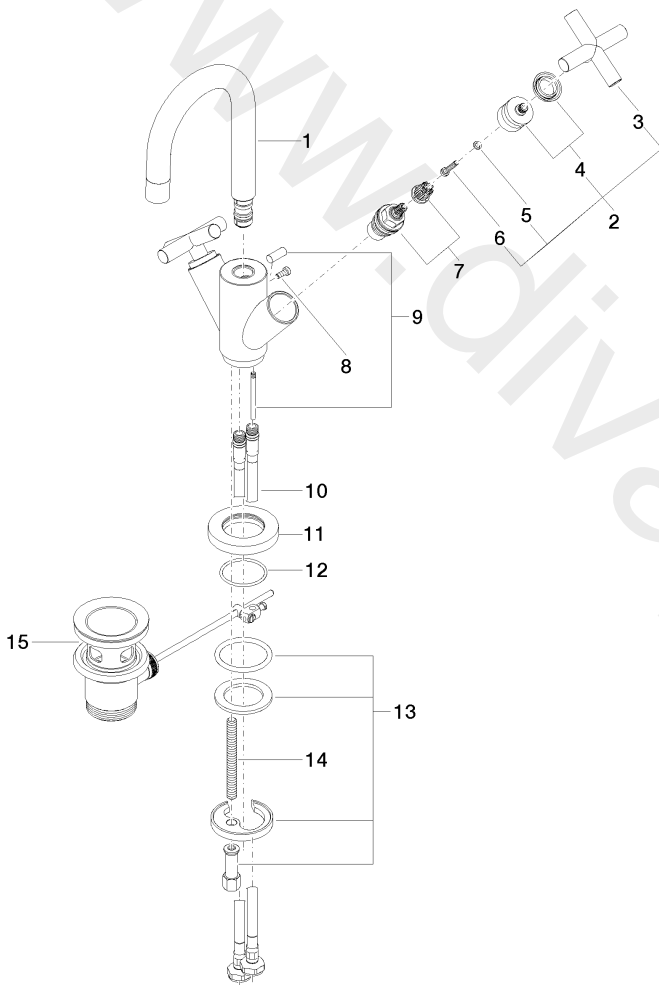

Washbasin - TARA

Single-hole basin mixer with pop-up waste - Matte White

Article number: 22 302 892-10

Date of manufacture from 5/27/2021

Washbasin - TARA

Single-hole basin mixer with pop-up waste - Matte White

Article number: 22 302 892-10

Date of manufacture from 5/27/2021

Spare parts list

Position	Quantity used	Item Number	Spare part	Delivery time
1	1	90 28 22 215 01-10	spout	40
2	2	04 20 89 010 00-10	handle	60
3	2	09 20 89 010-10	handle	40
4	2	90 12 12 007 00-10	base	40
5	2	09 30 11 029 90	disc	2
6	2	09 30 30 075 90	screw	2
7	2	90 90 03 151 00 90	top	2
8	1	09 30 30 054 90	screw	2
9	1	04 20 89 035 80-10	pull-rod	40
10	2	04 30 04 104 00 90	hose	2
11	1	09 28 10 132-10	ring	40
12	1	09 14 10 134 90	seal	2
13	1	04 30 11 038 00 90	fixing set	2
14	1	09 31 11 011 90	pin	2
15	1	04 11 01 001 00-10	pop-up waste	40