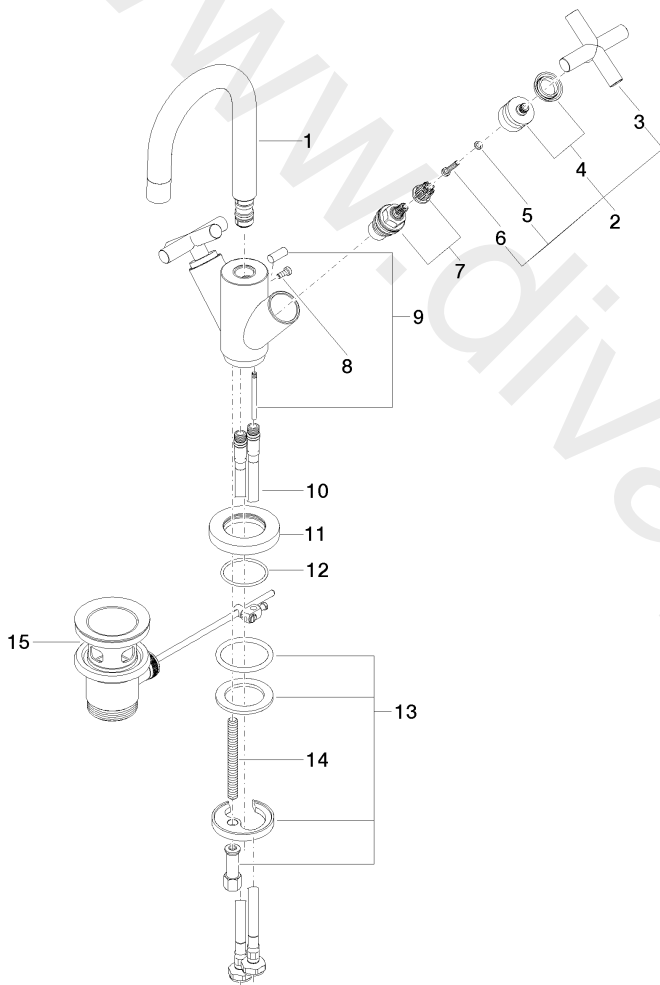

Washbasin - TARA

Single-hole basin mixer with pop-up waste - Platinum

Article number: 22 302 892-08

Date of manufacture from 5/27/2021

Washbasin - TARA

Single-hole basin mixer with pop-up waste - Platinum

Article number: 22 302 892-08

Date of manufacture from 5/27/2021

Spare parts list

Position	Quantity used	Item Number	Spare part	Delivery time
1	1	90 28 22 215 01-08	spout	Not available anymore
2	2	04 20 89 010 00-08	handle	60
3	2	09 20 89 010-08	handle	20
4	2	90 12 12 007 00-08	base	20
5	2	09 30 11 029 90	disc	2
6	2	09 30 30 075 90	screw	2
7	2	90 90 03 151 00 90	top	2
8	1	09 30 30 054 90	screw	2
9	1	04 20 89 035 80-08	pull-rod	20
10	2	04 30 04 104 00 90	hose	2
11	1	09 28 10 132-08	ring	20
12	1	09 14 10 134 90	seal	2
13	1	04 30 11 038 00 90	fixing set	2
14	1	09 31 11 011 90	pin	2
15	1	04 11 01 001 00-08	pop-up waste	2