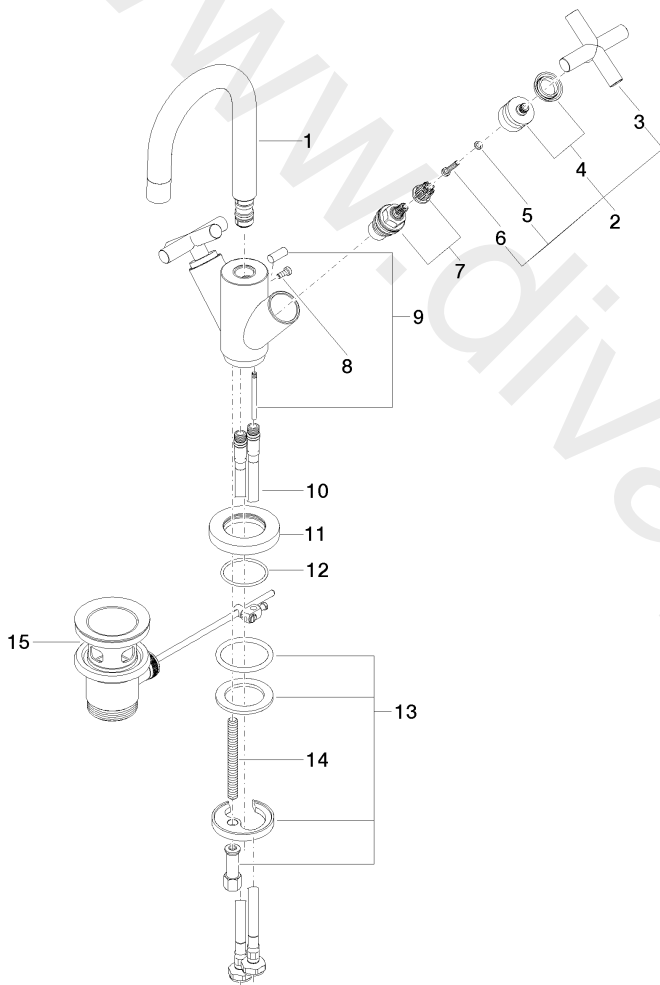

Washbasin - TARA

Single-hole basin mixer with pop-up waste - Brushed Platinum

Article number: 22 302 892-06

Date of manufacture from 5/27/2021

Washbasin - TARA

Single-hole basin mixer with pop-up waste - Brushed Platinum

Article number: 22 302 892-06

Date of manufacture from 5/27/2021

Spare parts list

Position	Quantity used	Item Number	Spare part	Delivery time
1	1	90 28 22 215 01-06	spout	Not available anymore
2	2	04 20 89 010 00-06	handle	60
3	2	09 20 89 010-06	handle	10
4	2	90 12 12 007 00-06	base	10
5	2	09 30 11 029 90	disc	2
6	2	09 30 30 075 90	screw	2
7	2	90 90 03 151 00 90	top	2
8	1	09 30 30 054 90	screw	2
9	1	04 20 89 035 80-06	pull-rod	10
10	2	04 30 04 104 00 90	hose	2
11	1	09 28 10 132-06	ring	10
12	1	09 14 10 134 90	seal	2
13	1	04 30 11 038 00 90	fixing set	2
14	1	09 31 11 011 90	pin	2
15	1	04 11 01 001 00-06	pop-up waste	2