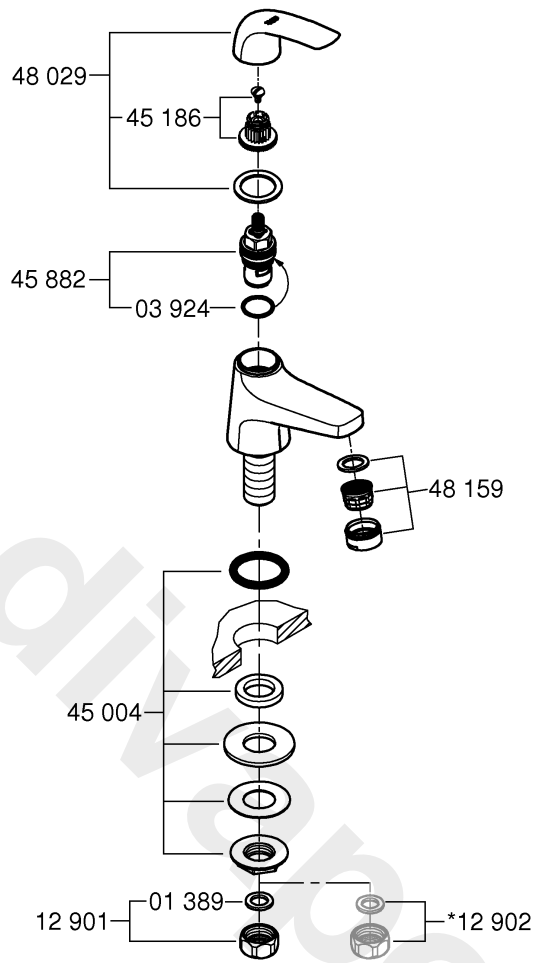

StartCurve

DESIGN + ENGINEERING
GROHE GERMANY

99.0704.031/ÄM 237973/02.17

www.grohe.com

Pure Freude an Wasser

20 576

*

=