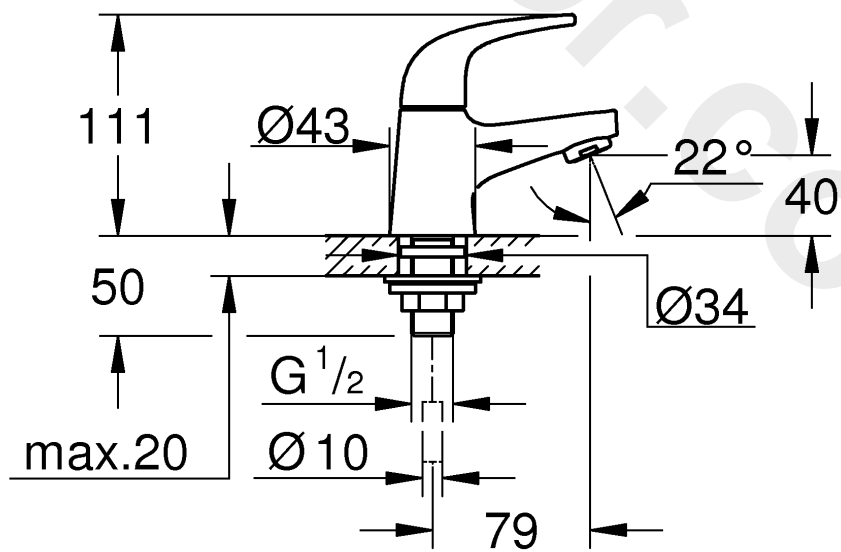

StartCurve

DESIGN + ENGINEERING
GROHE GERMANY

99.0704.031/ÄM 237973/02.17

www.grohe.com

Pure Freude an Wasser

20 576

*

=