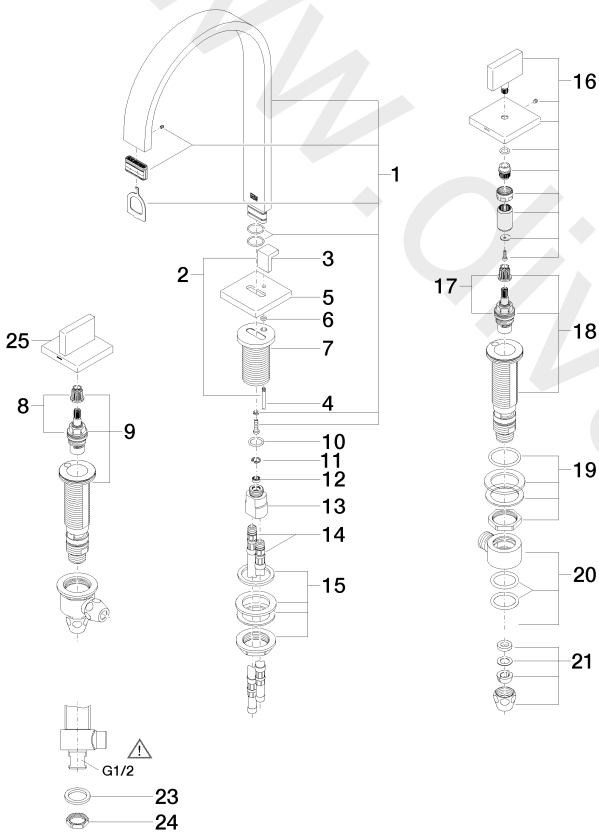

Washbasin - MEM

Three-hole basin mixer with pop-up waste - Platinum

Article number: 20 715 782-08

Date of manufacture from 3/10/2014

22 — AtlasSpencer 04.11.01.001.001

Washbasin - MEM

Three-hole basin mixer with pop-up waste - Platinum

Article number: 20 715 782-08

Date of manufacture from 3/10/2014

Spare parts list

Position	Quantity used	Item Number	Spare part	Delivery time
1	1	90 28 22 155 00-08	spout	Not available anymore
2	1	04 20 78 030 80-08	pull-rod	20
3	1	09 20 78 030-08	handle	20
4	1	09 31 09 080-08	pull-rod	20
5	1	09 27 78 032-08	rosette	20
6	1	09 14 10 166 90	seal	2
7	1	09 11 10 054 10 90	connection	2
8	1	90 90 03 152 00 90	top	2
9	1	04 17 11 058 52 90	side panel	2
10	1	09 14 10 130 90	seal	2
11	1	09 16 01 016 90	ring	2
12	1	09 23 01 052 90	flow reducer	2
13	1	09 11 10 055 10 90	connection	2
14	2	04 30 04 016 00 90	hose	60
15	1	04 23 10 009 01 90	fixing set	2
16	1	90 20 78 002 04-08	handle (cold)	20
17	1	90 90 03 153 00 90	top	2
18	1	04 17 11 058 53 90	side panel	2
19	2	04 23 10 032 78 90	fixing set	2
20	2	04 17 11 023 10 90	distributor	2
21	4	04 23 30 040 00-08	threaded connector	20
22	1	04 11 01 001 00-08	pop-up waste	2
23	2	09 30 11 059 90	disc	2
24	2	09 23 10 012 90	nut	2
25	1	90 20 78 002 05-08	handle (hot)	20