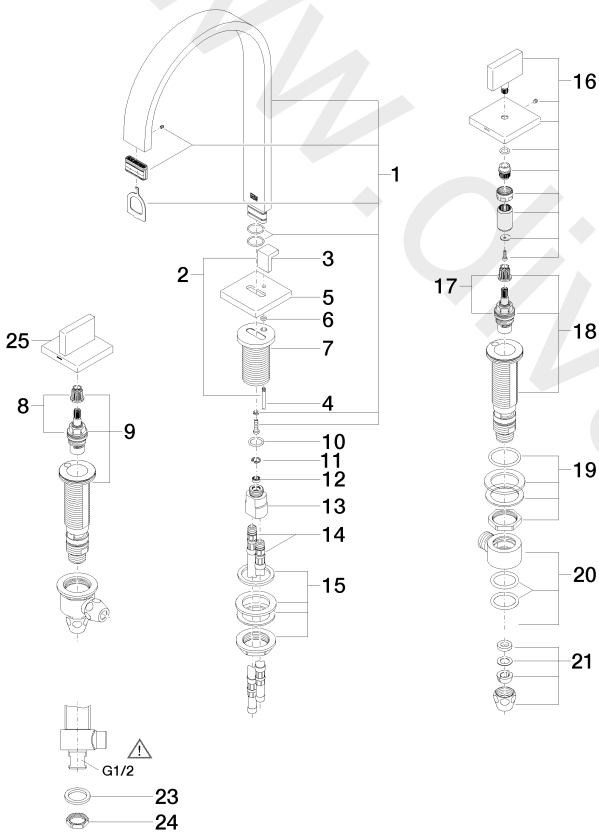

Washbasin - MEM

Three-hole basin mixer with pop-up waste - Brushed Platinum

Article number: 20 715 782-06

Date of manufacture from 3/10/2014

22 — AtlasSpencer 04.11.01.001.06.01

Washbasin - MEM

Three-hole basin mixer with pop-up waste - Brushed Platinum

Article number: 20 715 782-06

Date of manufacture from 3/10/2014

Spare parts list

Position	Quantity used	Item Number	Spare part	Delivery time
1	1	90 28 22 155 00-06	spout	10
2	1	04 20 78 030 80-06	pull-rod	10
3	1	09 20 78 030-06	handle	10
4	1	09 31 09 080-06	pull-rod	10
5	1	09 27 78 032-06	rosette	10
6	1	09 14 10 166 90	seal	2
7	1	09 11 10 054 10 90	connection	2
8	1	90 90 03 152 00 90	top	2
9	1	04 17 11 058 52 90	side panel	2
10	1	09 14 10 130 90	seal	2
11	1	09 16 01 016 90	ring	2
12	1	09 23 01 052 90	flow reducer	2
13	1	09 11 10 055 10 90	connection	2
14	2	04 30 04 016 00 90	hose	60
15	1	04 23 10 009 01 90	fixing set	2
16	1	90 20 78 002 04-06	handle (cold)	10
17	1	90 90 03 153 00 90	top	2
18	1	04 17 11 058 53 90	side panel	2
19	2	04 23 10 032 78 90	fixing set	2
20	2	04 17 11 023 10 90	distributor	2
21	4	04 23 30 040 00-06	threaded connector	10
22	1	04 11 01 001 00-06	pop-up waste	2
23	2	09 30 11 059 90	disc	2
24	2	09 23 10 012 90	nut	2
25	1	90 20 78 002 05-06	handle (hot)	10