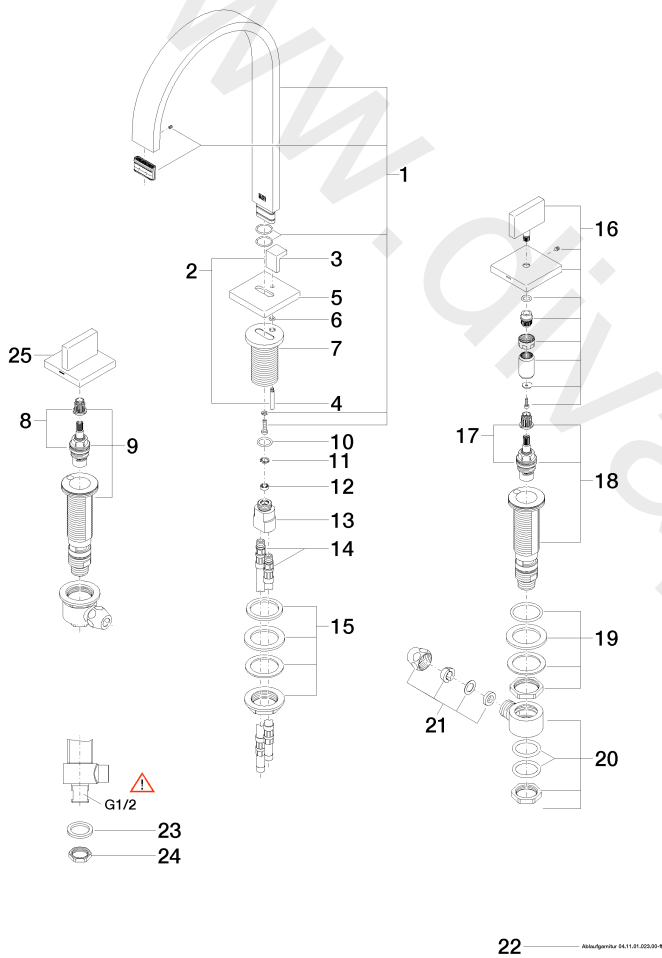

Sink - MEM

Three-hole lavatory mixer with drain - Chrome

Article number: 20 715 782-00 0010

Date of manufacture from 3/10/2014

## Sink - MEM

Three-hole lavatory mixer with drain - Chrome

Article number: 20 715 782-00 0010

Date of manufacture from 3/10/2014

## Spare parts list

Position	Number of units	Item Number	Spare part	Lead time
1	1	90 28 22 155 02-00	spout	10
2	1	04 20 78 030 80-00	pull-rod	10
3	1	09 20 78 030-00	handle	10
4	1	09 31 09 080-00	pull-rod	10
5	1	09 27 78 032-00	rosette	10
6	1	09 14 10 166 90	seal	2
7	1	09 11 10 054 10 90	connection	2
8	1	90 90 03 152 00 90	top	2
9	1	04 17 11 058 52 90	side panel	2
10	1	09 14 10 130 90	seal	2
11	1	09 16 01 016 90	ring	2
12	1	09 23 01 033 90	flow reducer	2
13	1	09 11 10 055 10 90	connection	2
14	1	04 30 04 016 00 90	hose	60
15	1	04 23 10 009 01 90	fixing set	2
16	1	90 20 78 002 04-00	handle ( cold )	10
17	1	90 90 03 153 00 90	top	2
18	1	04 17 11 058 53 90	side panel	2
19	1	04 23 10 032 78 90	fixing set	2
20	1	04 17 11 023 10 90	distributor	2
21	1	04 23 30 040 00-00	threaded connector	10
22	1	04 11 01 023 00-00	Drain US 1 1/4" - Chrome	2
23	2	09 30 11 059 90	disc	2
24	2	09 23 10 012 90	nut	2
25	1	90 20 78 002 05-00	handle ( hot )	10