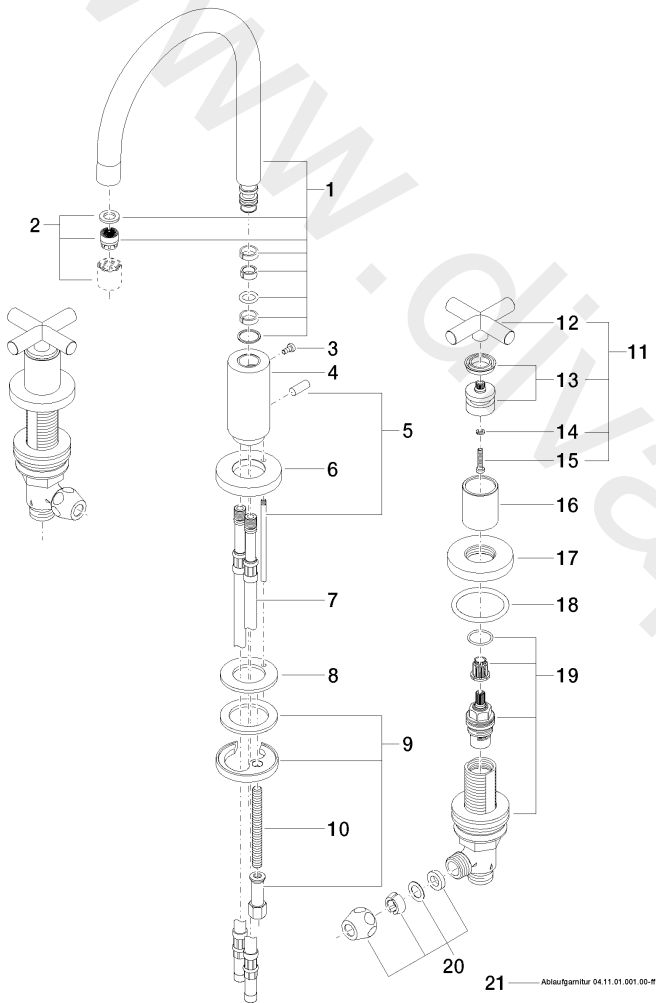

Washbasin - TARA

Three-hole basin mixer with pop-up waste - Brushed Dark Platinum

Article number: 20 713 892-99

Date of manufacture from 6/30/2009

Washbasin - TARA

Three-hole basin mixer with pop-up waste - Brushed Dark Platinum

Article number: 20 713 892-99

Date of manufacture from 6/30/2009

Spare parts list

| Position | Quantity used | Item Number | Spare part | Delivery time |
|----------|---------------|--------------------|--------------------|---------------|
| 1 | 1 | 90 28 22 213 01-99 | spout | 30 |
| 2 | 1 | 90 23 01 028 03-99 | aerator | 30 |
| 3 | 1 | 09 30 30 057 90 | screw | 2 |
| 4 | 1 | 09 11 10 087 10-99 | connection | 30 |
| 5 | 1 | 04 20 89 030 80-99 | pull-rod | 30 |
| 6 | 1 | 09 28 10 133-99 | ring | 30 |
| 7 | 2 | 04 30 04 019 00 90 | hose | 2 |
| 8 | 1 | 09 14 05 047 90 | seal | 2 |
| 9 | 1 | 04 30 11 038 00 90 | fixing set | 2 |
| 10 | 1 | 09 31 11 011 90 | pin | 2 |
| 11 | 2 | 04 20 89 010 00-99 | handle | 60 |
| 12 | 2 | 09 20 89 010-99 | handle | 30 |
| 13 | 2 | 90 12 12 007 00-99 | base | 30 |
| 14 | 2 | 09 30 11 029 90 | disc | 2 |
| 15 | 2 | 09 30 30 075 90 | screw | 2 |
| 16 | 2 | 09 21 02 140-99 | sleeve | 30 |
| 17 | 2 | 09 27 89 105-99 | rosette | 30 |
| 18 | 2 | 09 14 10 043 90 | seal | 2 |
| 19 | 2 | 90 17 11 040 51 90 | side panel | 2 |
| 20 | 4 | 04 23 30 040 00-99 | threaded connector | 30 |
| 21 | 1 | 04 11 01 001 00-99 | pop-up waste | 30 |