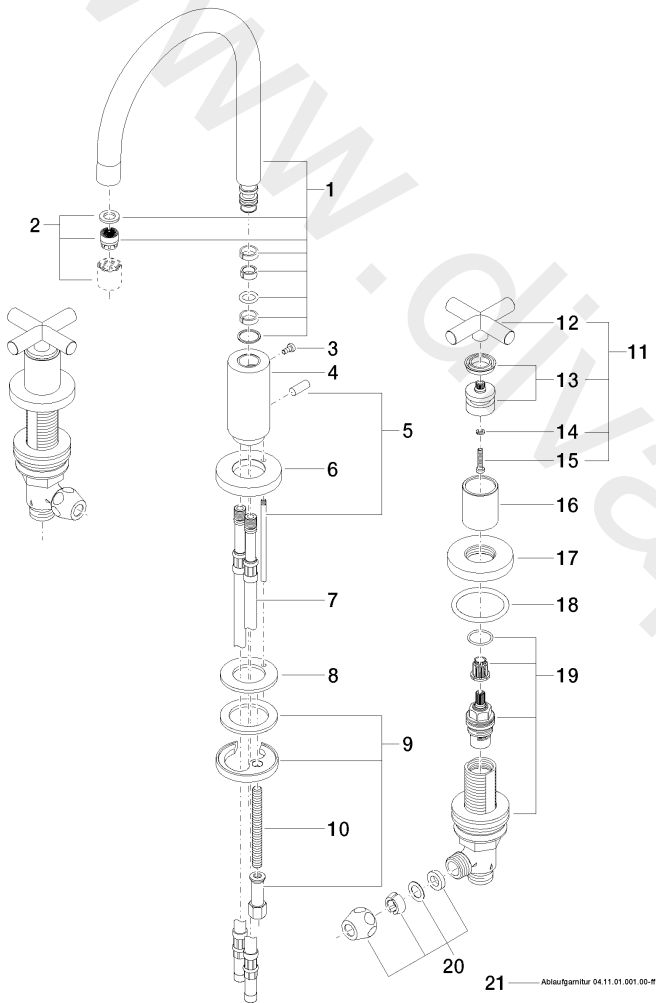

Washbasin - TARA

Three-hole basin mixer with pop-up waste - Platinum

Article number: 20 713 892-08

Date of manufacture from 6/30/2009

Washbasin - TARA

Three-hole basin mixer with pop-up waste - Platinum

Article number: 20 713 892-08

Date of manufacture from 6/30/2009

Spare parts list

Position	Quantity used	Item Number	Spare part	Delivery time
1	1	90 28 22 213 01-08	spout	20
2	1	90 23 01 028 03-08	aerator	20
3	1	09 30 30 057 90	screw	2
4	1	09 11 10 087 10-08	connection	20
5	1	04 20 89 030 80-08	pull-rod	20
6	1	09 28 10 133-08	ring	20
7	2	04 30 04 019 00 90	hose	2
8	1	09 14 05 047 90	seal	2
9	1	04 30 11 038 00 90	fixing set	2
10	1	09 31 11 011 90	pin	2
11	2	04 20 89 010 00-08	handle	60
12	2	09 20 89 010-08	handle	20
13	2	90 12 12 007 00-08	base	20
14	2	09 30 11 029 90	disc	2
15	2	09 30 30 075 90	screw	2
16	2	09 21 02 140-08	sleeve	20
17	2	09 27 89 105-08	rosette	20
18	2	09 14 10 043 90	seal	2
19	2	90 17 11 040 51 90	side panel	2
20	4	04 23 30 040 00-08	threaded connector	20
21	1	04 11 01 001 00-08	pop-up waste	2