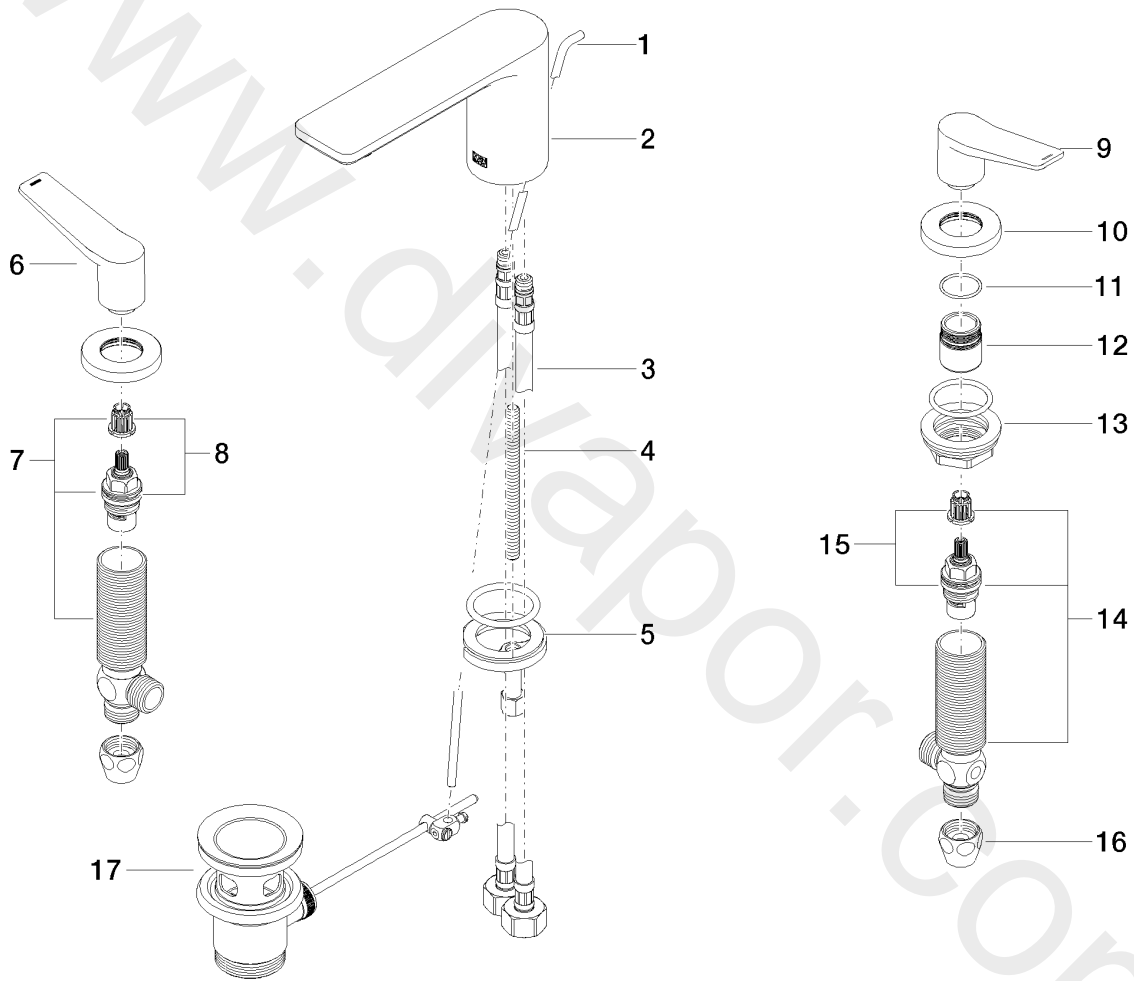

Washbasin - LISSÉ

Three-hole basin mixer with pop-up waste - Brushed Platinum

Article number: 20 713 845-06

Date of manufacture from 3/9/2016

Washbasin - LISSÉ

Three-hole basin mixer with pop-up waste - Brushed Platinum

Article number: 20 713 845-06

Date of manufacture from 3/9/2016

Spare parts list

Position	Quantity used	Item Number	Spare part	Delivery time
1	1	09 31 09 120-06	pull-rod	10
2	1	90 11 84 013 00-06	spout	10
3	2	04 30 04 019 00 90	hose	2
4	1	09 31 11 012 90	pin	2
5	1	04 30 11 038 75 90	fixing set	2
6	1	09 20 84 025-06	handle (hot)	10
7	1	04 17 11 055 51 90	side panel	2
8	1	90 90 03 151 00 90	top	2
9	1	09 20 84 024-06	handle (cold)	10
10	2	09 27 84 023-06	rosette	10
11	2	09 14 10 098 90	seal	2
12	2	09 18 40 206 90	ring	2
13	2	04 23 10 032 78 90	fixing set	2
14	1	04 17 11 055 50 90	side panel	2
15	1	90 90 03 150 00 90	top	2
16	2	04 23 30 040 00-06	threaded connector	10
17	1	04 11 01 001 00-06	pop-up waste	2