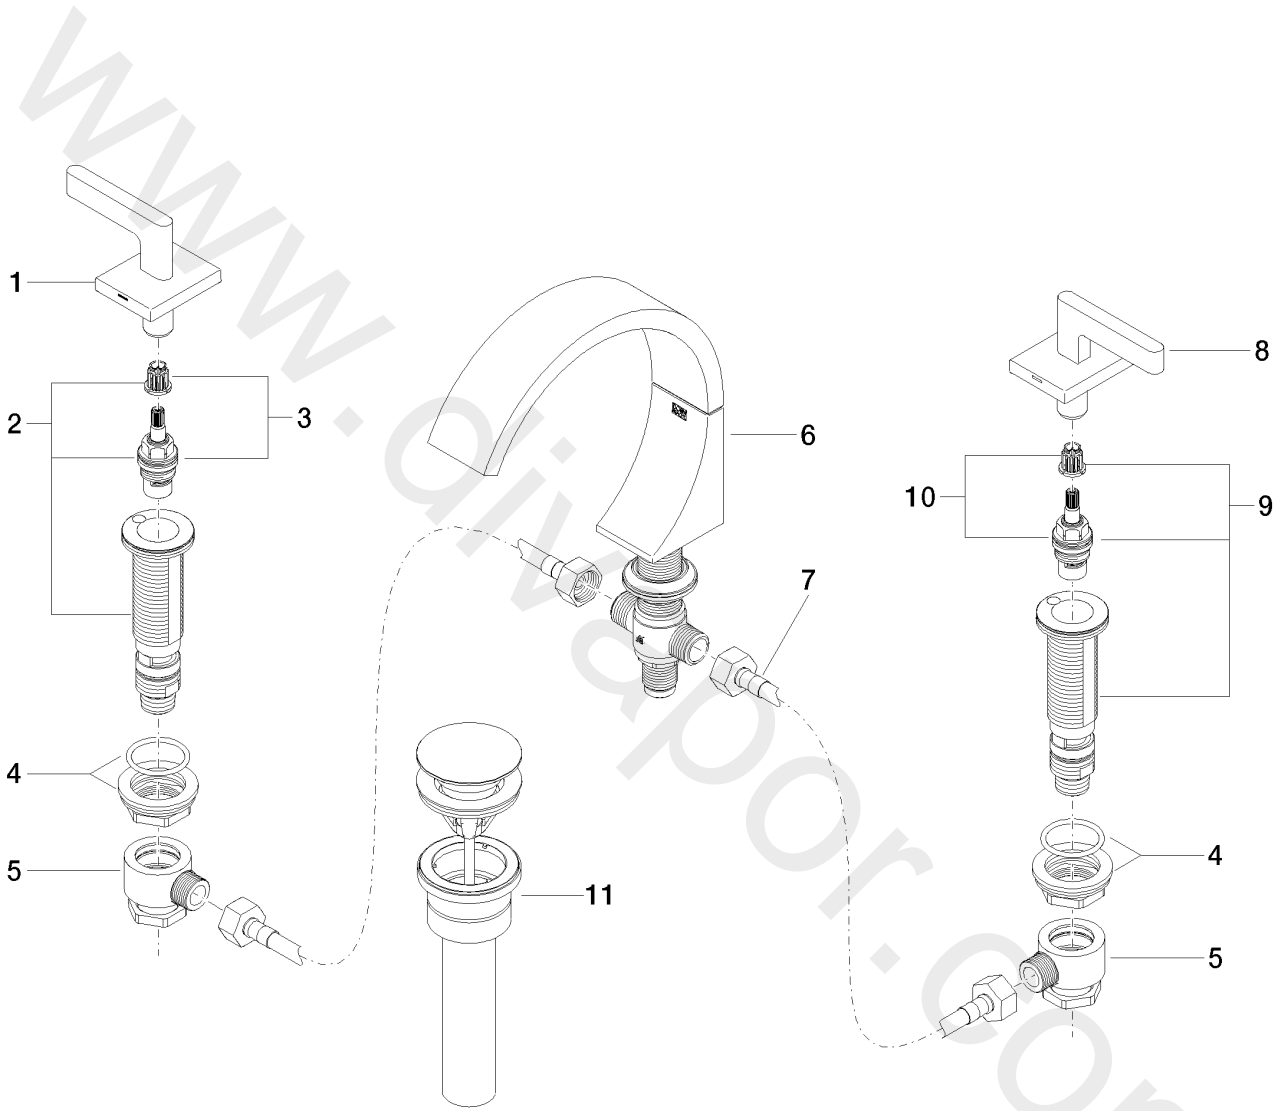

Sink - CYO

Three-hole lavatory mixer with drain - Chrome

Article number: 20 713 821-00 0010

Sink - CYO

Three-hole lavatory mixer with drain - Chrome

Article number: 20 713 821-00 0010

Spare parts list

Position	Number of units	Item Number	Spare part	Lead time
1	1	90 20 70 057 02-00	handle (hot)	10
2	1	04 17 11 058 53 90	side panel	2
3	1	90 90 03 153 00 90	top	2
4	2	04 23 10 032 78 90	fixing set	2
5	2	04 17 11 023 10 90	distributor	2
6	1	13 717 811-00	Lavatory spout, deck-mounted without drain - Chrome	10
7	2	04 30 04 096 00 90	hose	2
8	1	90 20 70 057 03-00	handle (cold)	10
9	1	04 17 11 058 52 90	side panel	2
10	1	90 90 03 152 00 90	top	2
11	1	10 125 970-00 0010	Umbrella drain 1 1/4" - Chrome	2