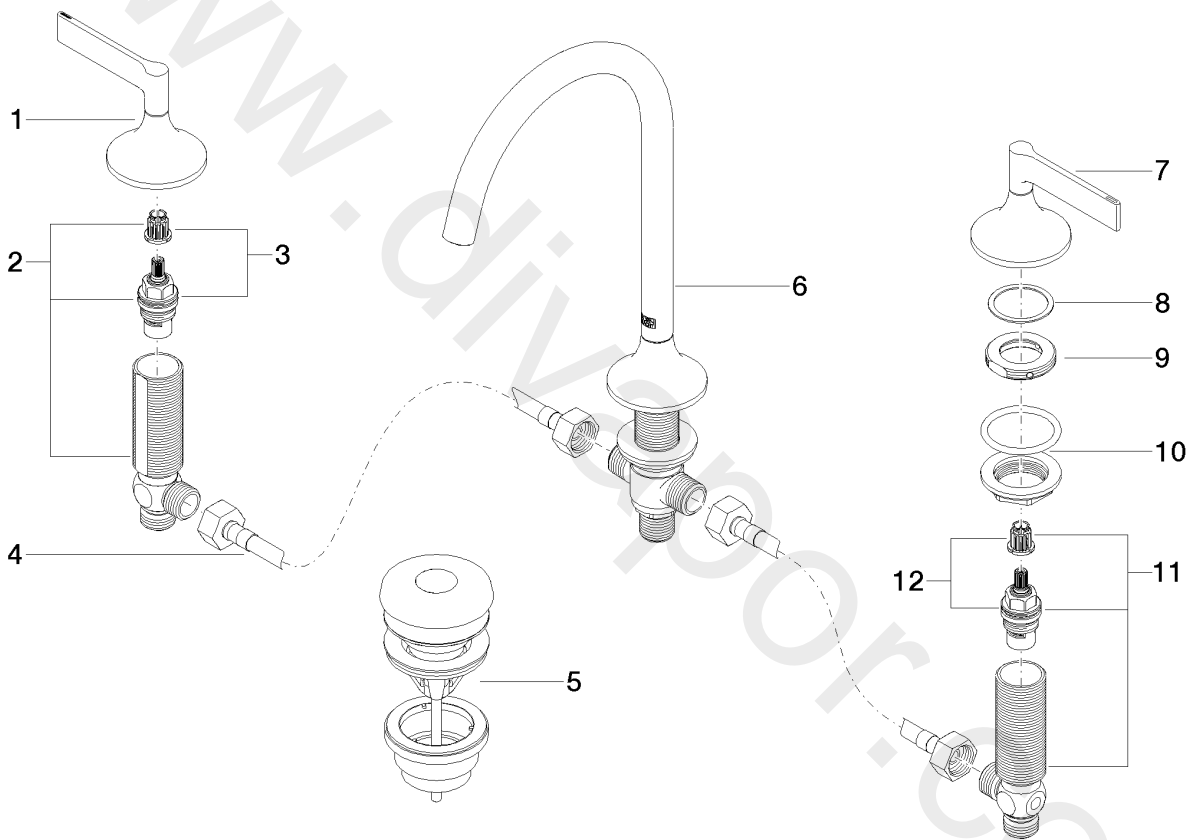

Washbasin - VAIA

Three-hole basin mixer with pop-up waste - Brushed Dark Platinum

Article number: 20 713 819-99

Date of manufacture from 3/13/2017

Washbasin - VAIA

Three-hole basin mixer with pop-up waste - Brushed Dark Platinum

Article number: 20 713 819-99

Date of manufacture from 3/13/2017

Spare parts list

Position	Quantity used	Item Number	Spare part	Delivery time
1	1	90 20 80 013 00-99	handle (hot)	30
2	1	04 17 11 055 51 90	side panel	2
3	1	90 90 03 151 00 90	top	2
4	1	04 30 04 096 00 90	hose	2
5	1	10 125 970-99	Basin Waste with push fastening 1 1/4" - Brushed Dark Platinum	2
6	1	13 716 809-99	Deck-mounted basin spout without pop-up waste - Brushed Dark Platinum	30
7	1	90 20 80 012 00-99	handle (cold)	30
8	2	09 28 10 003 90	ring	2
9	2	09 24 01 028 90	ring	2
10	2	04 23 10 032 46 90	fixing set	2
11	1	04 17 11 055 50 90	side panel	2
12	1	90 90 03 150 00 90	top	2