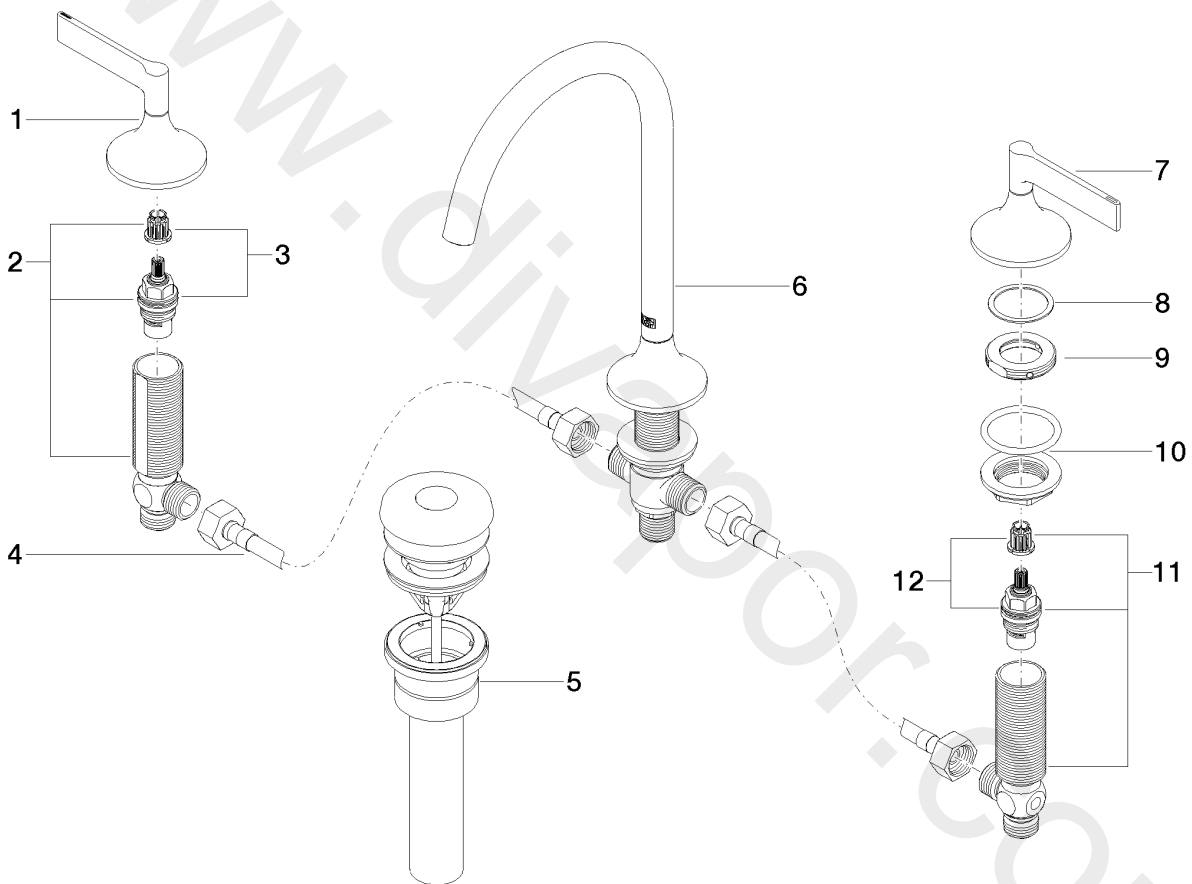

Sink - VAIA

Three-hole lavatory mixer with drain - Chrome

Article number: 20 713 819-00 0010

Date of manufacture from 3/13/2017

Sink - VAIA

Three-hole lavatory mixer with drain - Chrome

Article number: 20 713 819-00 0010

Date of manufacture from 3/13/2017

Spare parts list

Position	Number of units	Item Number	Spare part	Lead time
1	1	90 20 80 013 00-00	handle (hot)	10
2	1	04 17 11 055 51 90	side panel	2
3	1	90 90 03 151 00 90	top	2
4	1	04 30 04 096 00 90	hose	2
5	1	10 125 970-00 0010	Umbrella drain 1 1/4" - Chrome	2
6	1	13 716 809-00 0010	Lavatory spout, deck-mounted without drain - Chrome	10
7	1	90 20 80 012 00-00	handle (cold)	10
8	2	09 28 10 003 90	ring	2
9	2	09 24 01 028 90	ring	2
10	2	04 23 10 032 46 90	fixing set	2
11	1	04 17 11 055 50 90	side panel	2
12	1	90 90 03 150 00 90	top	2