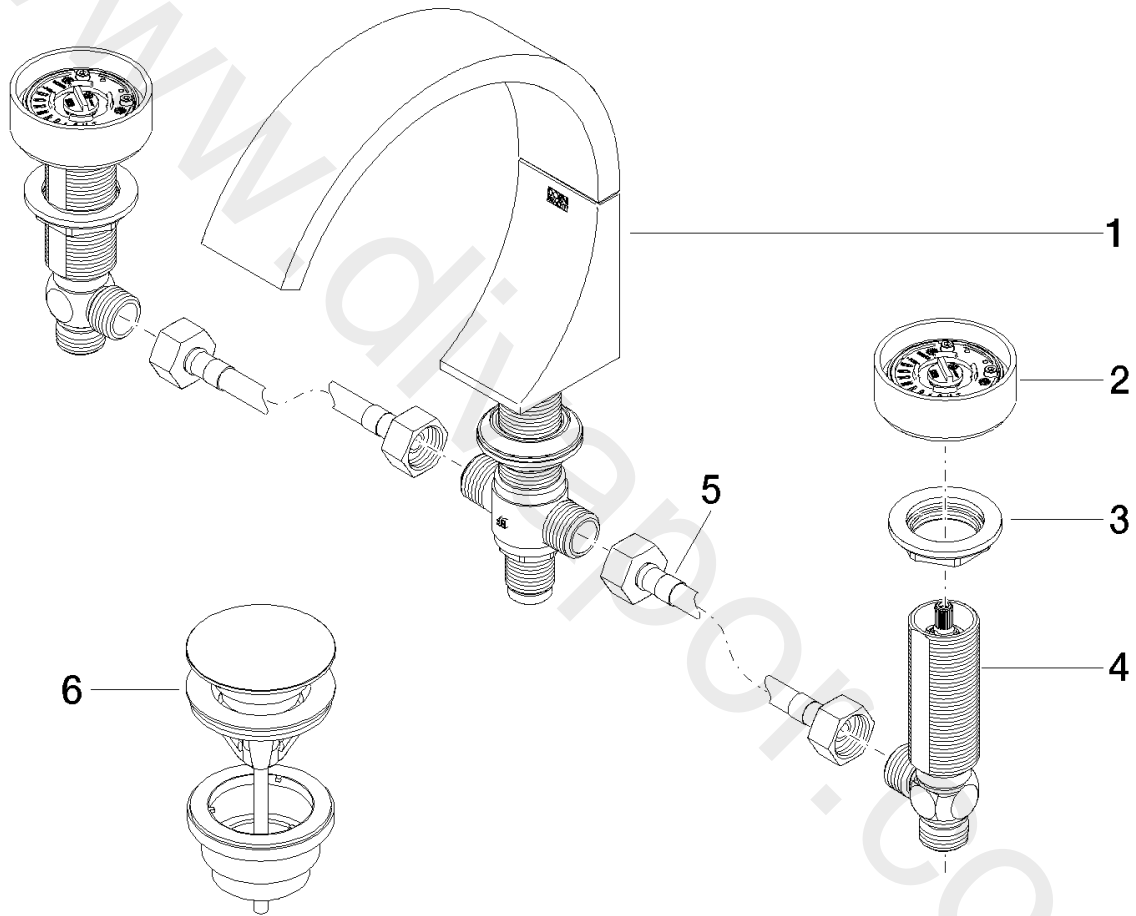

Washbasin - CYO

Three-hole basin mixer with pop-up waste - Brushed Dark Platinum

Article number: 20 713 811-99

Washbasin - CYO

Three-hole basin mixer with pop-up waste - Brushed Dark Platinum

Article number: 20 713 811-99

Spare parts list

Position	Quantity used	Item Number	Spare part	Delivery time
1	1	13 717 811-99	Deck-mounted basin spout without pop-up waste - Brushed Dark Platinum	30
2	2	90 18 40 290 00-99	handle	30
3	2	04 30 11 038 67 90	fixing set	2
4	2	04 17 11 055 61 90	side panel	2
5	2	04 30 04 096 00 90	hose	2
6	1	10 125 970-99	Basin Waste with push fastening 1 1/4" - Brushed Dark Platinum	2