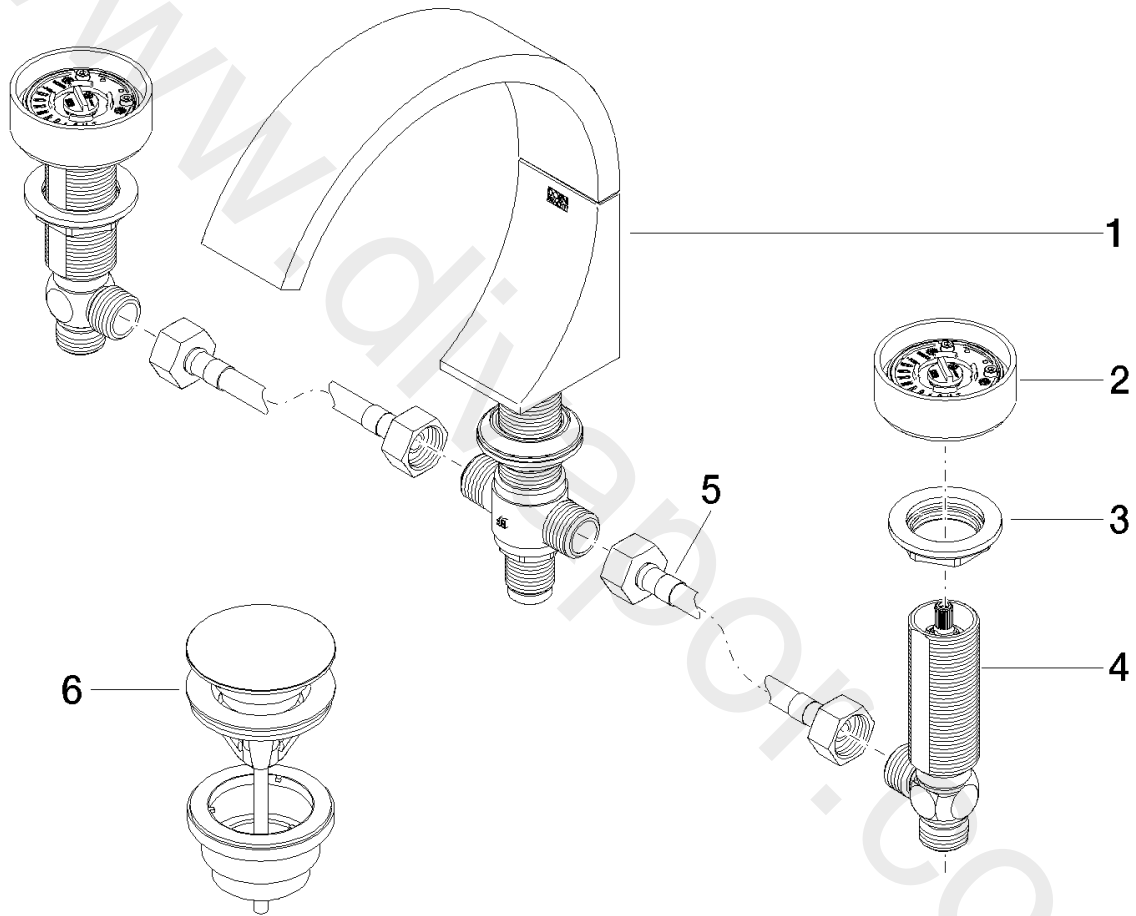

Washbasin - CYO

Three-hole basin mixer with pop-up waste - Brushed Platinum

Article number: 20 713 811-06

Washbasin - CYO

Three-hole basin mixer with pop-up waste - Brushed Platinum

Article number: 20 713 811-06

### Spare parts list

Position	Quantity used	Item Number	Spare part	Delivery time
1	1	13 717 811-06	Deck-mounted basin spout without pop-up waste - Brushed Platinum	10
2	2	90 18 40 290 00-06	handle	10
3	2	04 30 11 038 67 90	fixing set	2
4	2	04 17 11 055 61 90	side panel	2
5	2	04 30 04 096 00 90	hose	2
6	1	10 125 970-06	Basin Waste with push fastening 1 1/4" - Brushed Platinum	2